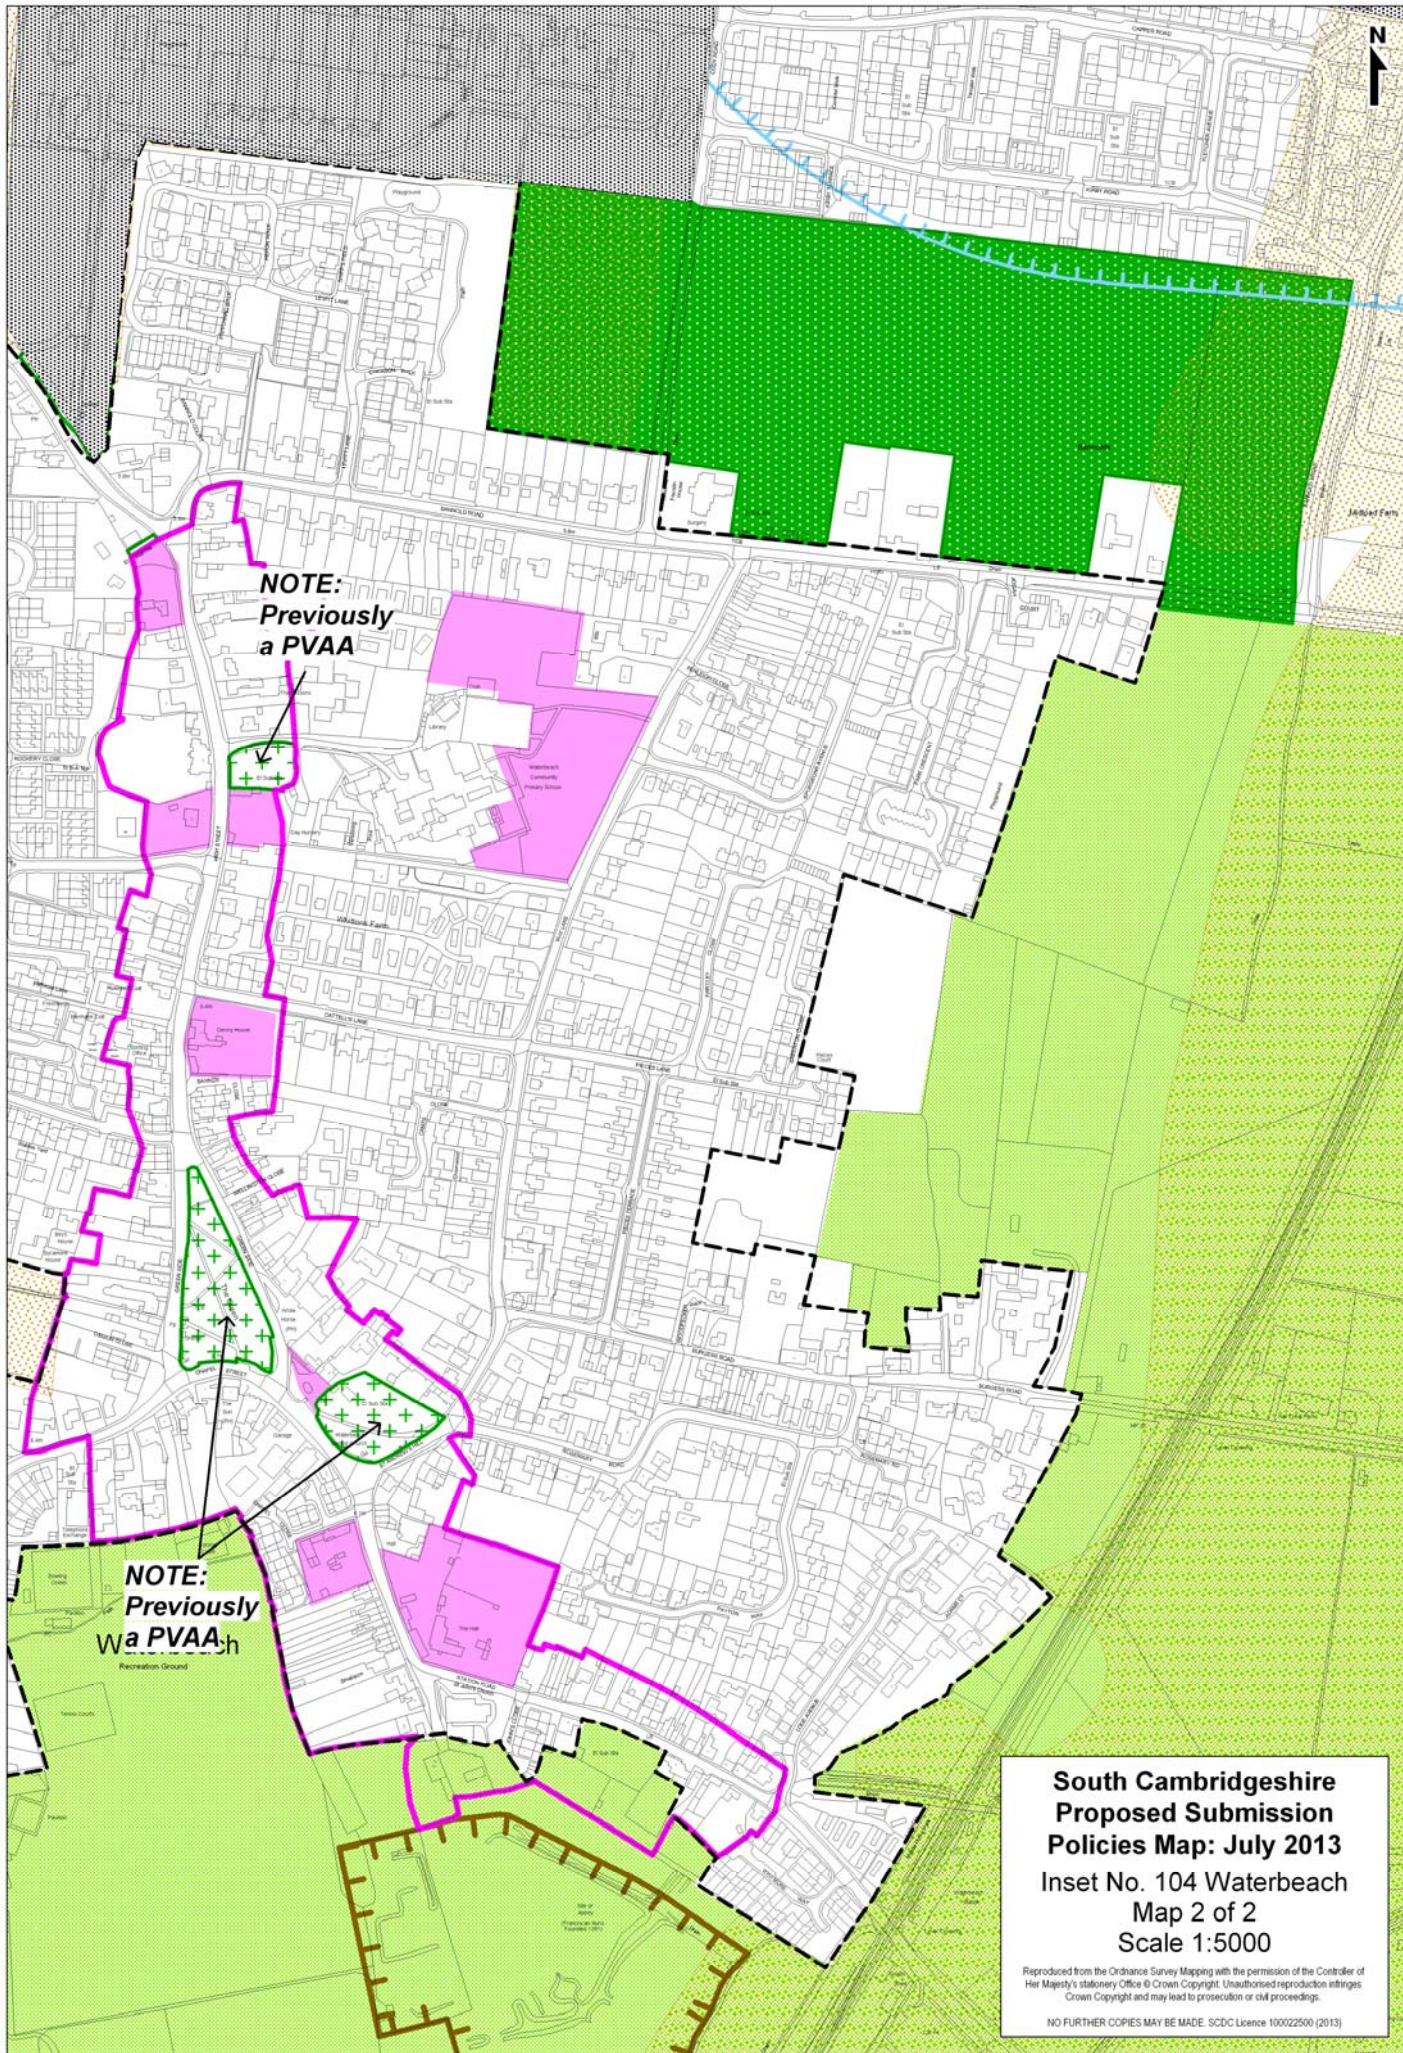

NOTE:
Previously
a PVAA

NOTE:
Previously
Wa PVAA

**South Cambridgeshire
Proposed Submission
Policies Map: July 2013**
Inset No. 104 Waterbeach
Map 2 of 2
Scale 1:5000