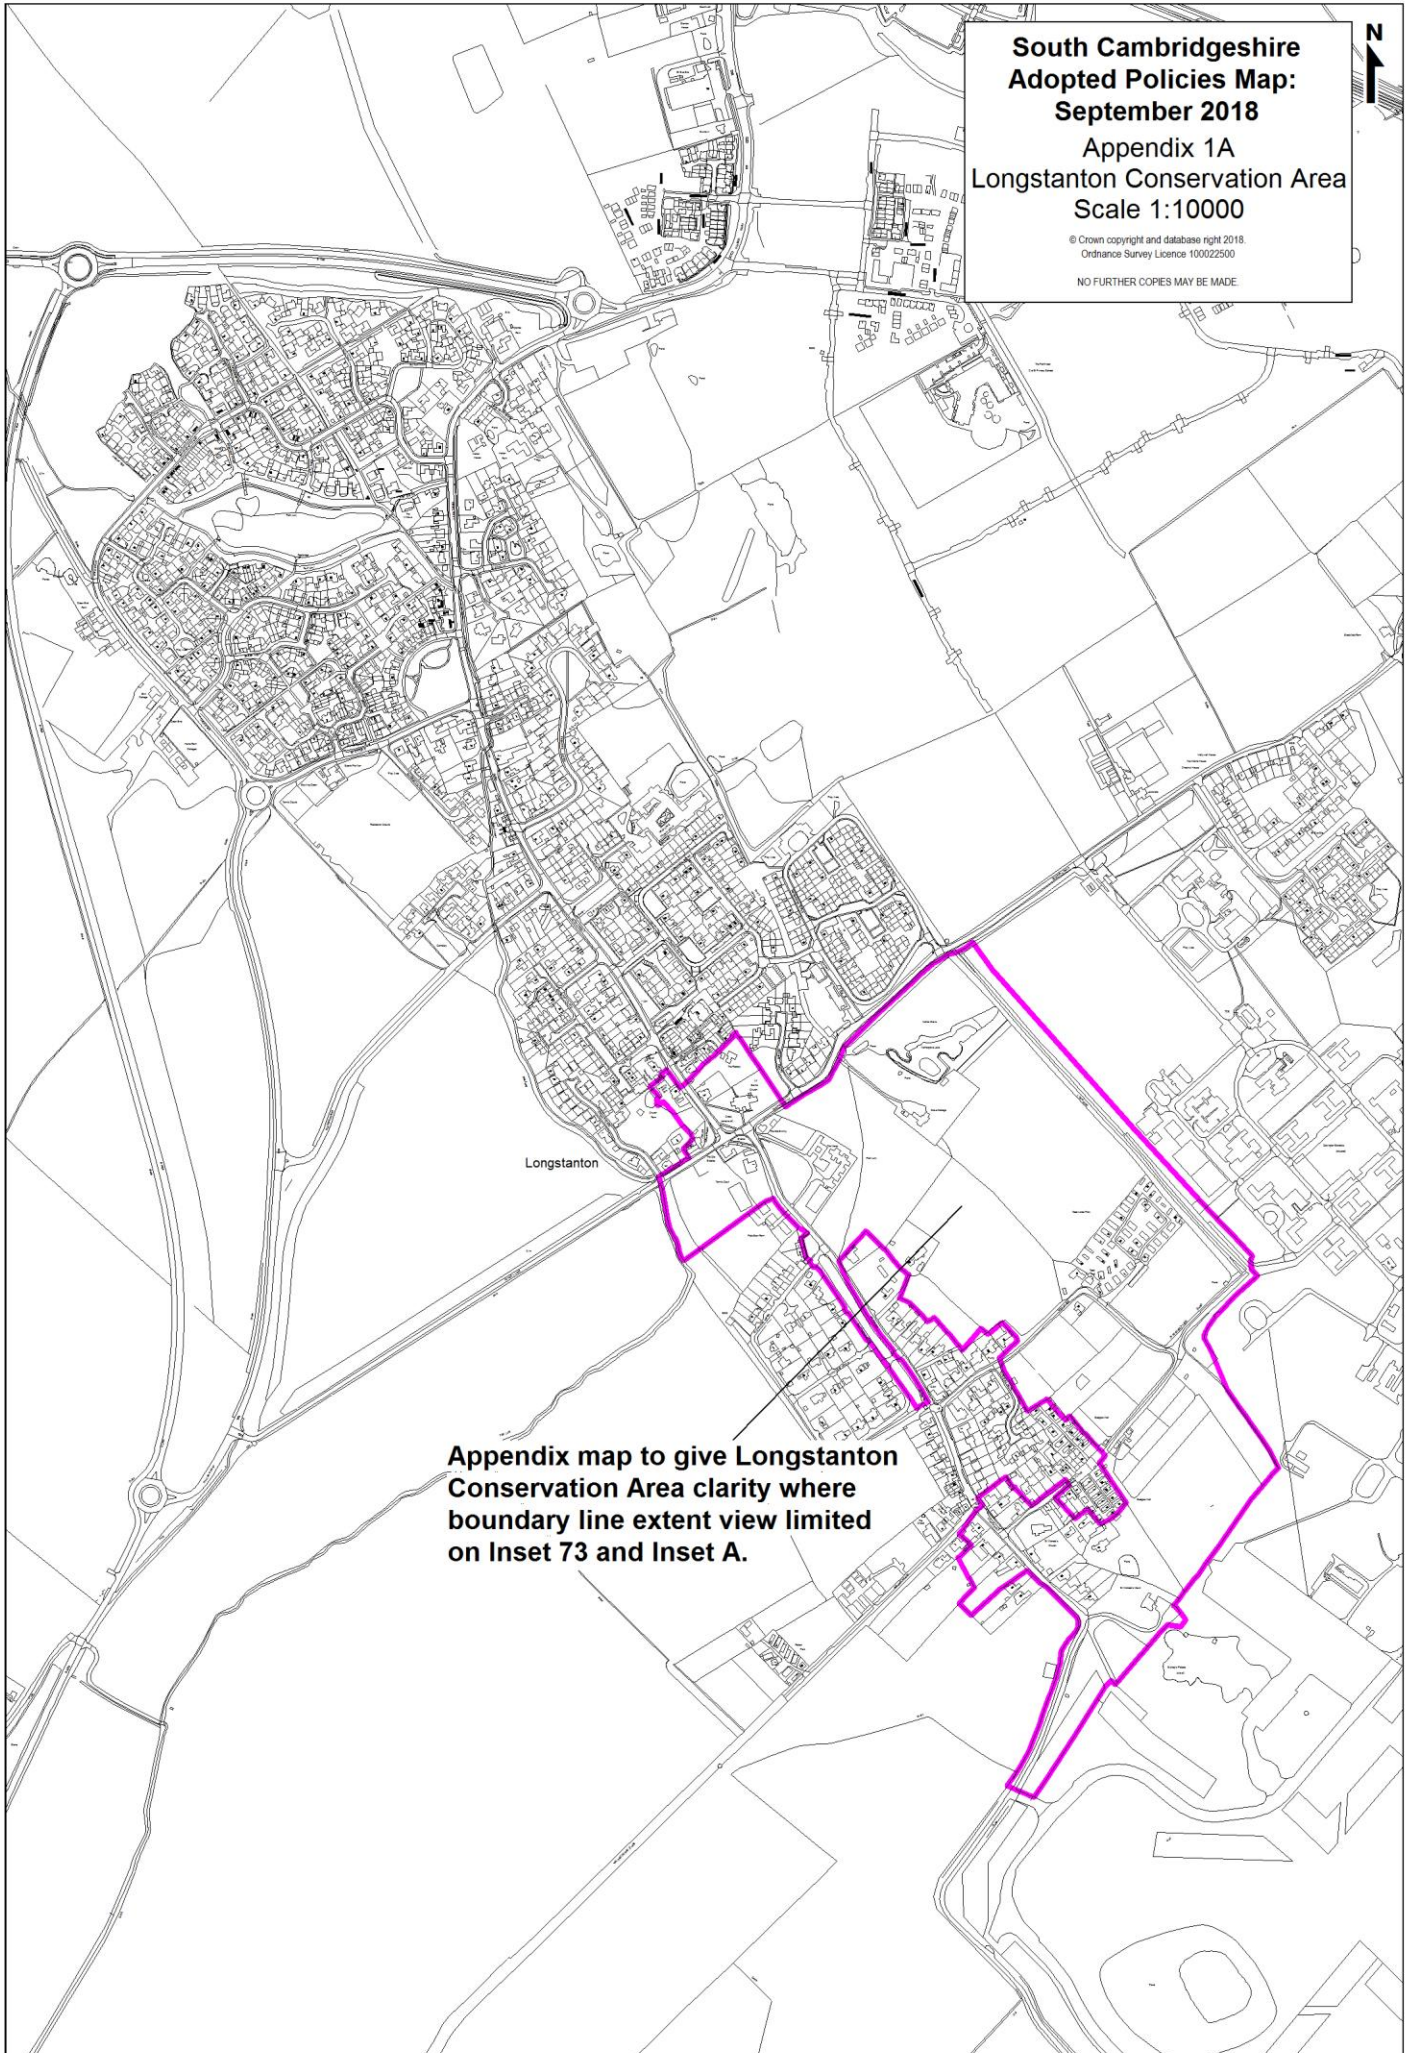

**South Cambridgeshire
Adopted Policies Map:
September 2018**
Appendix 1A
Longstanton Conservation Area
Scale 1:10000

**Appendix map to give Longstanton
Conservation Area clarity where
boundary line extent view limited
on Inset 73 and Inset A.**