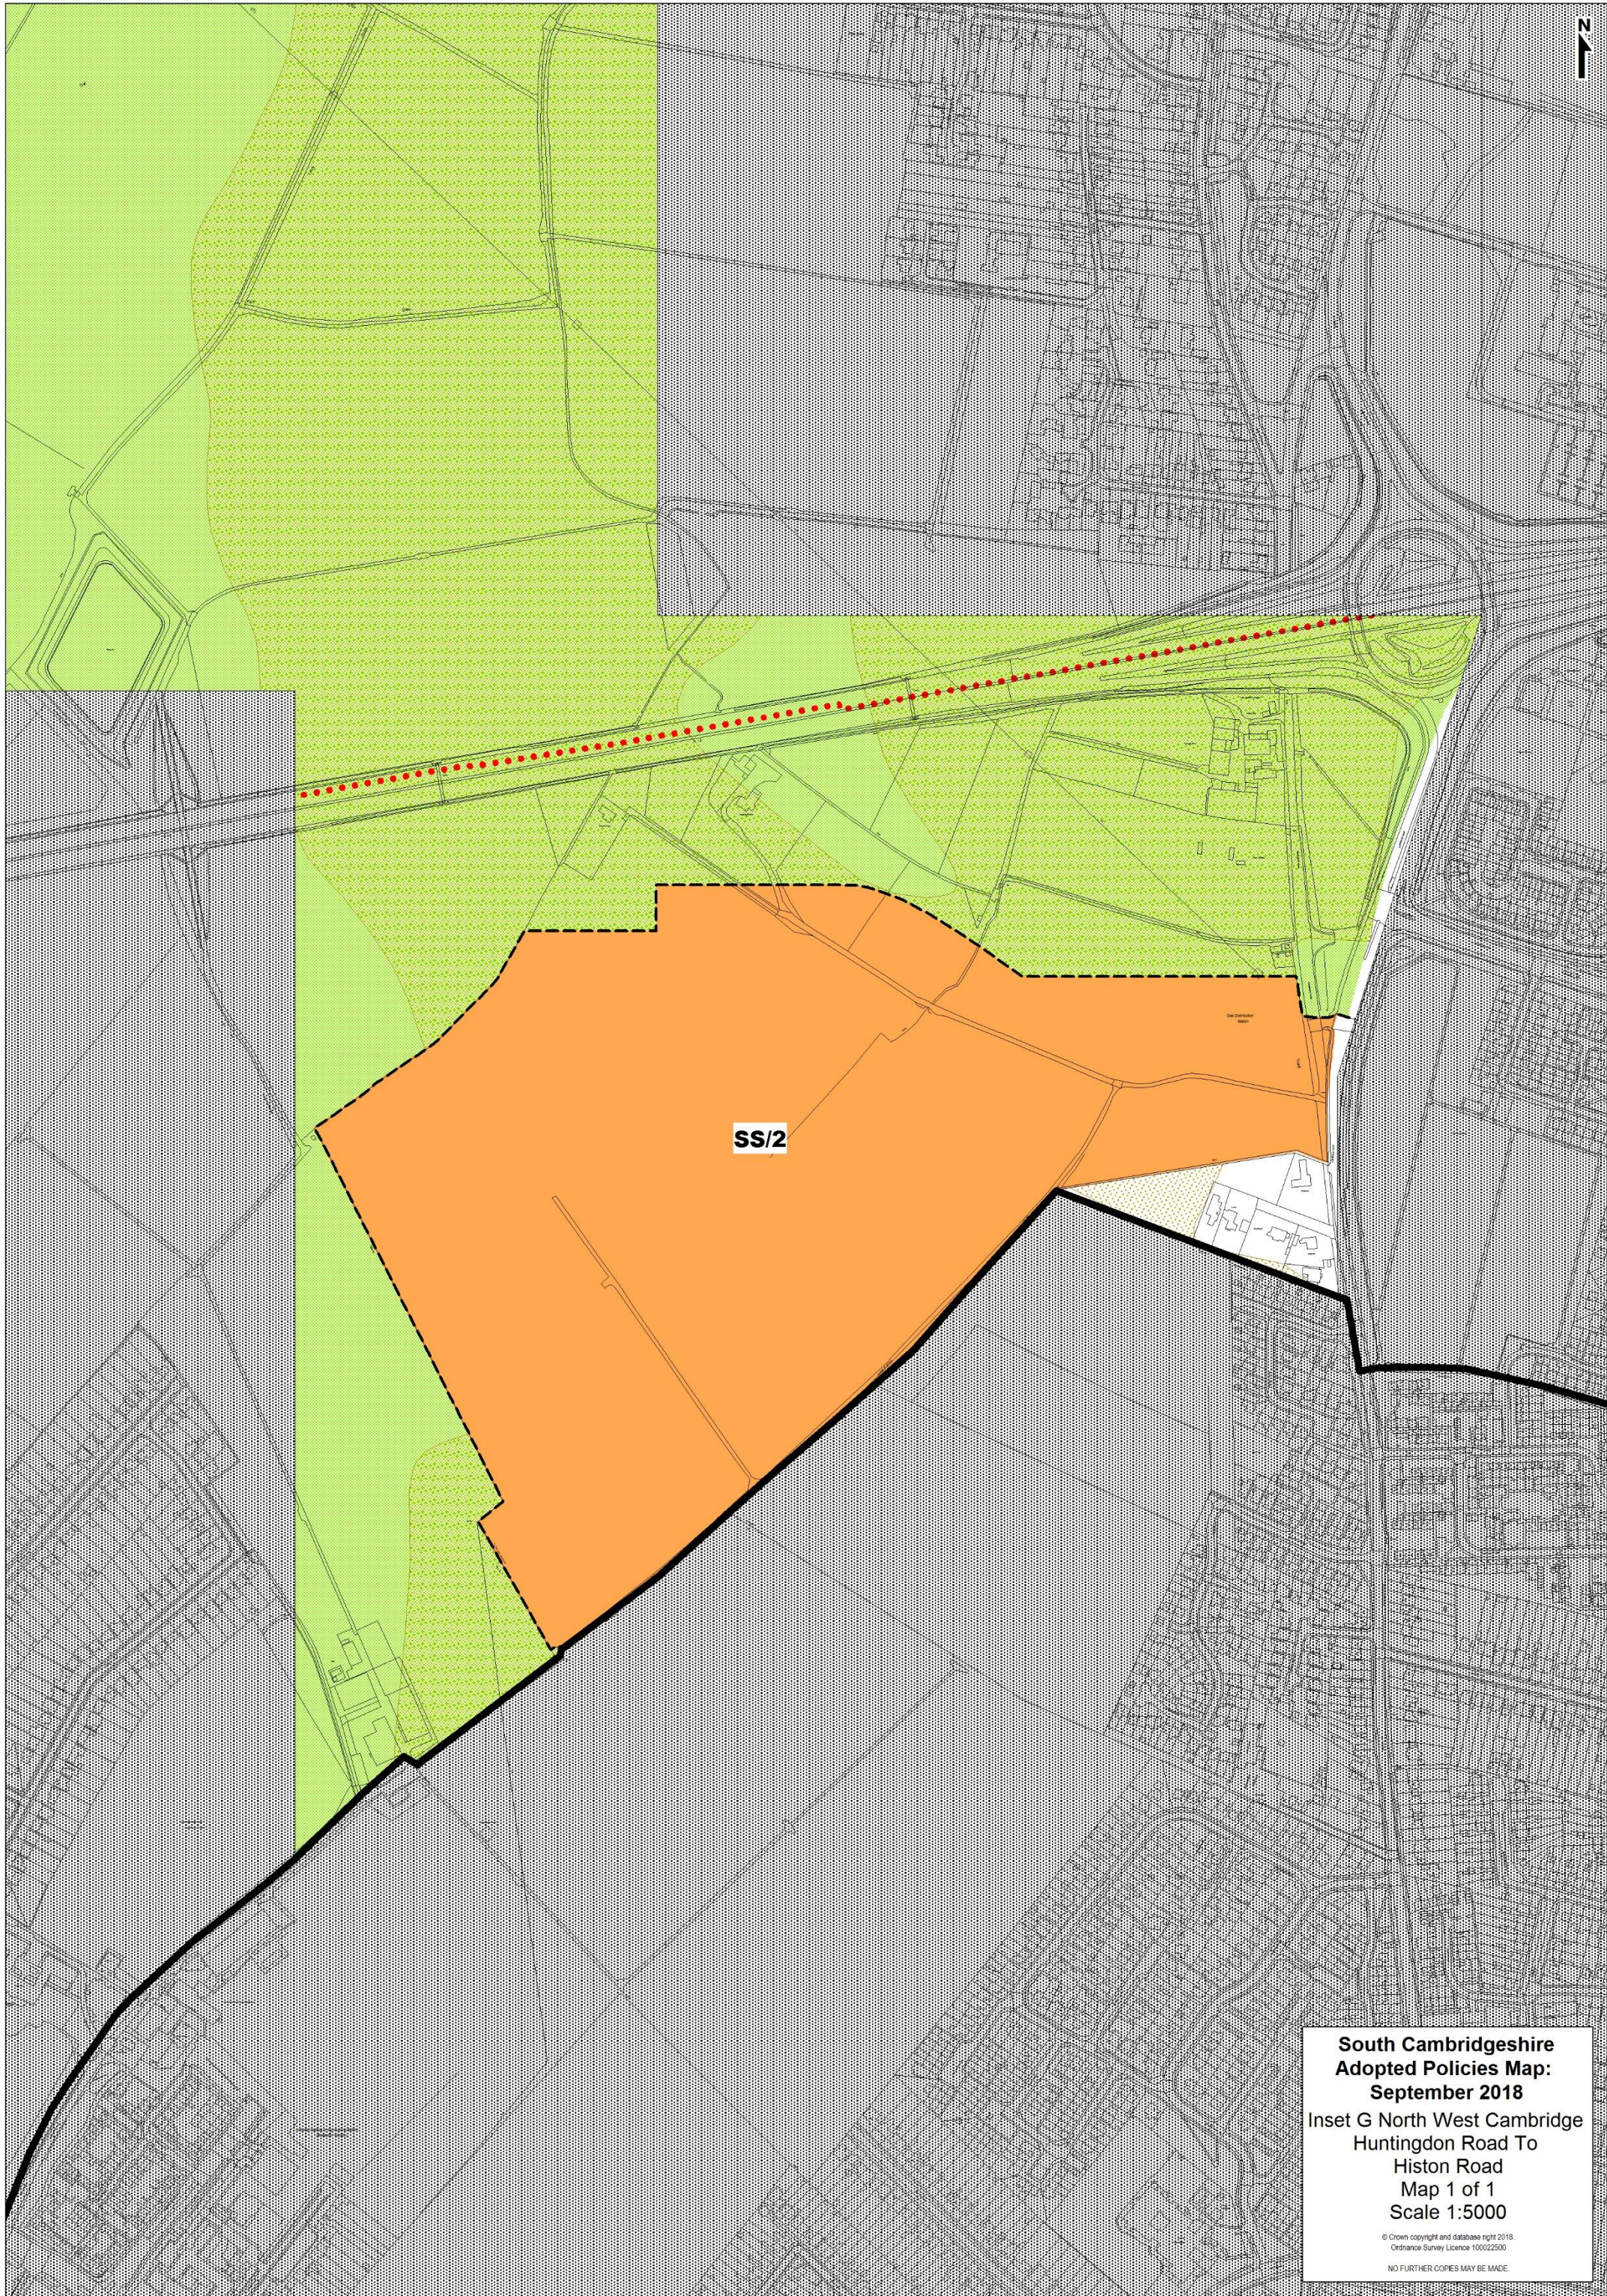

N

**South Cambridgeshire  
Adopted Policies Map:  
September 2018**  
Inset G North West Cambridge  
Huntingdon Road To  
Histon Road  
Map 1 of 1  
Scale 1:5000

© Crown copyright and database right 2018.  
Ordnance Survey Licence 100022500  
NO FURTHER COPIES MAY BE MADE.