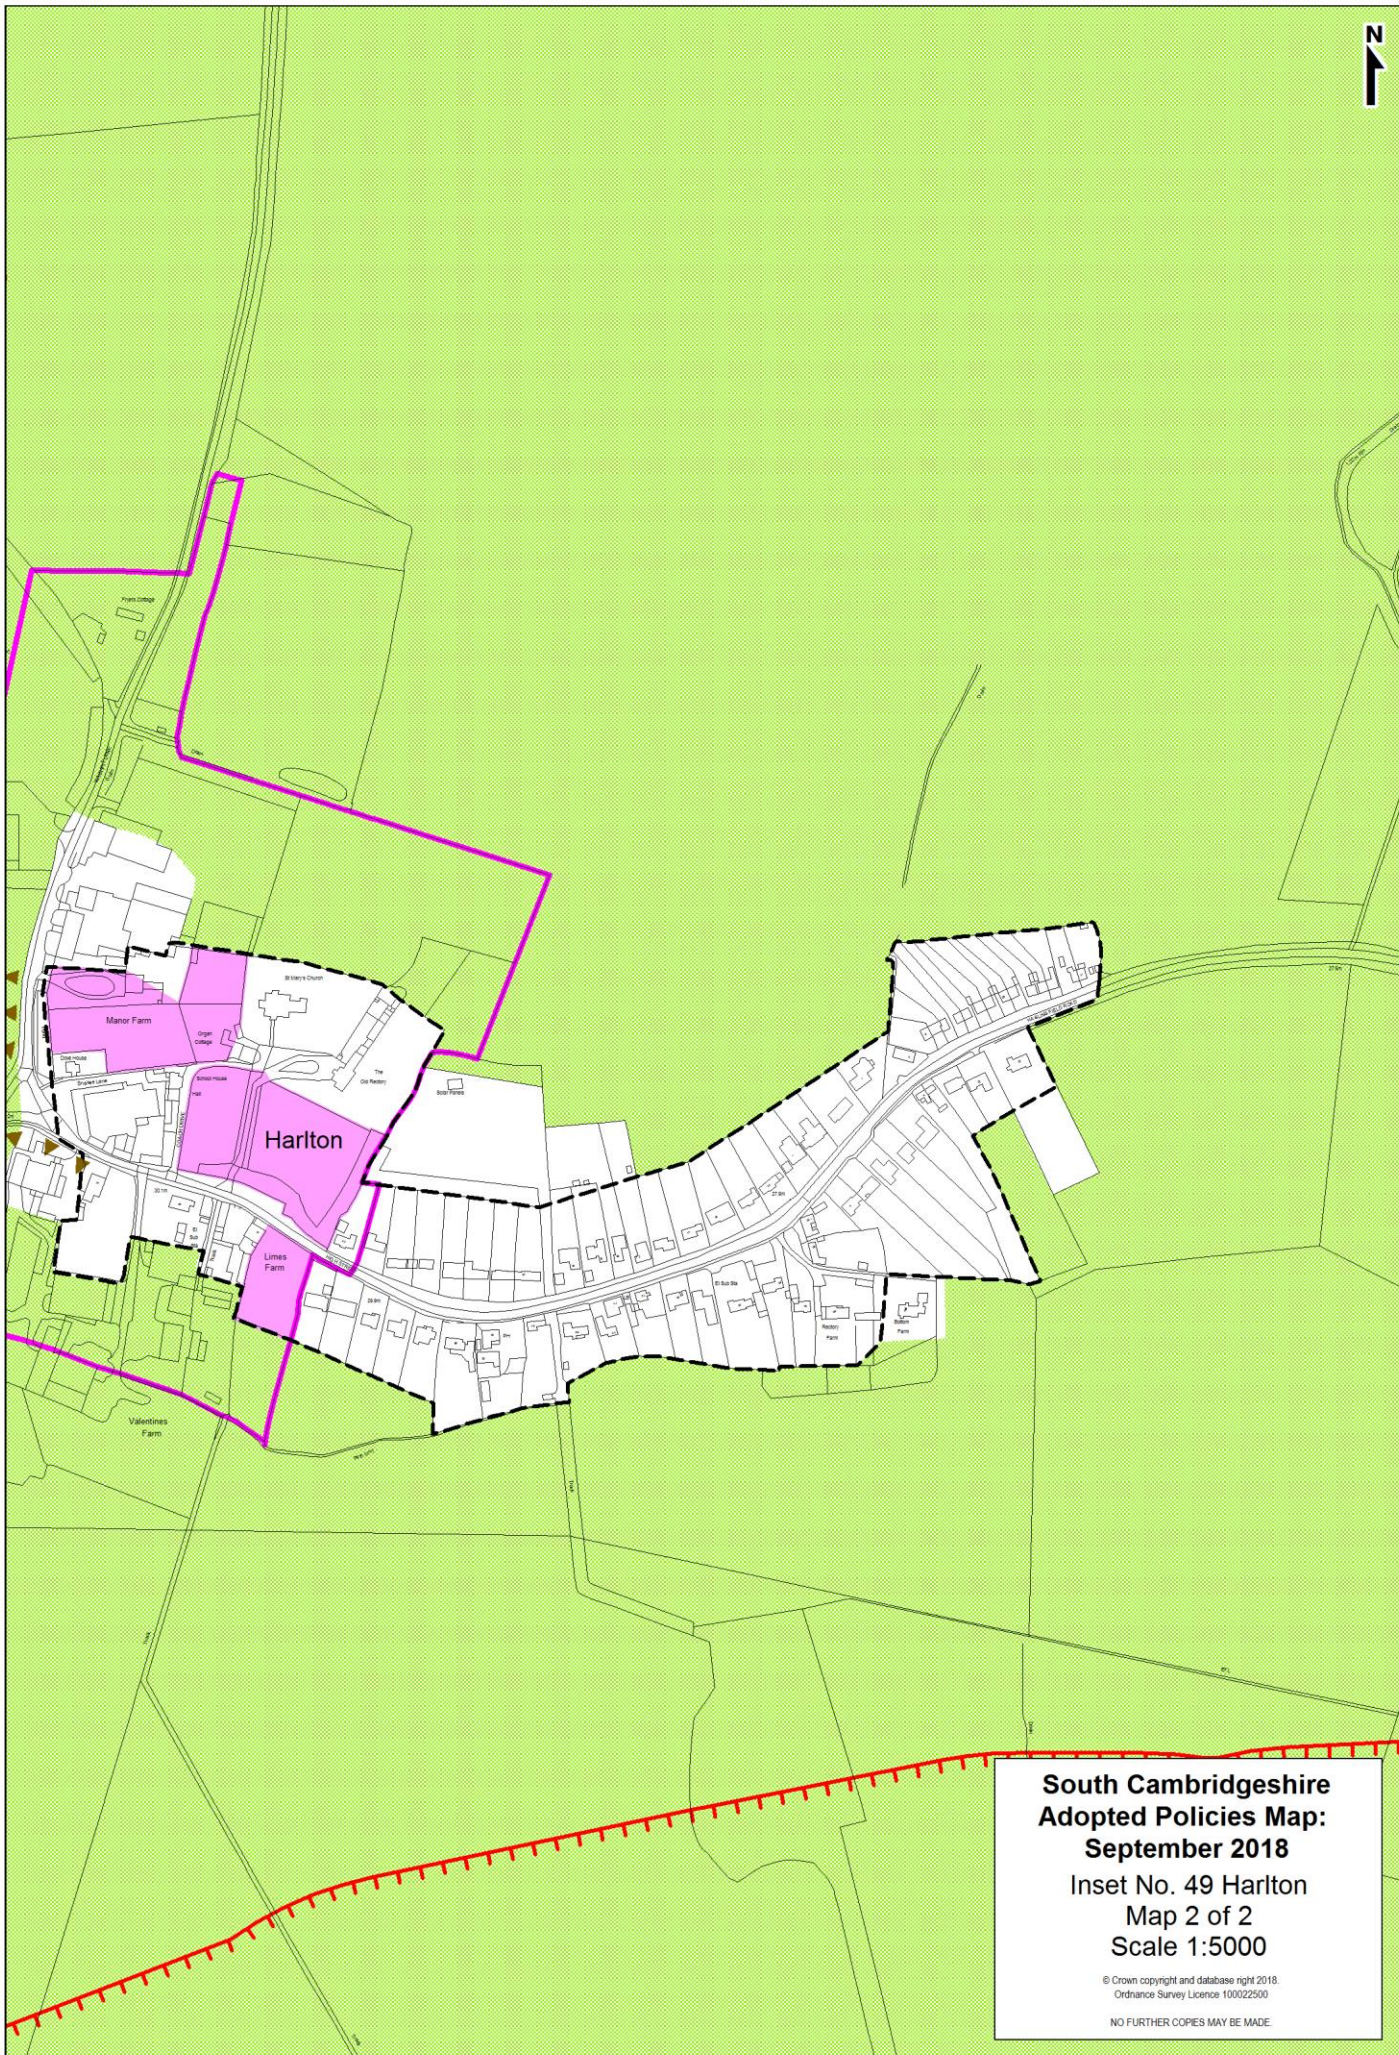

**South Cambridgeshire  
Adopted Policies Map:  
September 2018**  
Inset No. 49 Harlington  
Map 1 of 2  
Scale 1:5000

© Crown copyright and database right 2018.  
Ordnance Survey Licence 100022500

NO FURTHER COPIES MAY BE MADE.

**South Cambridgeshire  
Adopted Policies Map:  
September 2018**  
Inset No. 49 Harlton  
Map 2 of 2  
Scale 1:5000

© Crown copyright and database right 2018.  
Ordnance Survey Licence 100022500  
NO FURTHER COPIES MAY BE MADE.