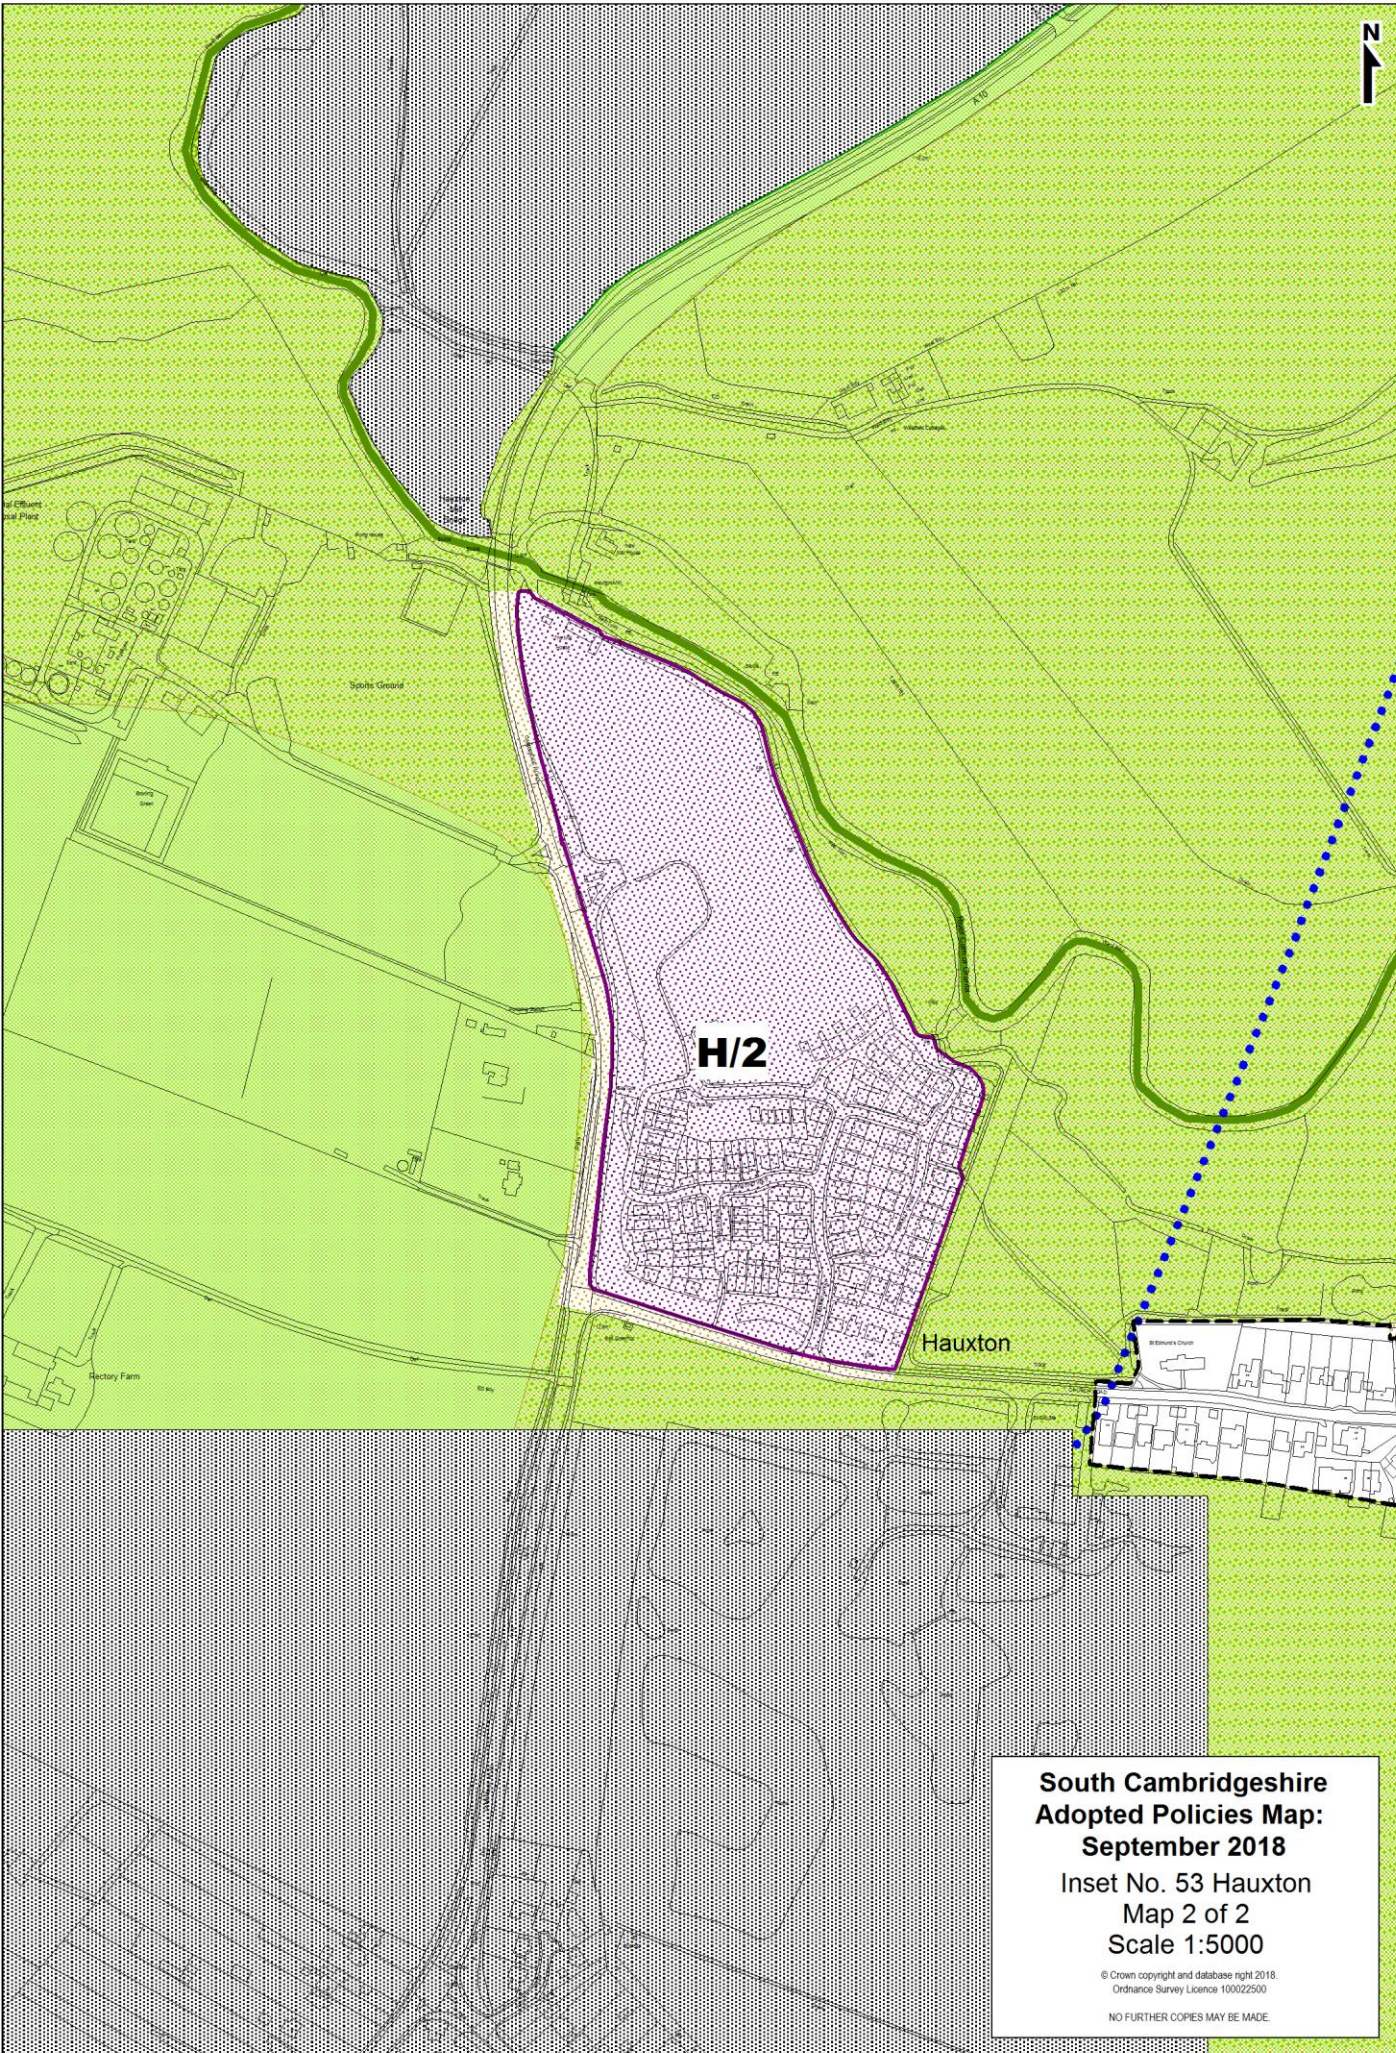

NH/12-039

**South Cambridgeshire
Adopted Policies Map:
September 2018**
Inset No. 53 Hauxton
Map 1 of 2
Scale 1:5000

© Crown copyright and database right 2018.
Ordnance Survey Licence 100022500
NO FURTHER COPIES MAY BE MADE.

**South Cambridgeshire
Adopted Policies Map:
September 2018**
Inset No. 53 Hauxton
Map 2 of 2
Scale 1:5000

© Crown copyright and database right 2018.
Ordnance Survey Licence 100022500
NO FURTHER COPIES MAY BE MADE.