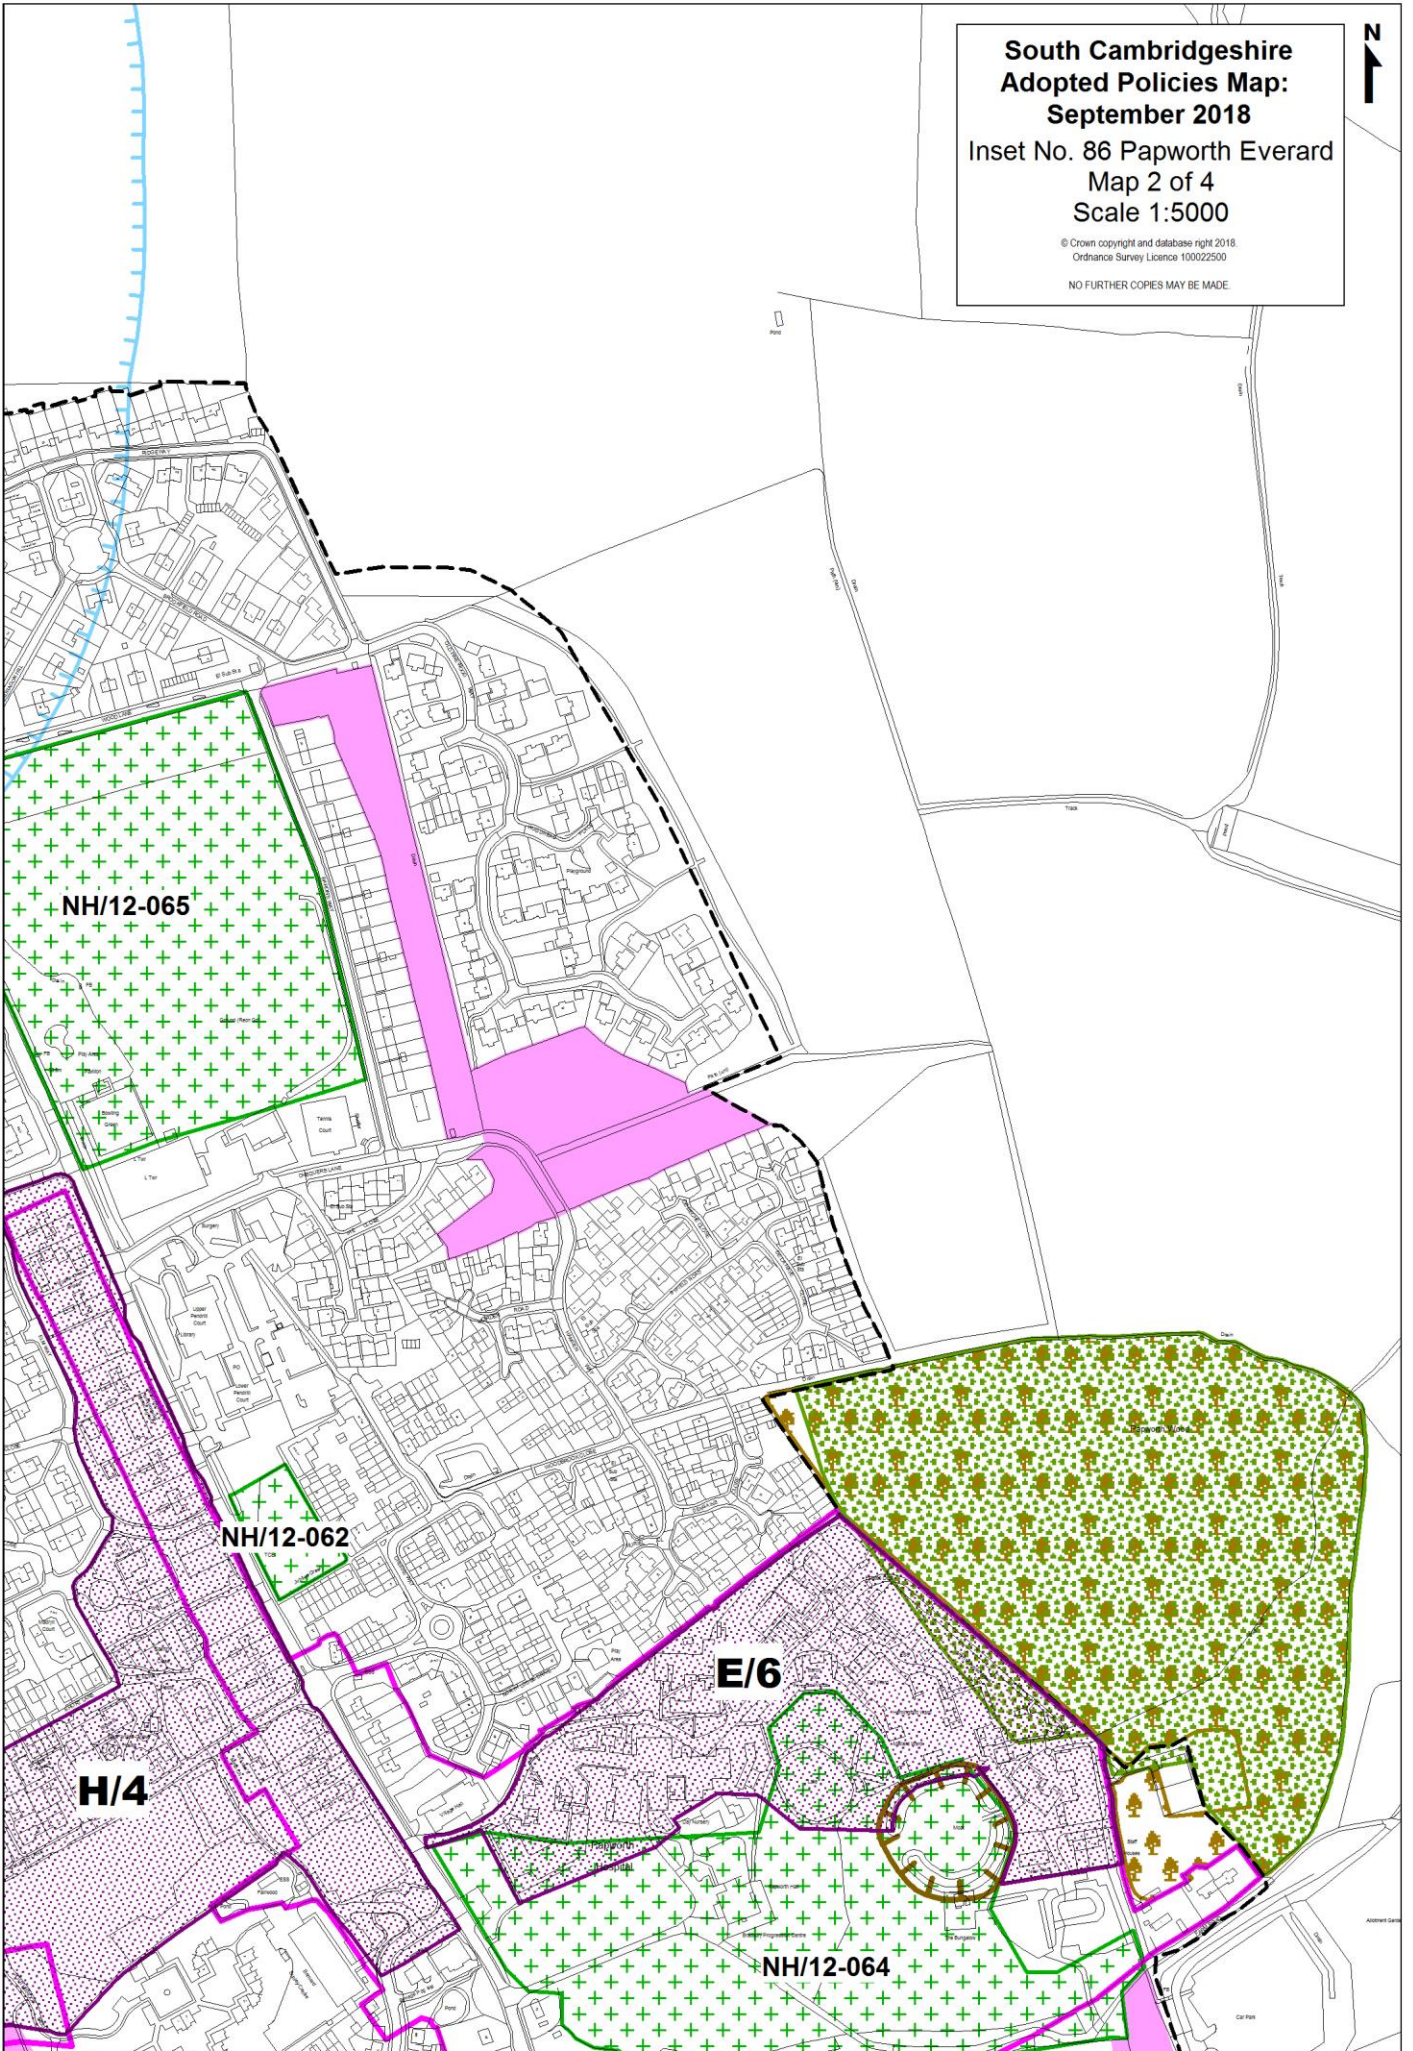

**South Cambridgeshire
Adopted Policies Map:
September 2018**

**Inset No. 86 Papworth Everard
Map 2 of 4
Scale 1:5000**