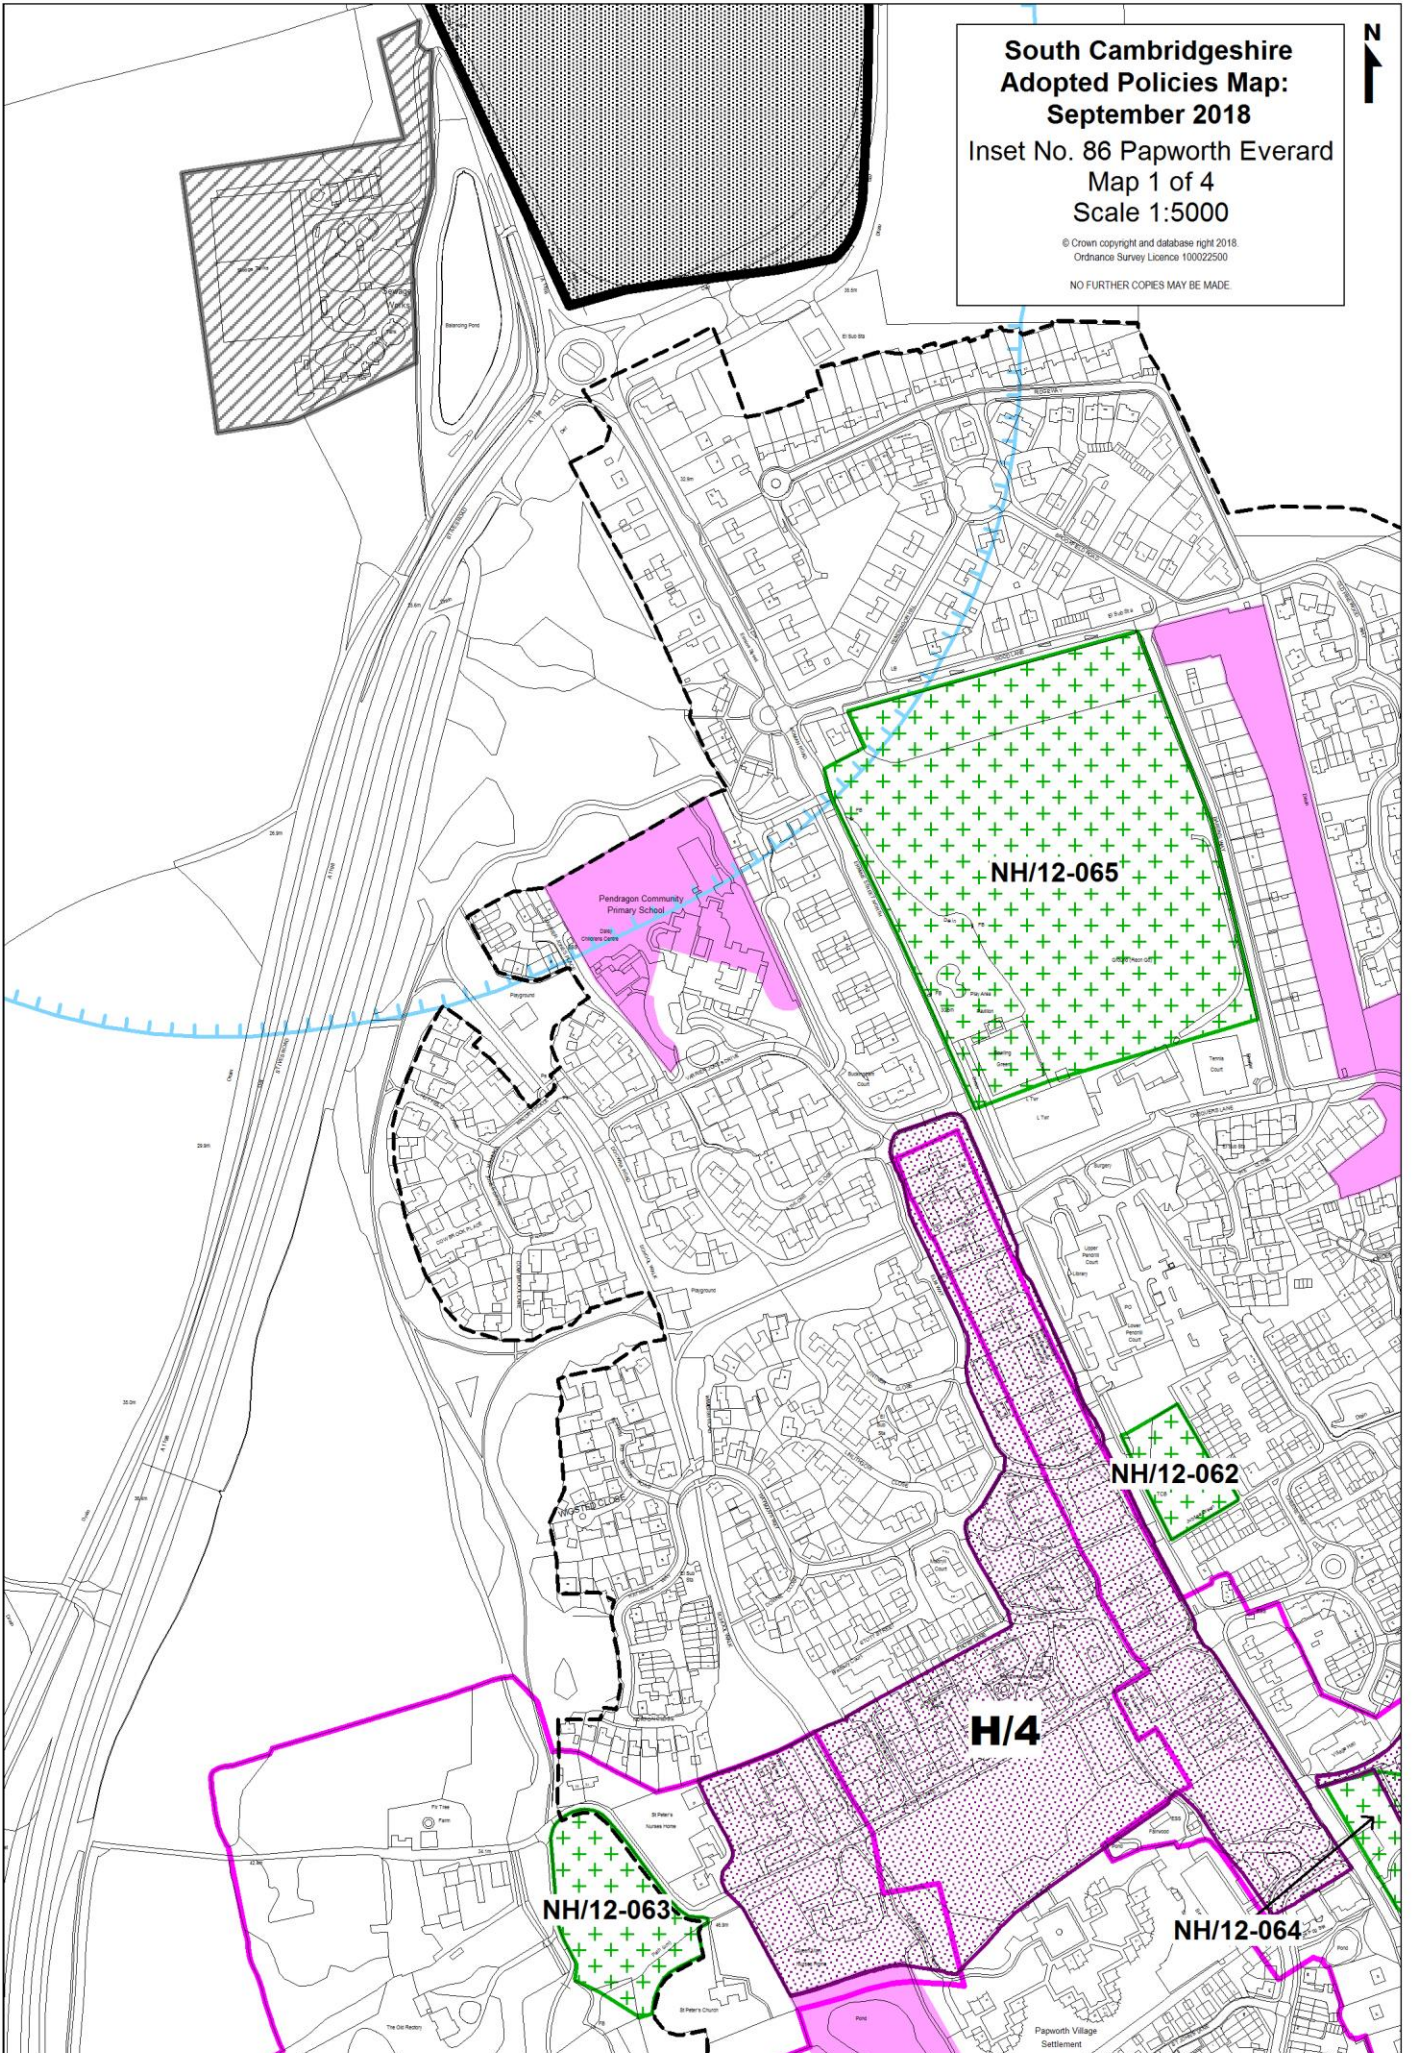

**South Cambridgeshire
Adopted Policies Map:
September 2018**

**Inset No. 86 Papworth Everard
Map 1 of 4
Scale 1:5000**

NO FURTHER COPIES MAY BE MADE