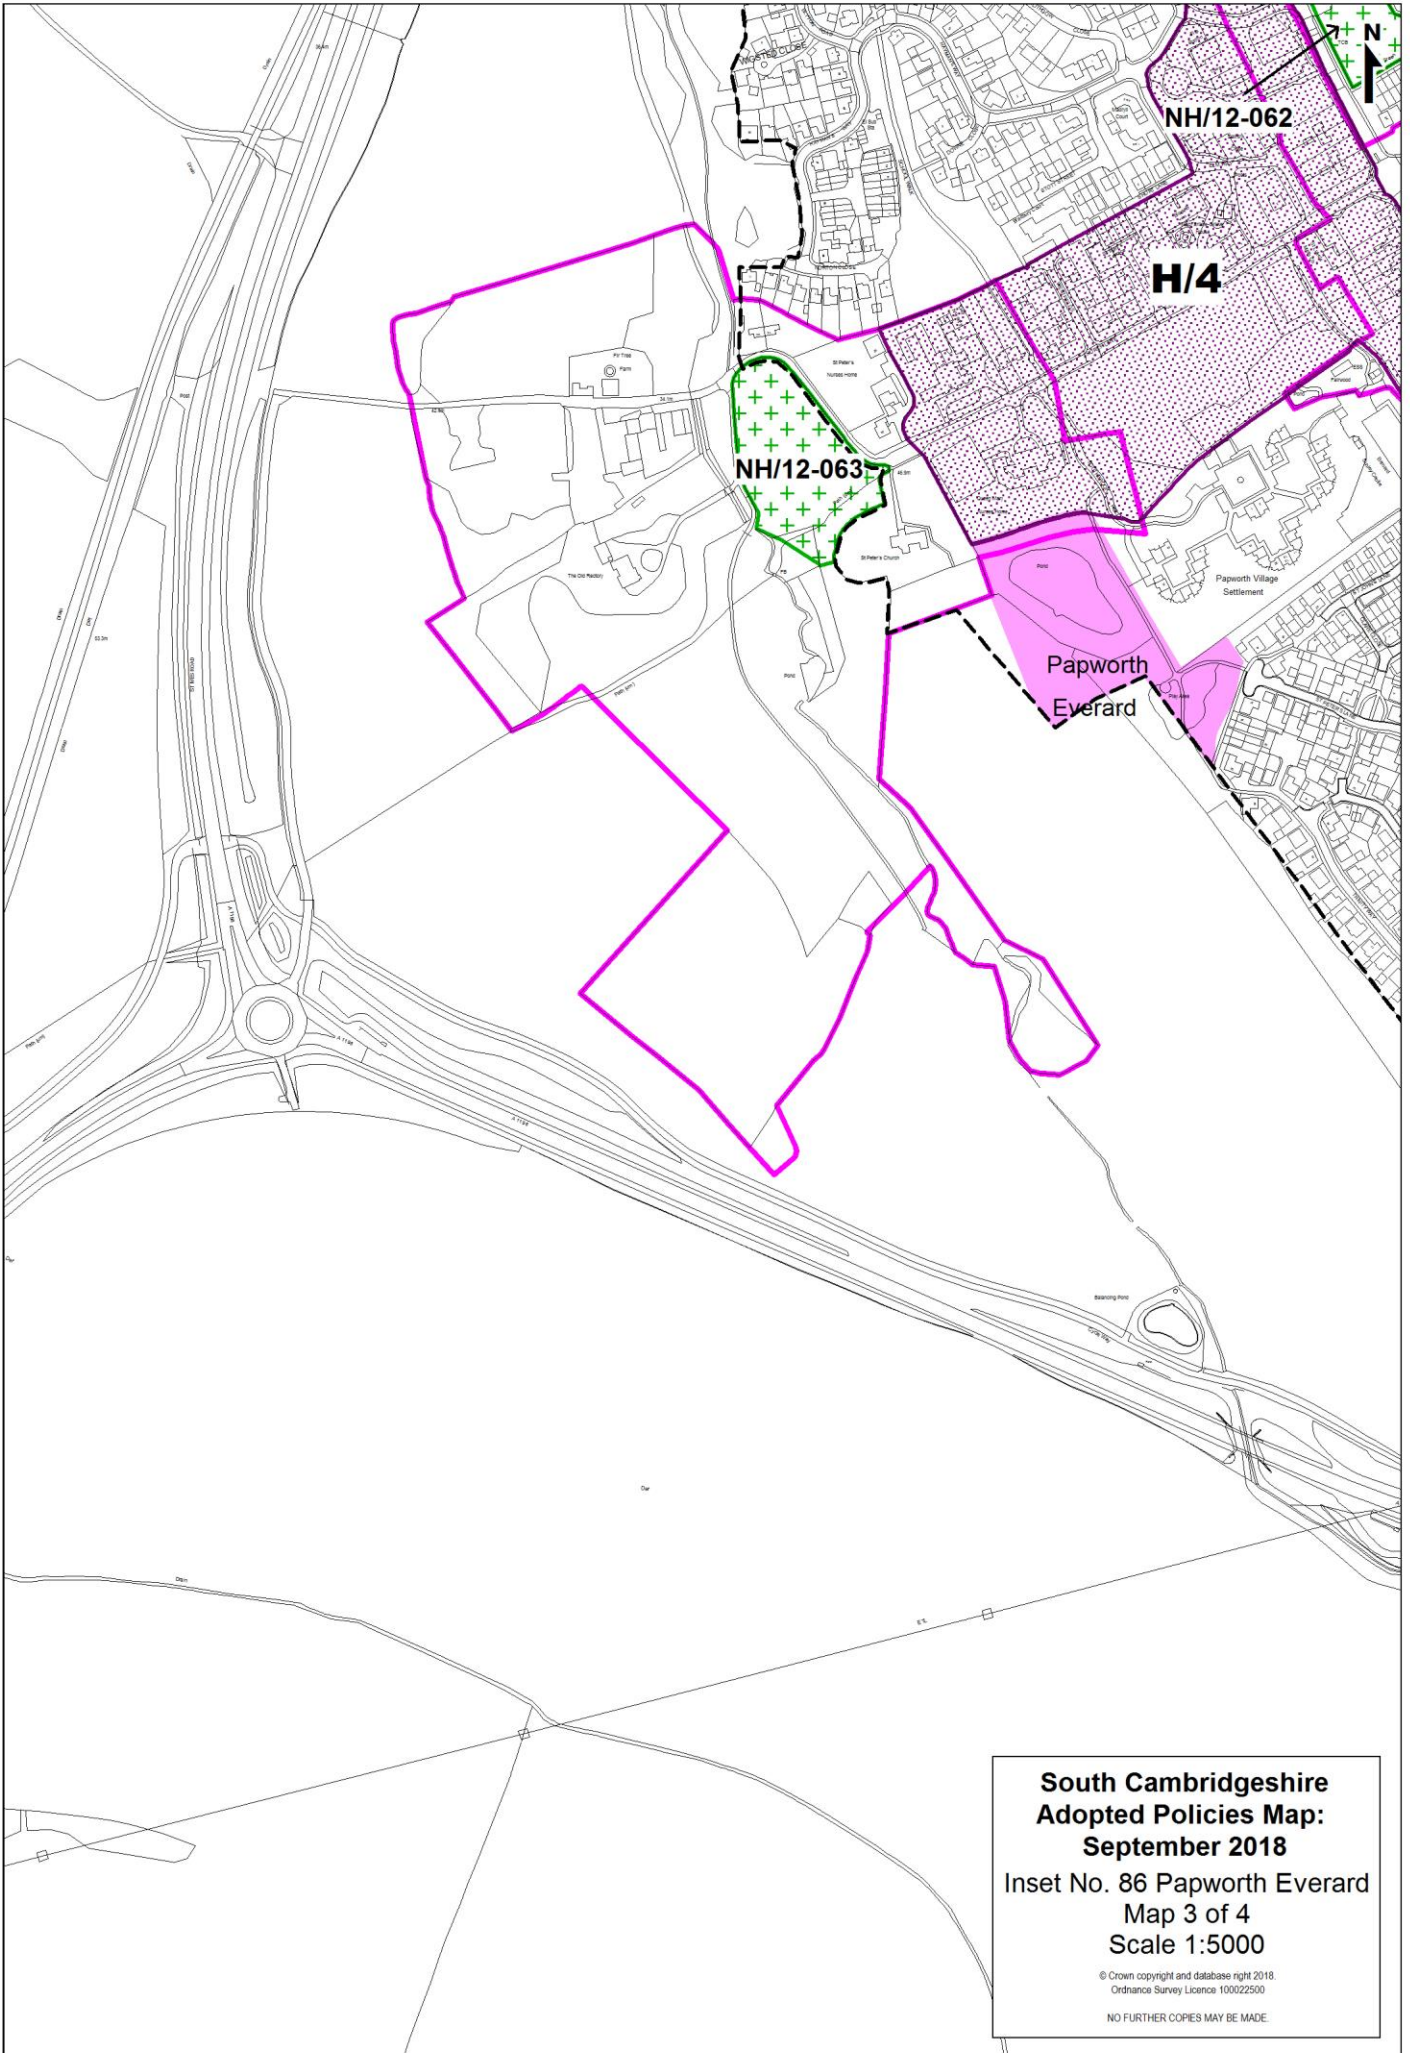

**South Cambridgeshire  
Adopted Policies Map:  
September 2018**

**Inset No. 86 Papworth Everard  
Map 1 of 4  
Scale 1:5000**

© Crown copyright and database right 2018.  
Ordnance Survey Licence 100022500

NO FURTHER COPIES MAY BE MADE

**South Cambridgeshire  
Adopted Policies Map:  
September 2018**

**Inset No. 86 Papworth Everard  
Map 2 of 4  
Scale 1:5000**

© Crown copyright and database right 2018.  
Ordnance Survey Licence 100022500  
NO FURTHER COPIES MAY BE MADE.

**South Cambridgeshire  
Adopted Policies Map:  
September 2018**  
Inset No. 86 Papworth Everard  
Map 3 of 4  
Scale 1:5000

© Crown copyright and database right 2018.  
Ordnance Survey Licence 100022500  
NO FURTHER COPIES MAY BE MADE.

**South Cambridgeshire  
Adopted Policies Map:  
September 2018**  
Inset No. 86 Papworth Everard  
Map 4 of 4  
Scale 1:5000

© Crown copyright and database right 2018.  
Ordnance Survey Licence 100022500  
NO FURTHER COPIES MAY BE MADE.