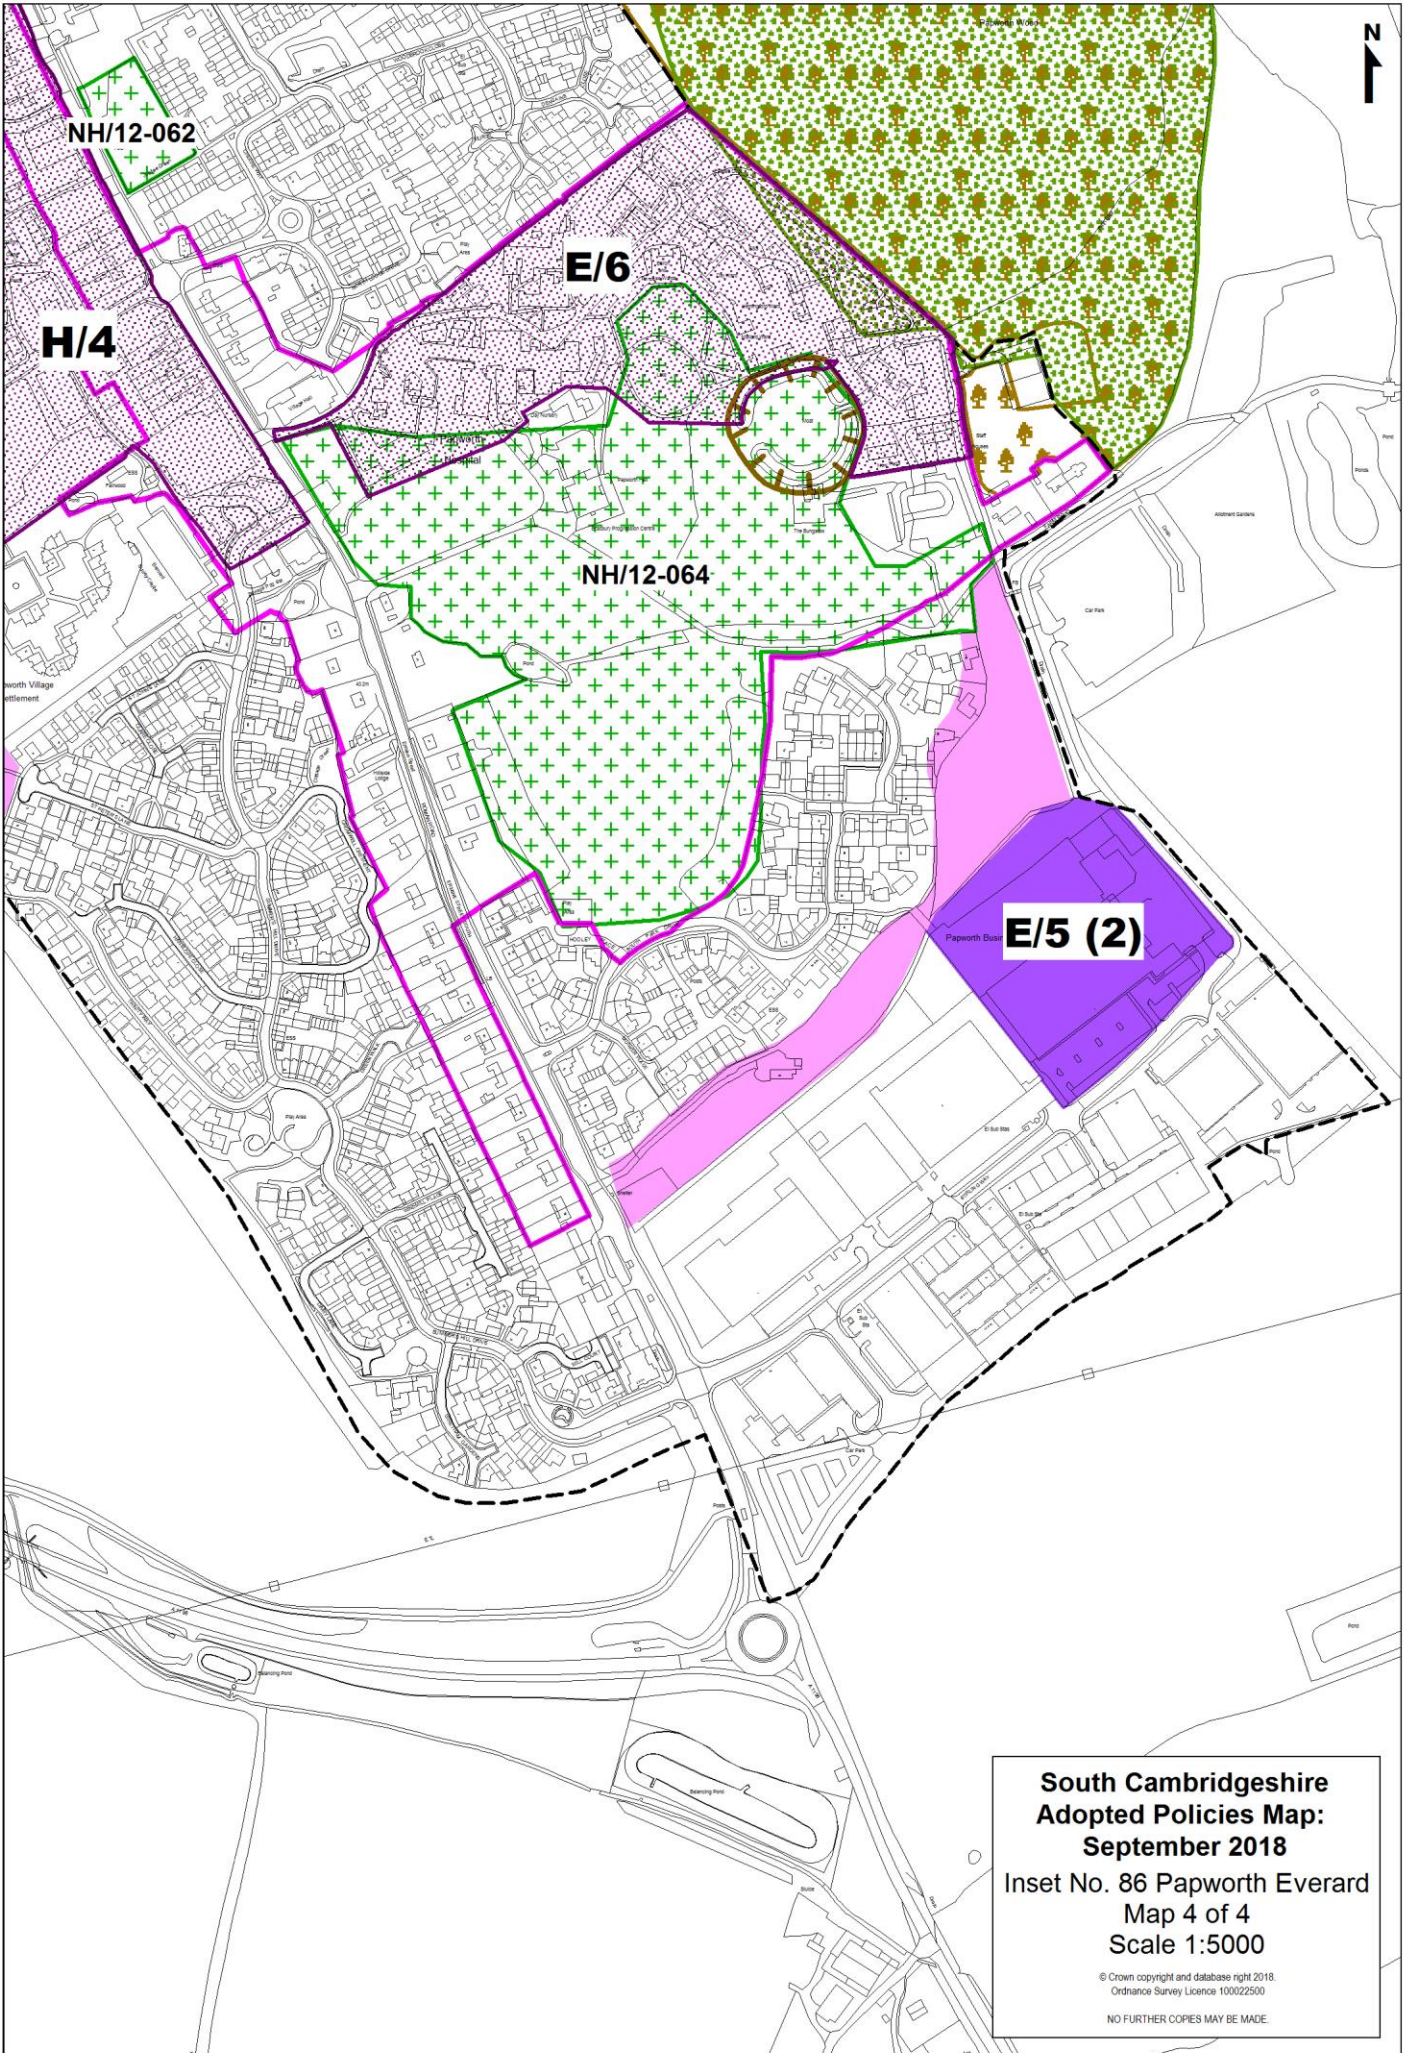

**South Cambridgeshire  
Adopted Policies Map:  
September 2018**

**Inset No. 86 Papworth Everard  
Map 1 of 4  
Scale 1:5000**

© Crown copyright and database right 2018.  
Ordnance Survey Licence 100022500

NO FURTHER COPIES MAY BE MADE

**South Cambridgeshire  
Adopted Policies Map:  
September 2018**

**Inset No. 86 Papworth Everard  
Map 2 of 4  
Scale 1:5000**

© Crown copyright and database right 2018.  
Ordnance Survey Licence 100022500  
NO FURTHER COPIES MAY BE MADE.

**South Cambridgeshire  
Adopted Policies Map:  
September 2018**  
Inset No. 86 Papworth Everard  
Map 3 of 4  
Scale 1:5000

© Crown copyright and database right 2018.  
Ordnance Survey Licence 100022500  
NO FURTHER COPIES MAY BE MADE.

**South Cambridgeshire  
Adopted Policies Map:  
September 2018**  
Inset No. 86 Papworth Everard  
Map 4 of 4  
Scale 1:5000

© Crown copyright and database right 2018.  
Ordnance Survey Licence 100022500  
NO FURTHER COPIES MAY BE MADE.