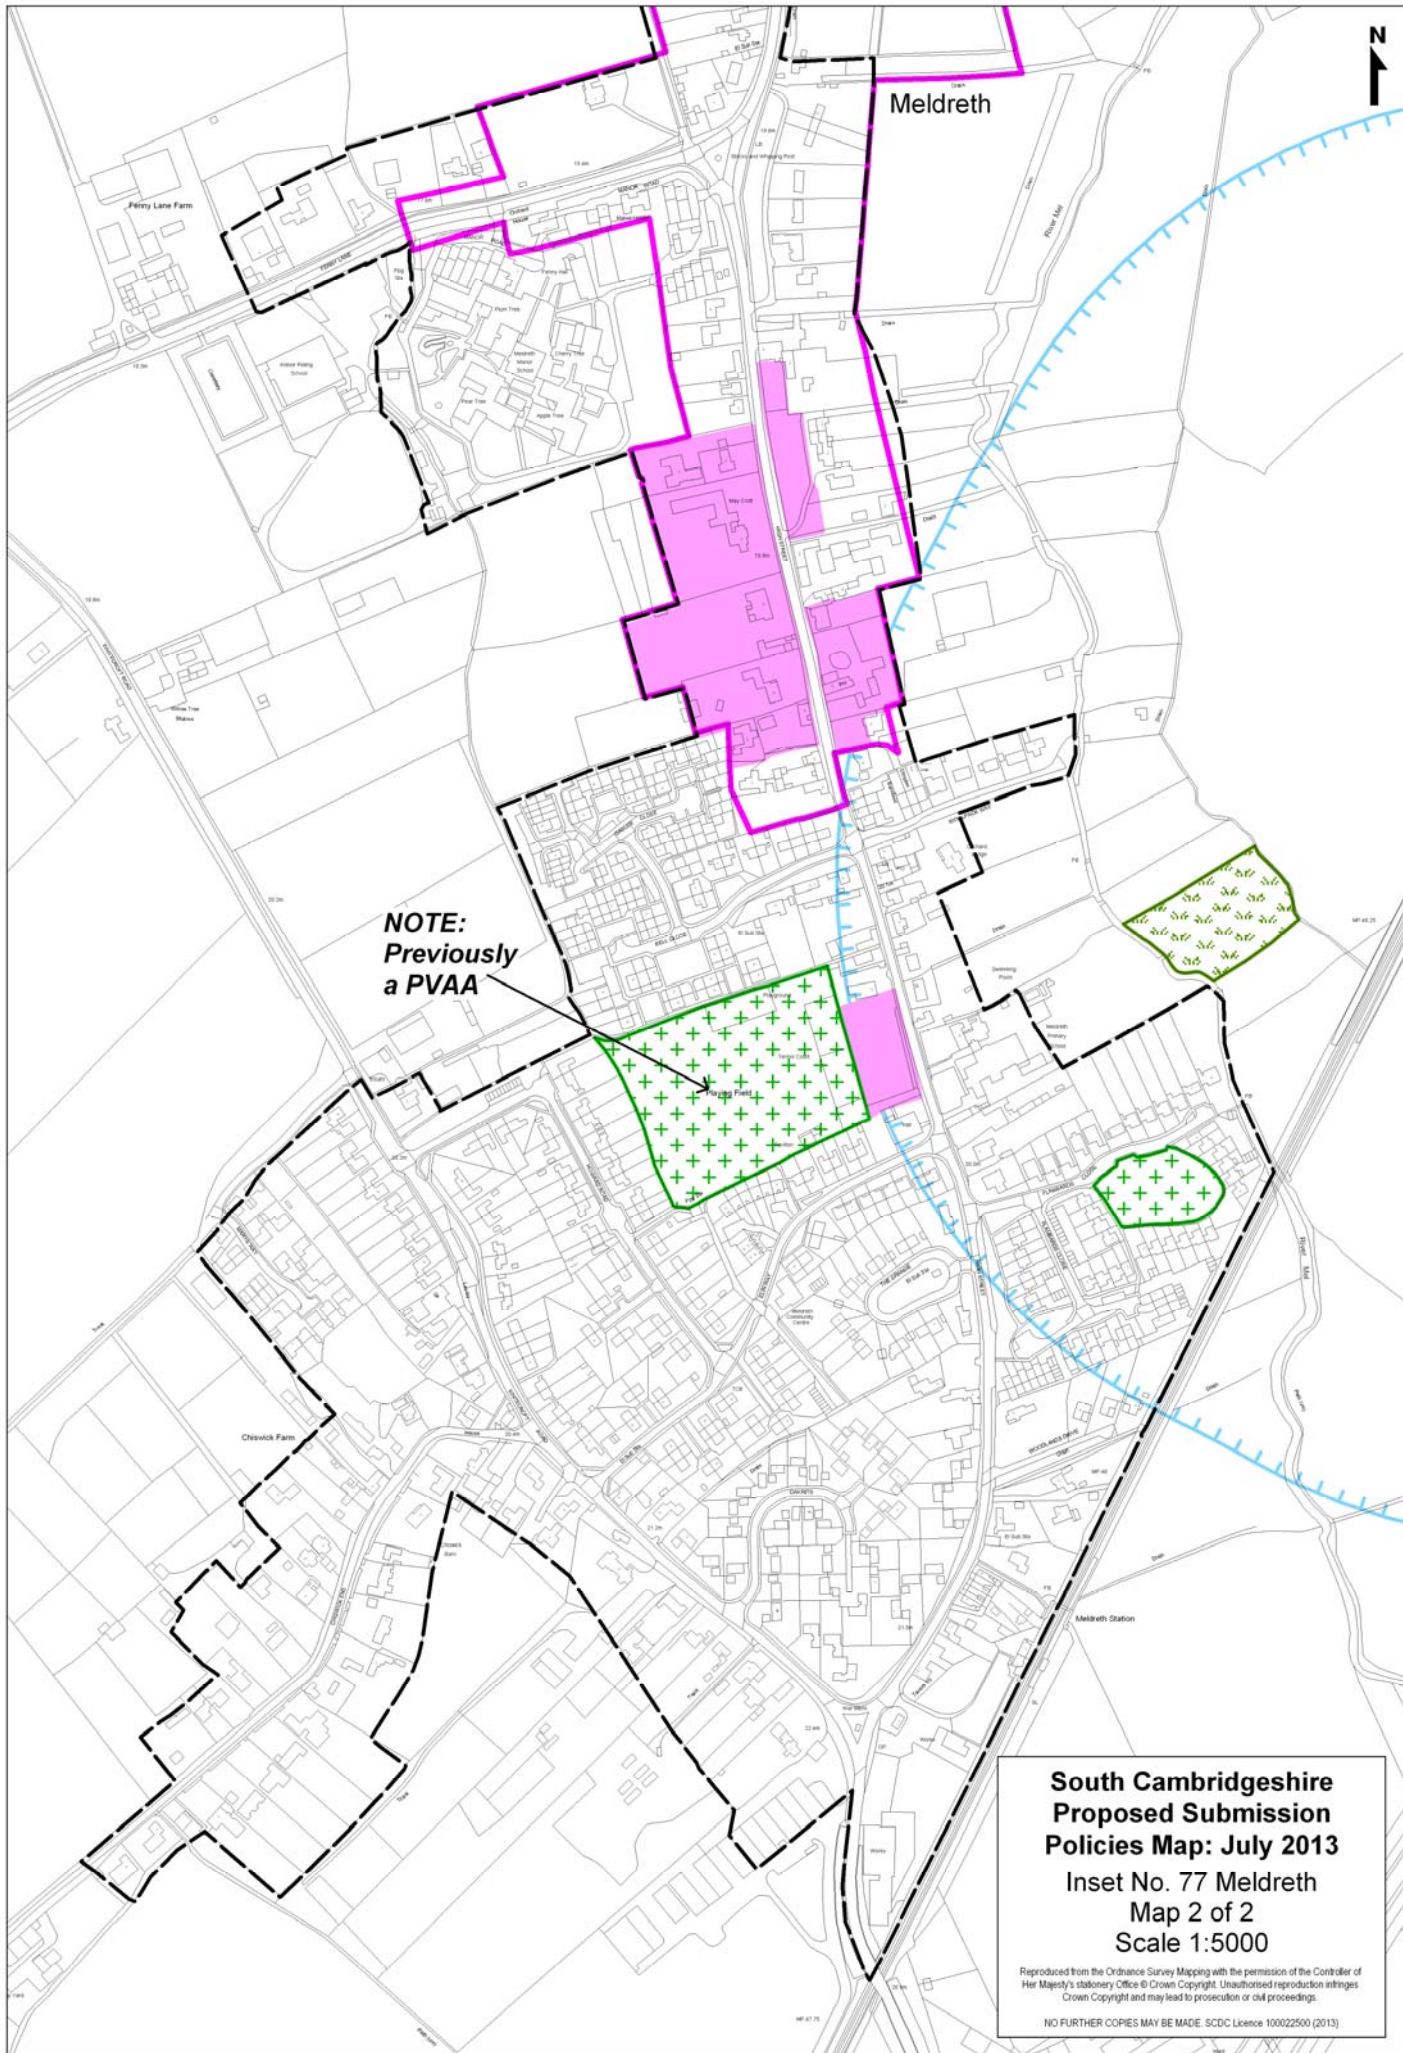

**NOTE:
Previously
a PVAA**

**South Cambridgeshire
Proposed Submission
Policies Map: July 2013**
Inset No. 77 Meldreth
Map 2 of 2
Scale 1:5000