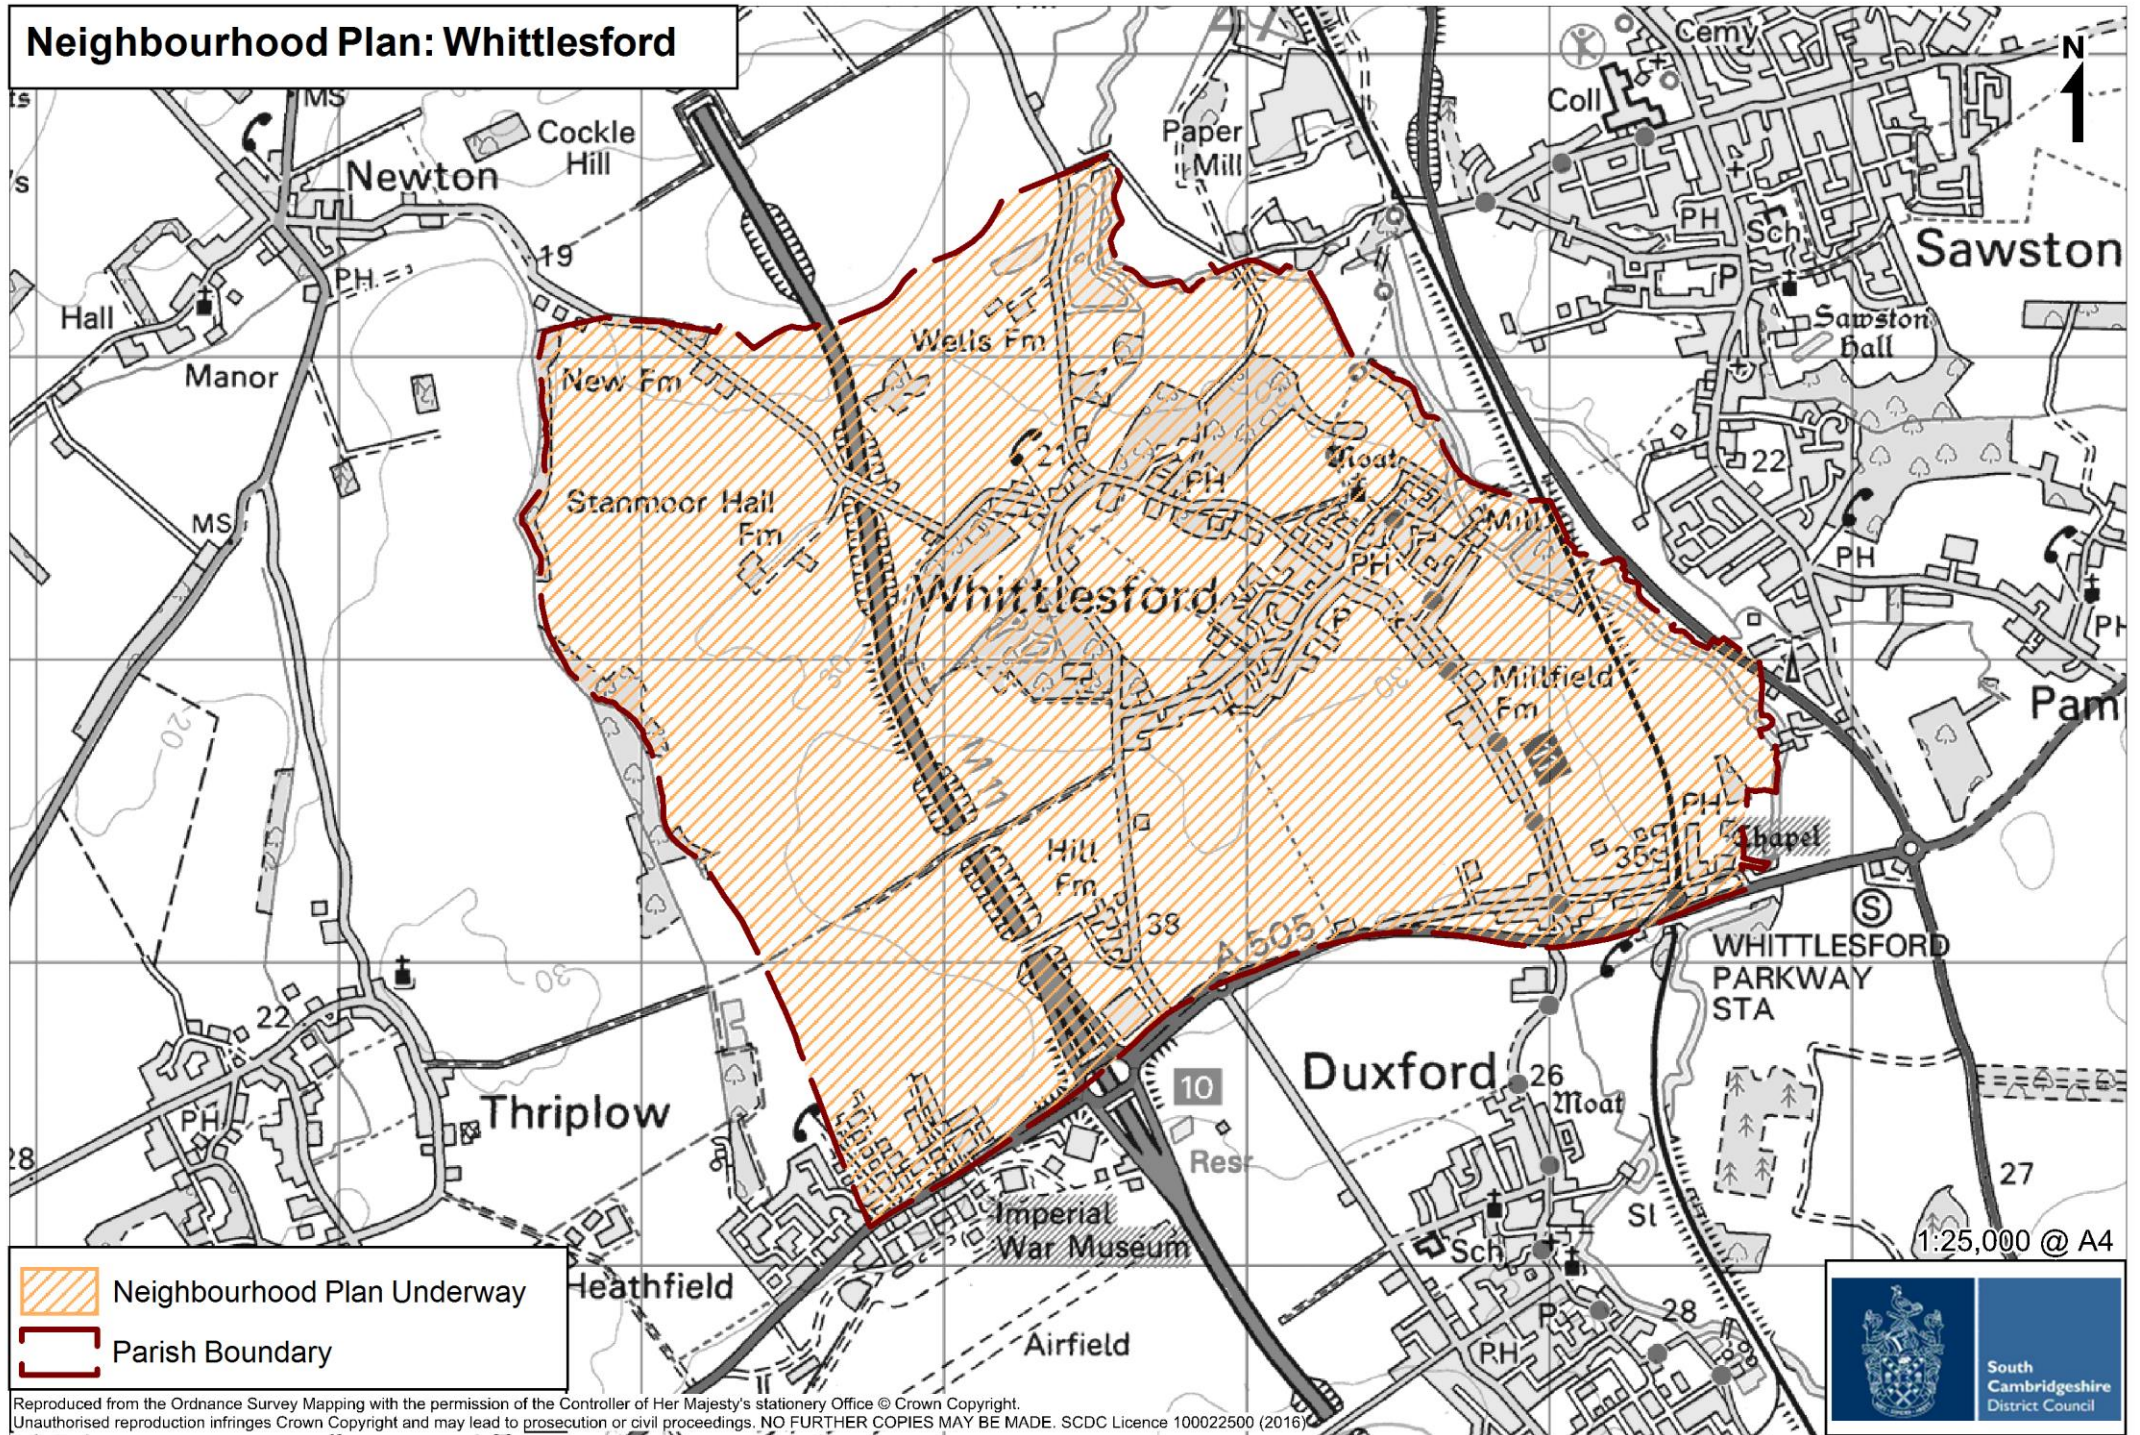

# Neighbourhood Plan: Whittlesford

 Neighbourhood Plan Underway  
 Parish Boundary

Reproduced from the Ordnance Survey Mapping with the permission of the Controller of Her Majesty's stationery Office © Crown Copyright. Unauthorised reproduction infringes Crown Copyright and may lead to prosecution or civil proceedings. NO FURTHER COPIES MAY BE MADE. SCDC Licence 100022500 (2016)