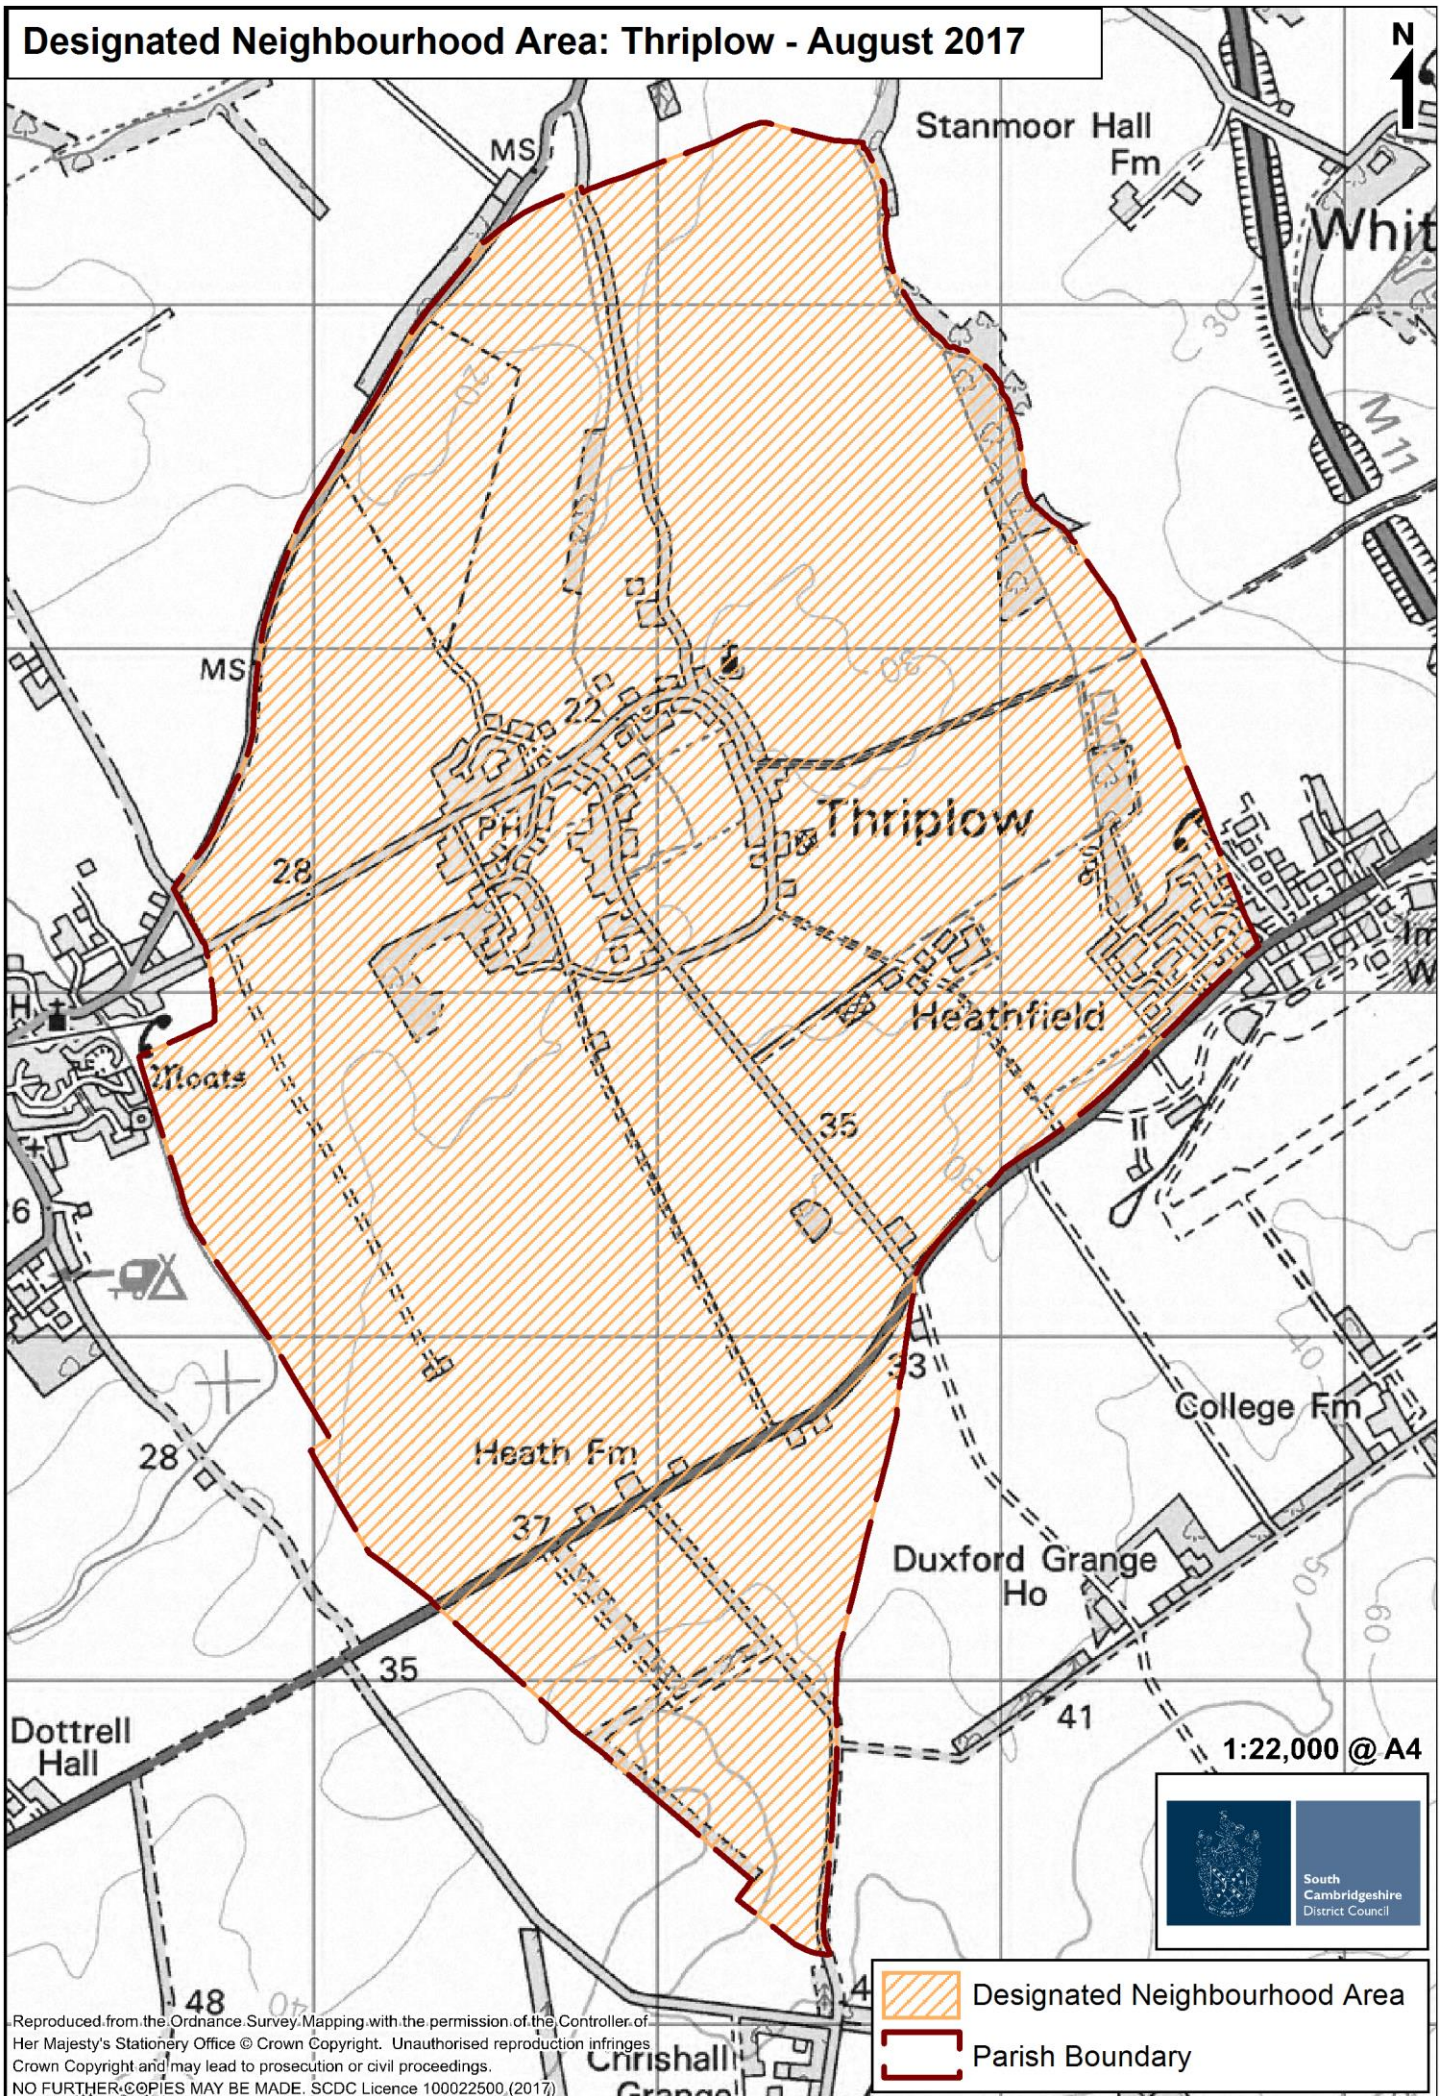

Designated Neighbourhood Area: Thriplow - August 2017

Reproduced from the Ordnance Survey Mapping with the permission of the Controller of Her Majesty's Stationery Office © Crown Copyright. Unauthorised reproduction infringes Crown Copyright and may lead to prosecution or civil proceedings.
NO FURTHER COPIES MAY BE MADE. SCDC Licence 100022500 (2017)

	Designated Neighbourhood Area
	Parish Boundary