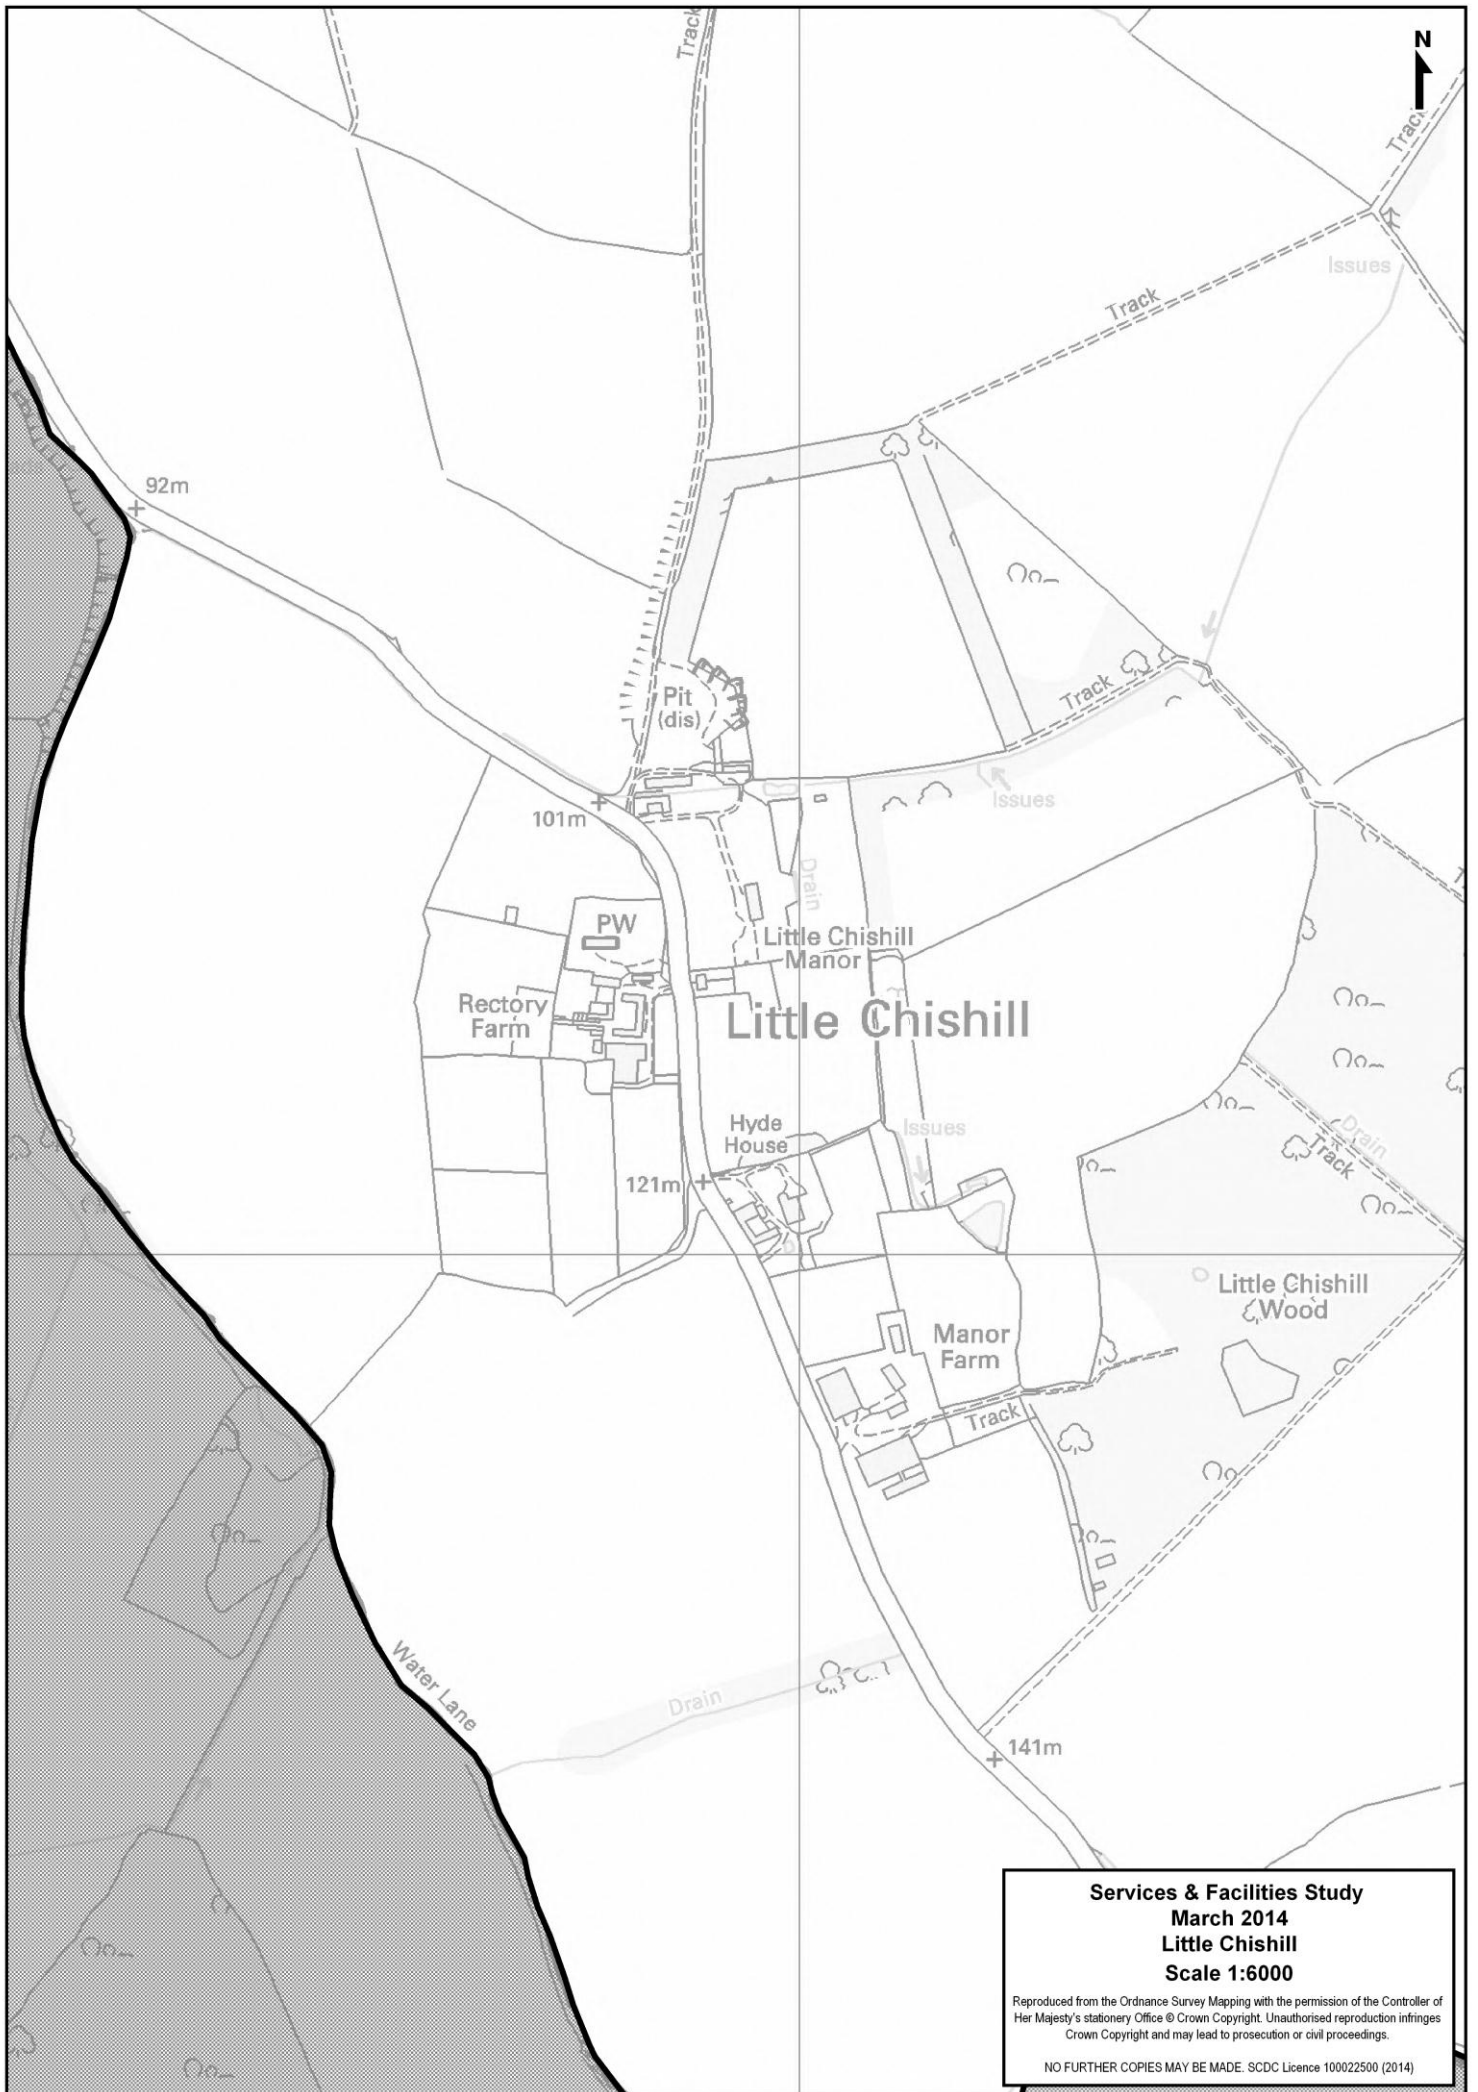

Services & Facilities Study
March 2014
Little Chishill
Scale 1:6000

NO FURTHER COPIES MAY BE MADE. SDC Licence 100022500 (2014)