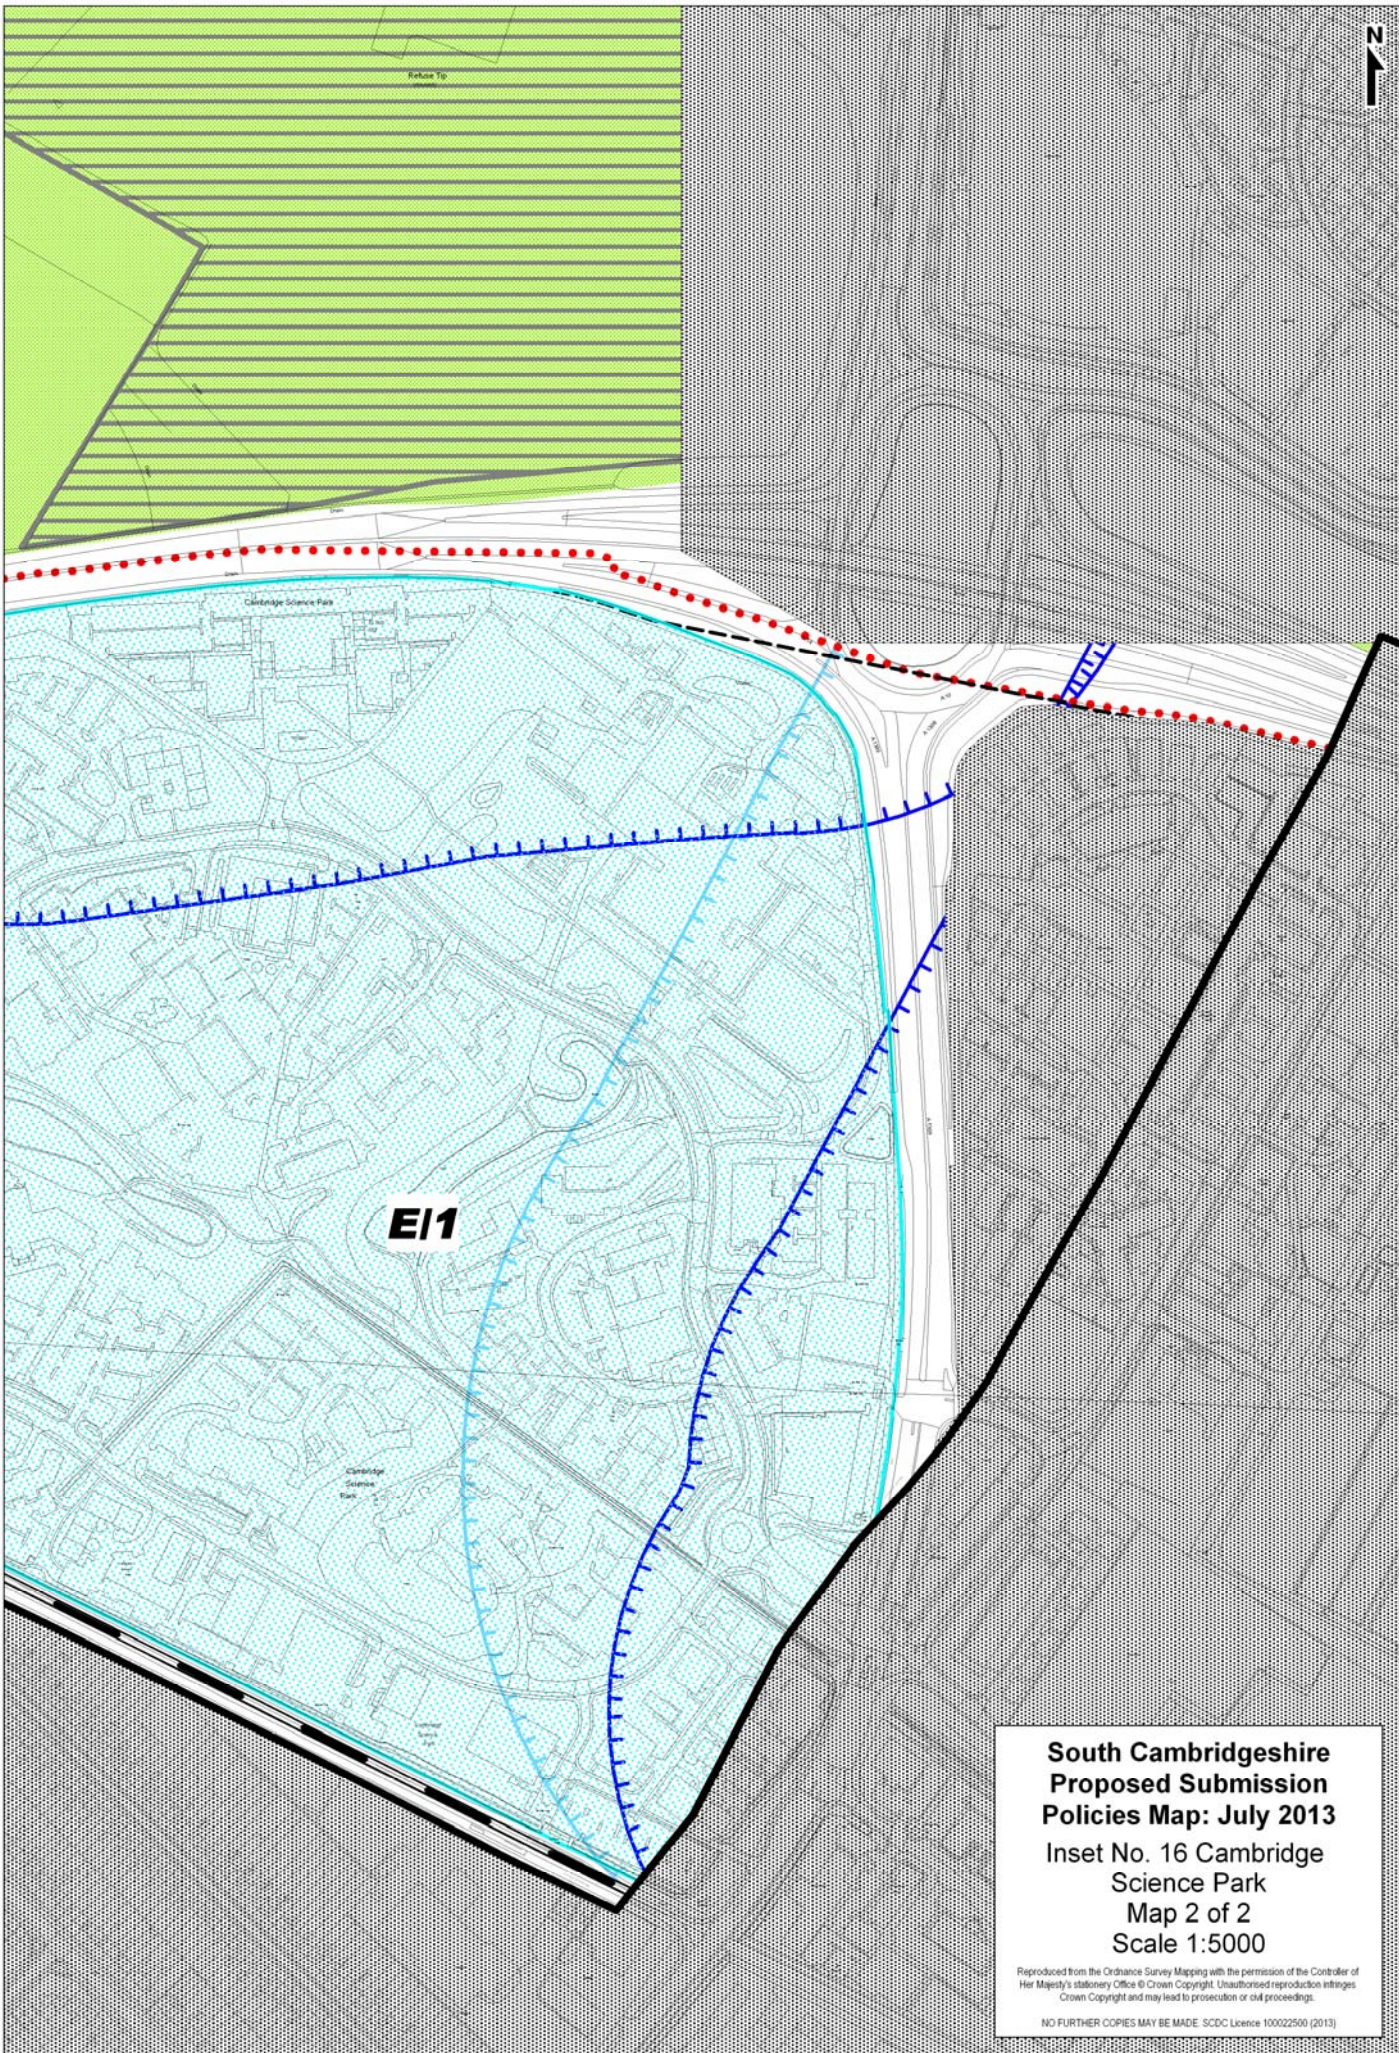

**South Cambridgeshire
Proposed Submission
Policies Map: July 2013**
Inset No. 16 Cambridge
Science Park
Map 2 of 2
Scale 1:5000