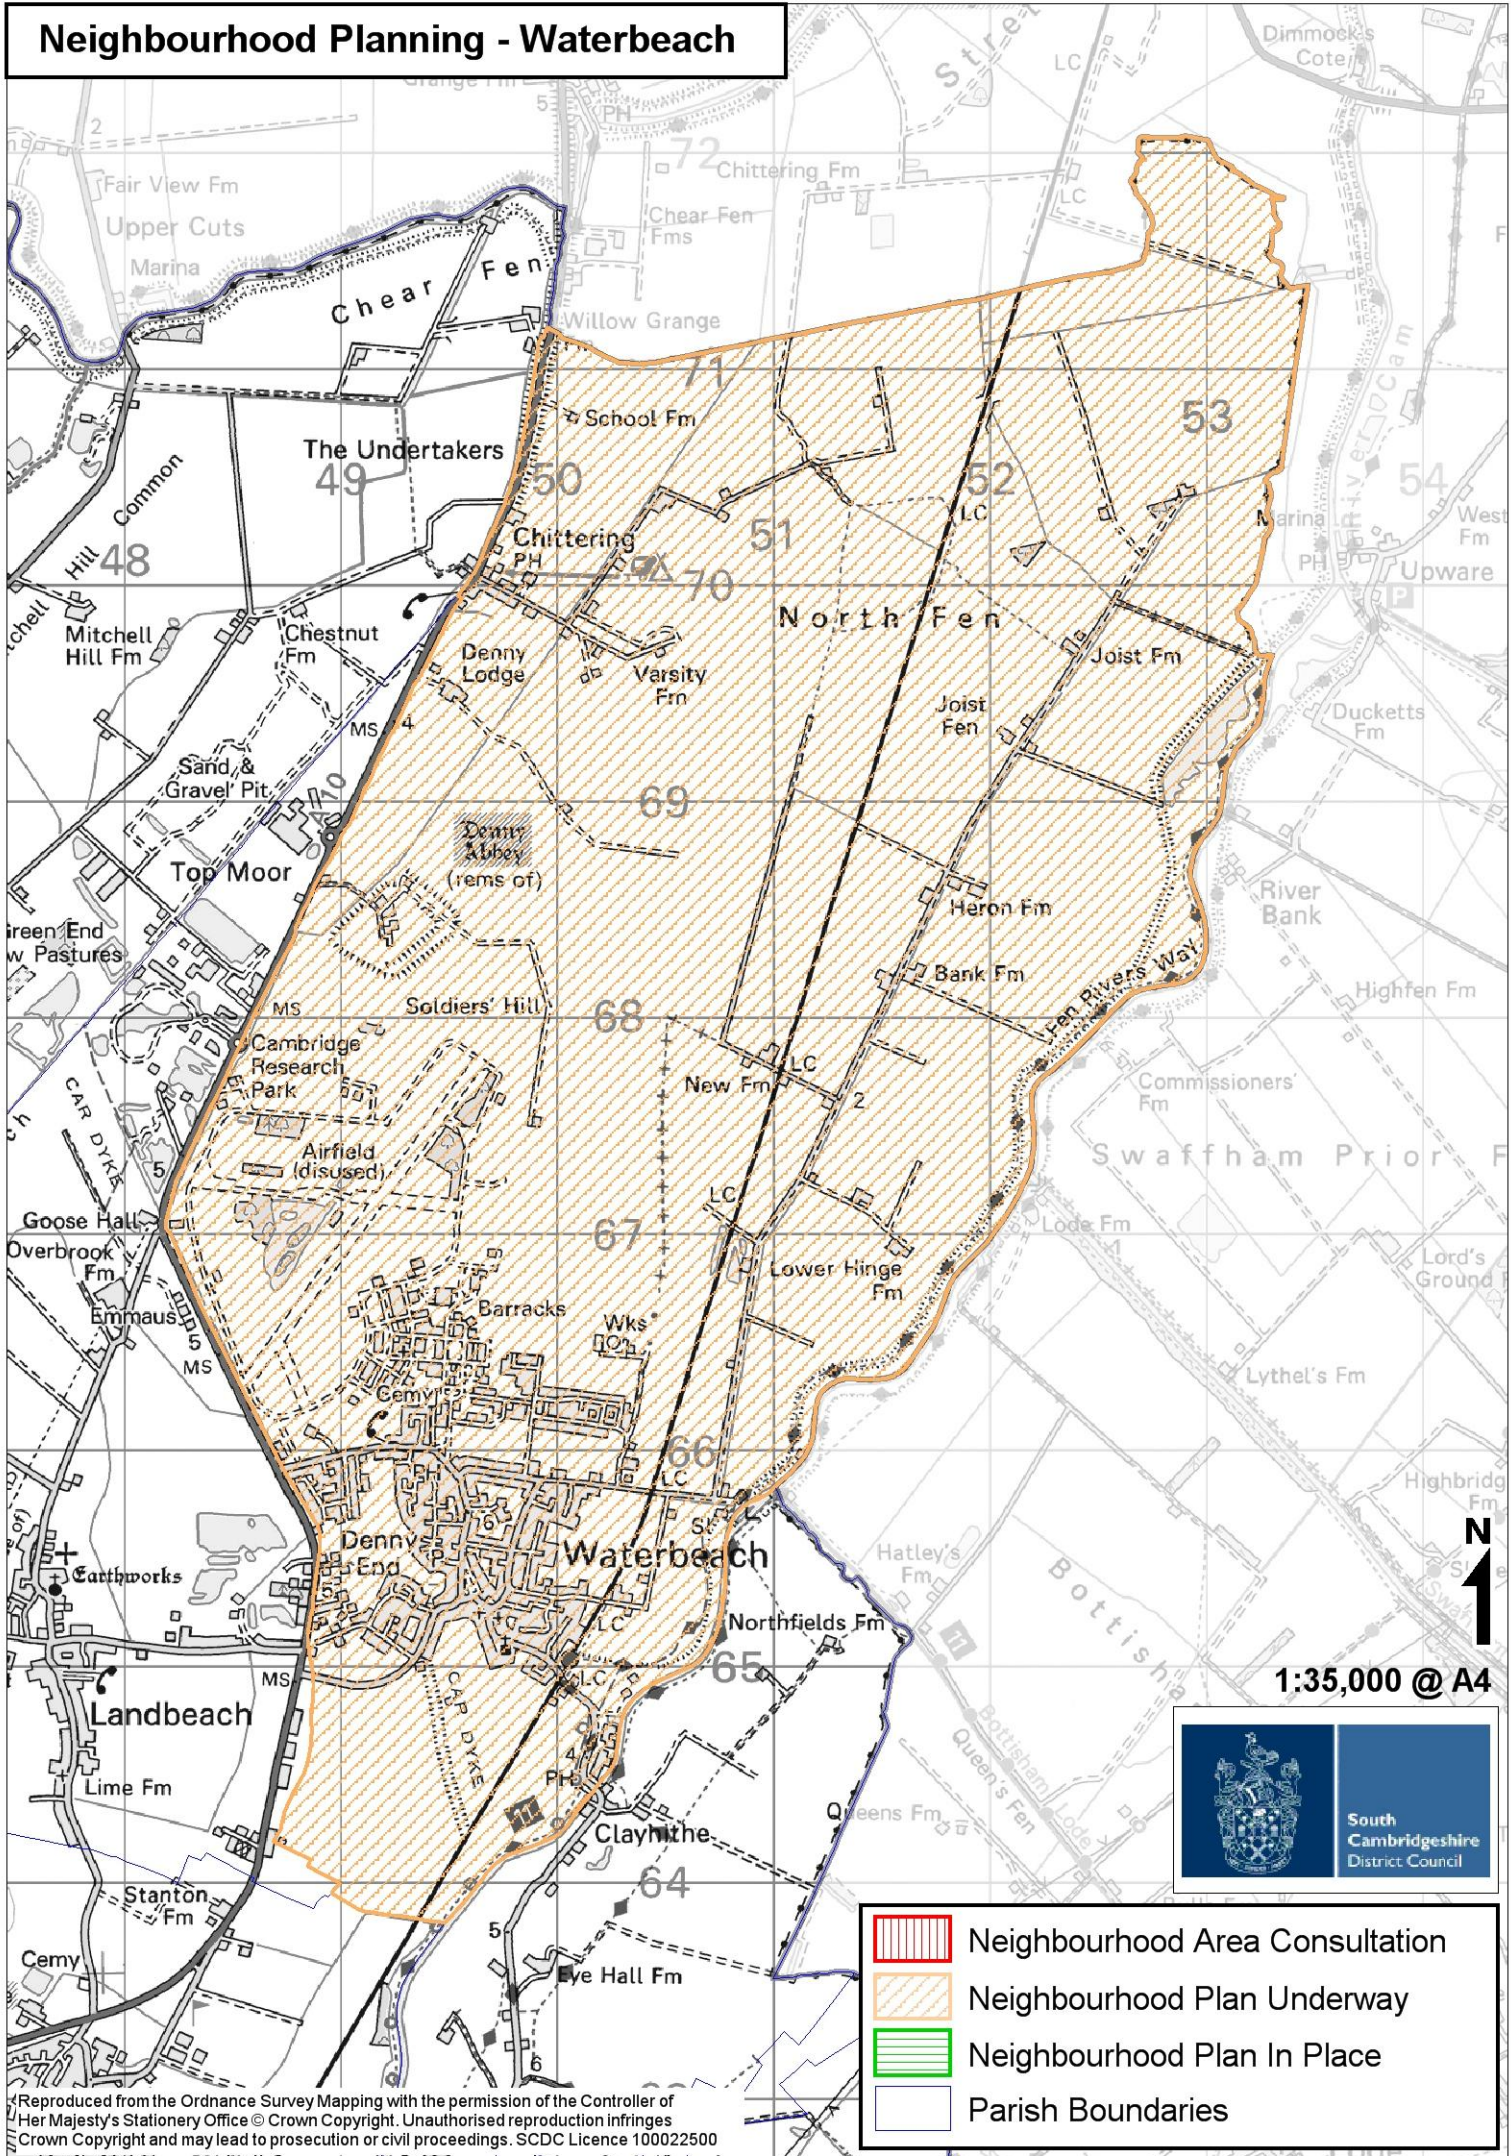

Neighbourhood Planning - Waterbeach

Reproduced from the Ordnance Survey Mapping with the permission of the Controller of Her Majesty's Stationery Office © Crown Copyright. Unauthorised reproduction infringes Crown Copyright and may lead to prosecution or civil proceedings. SCDC Licence 100022500

	Neighbourhood Area Consultation
	Neighbourhood Plan Underway
	Neighbourhood Plan In Place
	Parish Boundaries