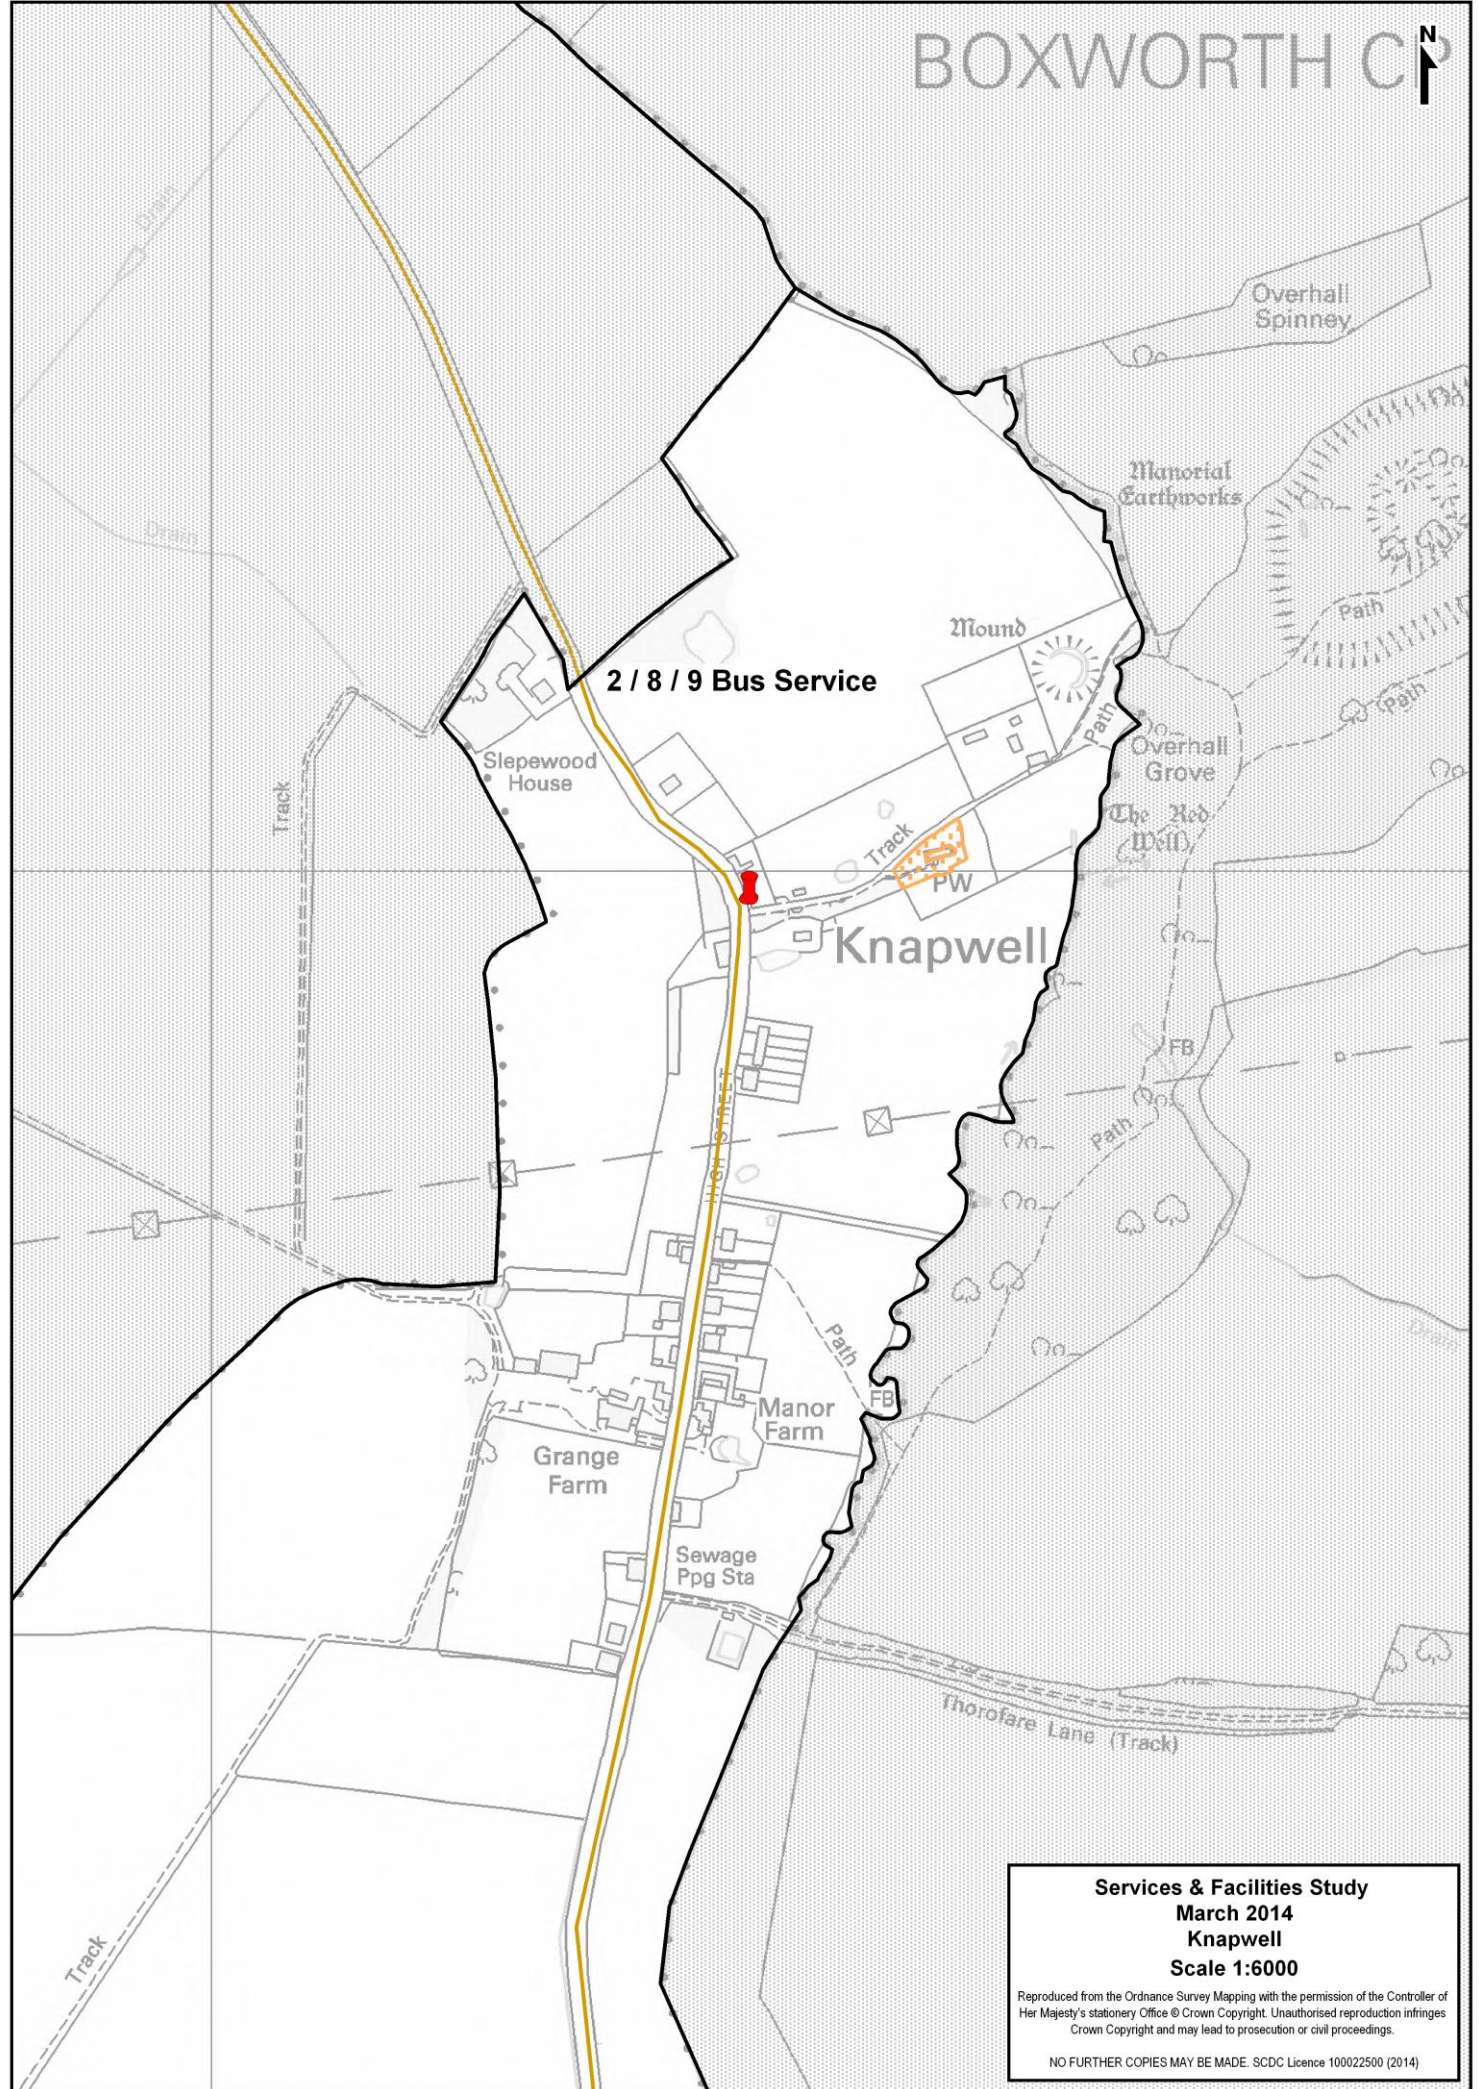

2 / 8 / 9 Bus Service

Services & Facilities Study
March 2014
Knapwell
Scale 1:6000

Reproduced from the Ordnance Survey Mapping with the permission of the Controller of Her Majesty's Stationery Office © Crown Copyright. Unauthorised reproduction infringes Crown Copyright and may lead to prosecution or civil proceedings.

NO FURTHER COPIES MAY BE MADE. SDC Licence 100022500 (2014)