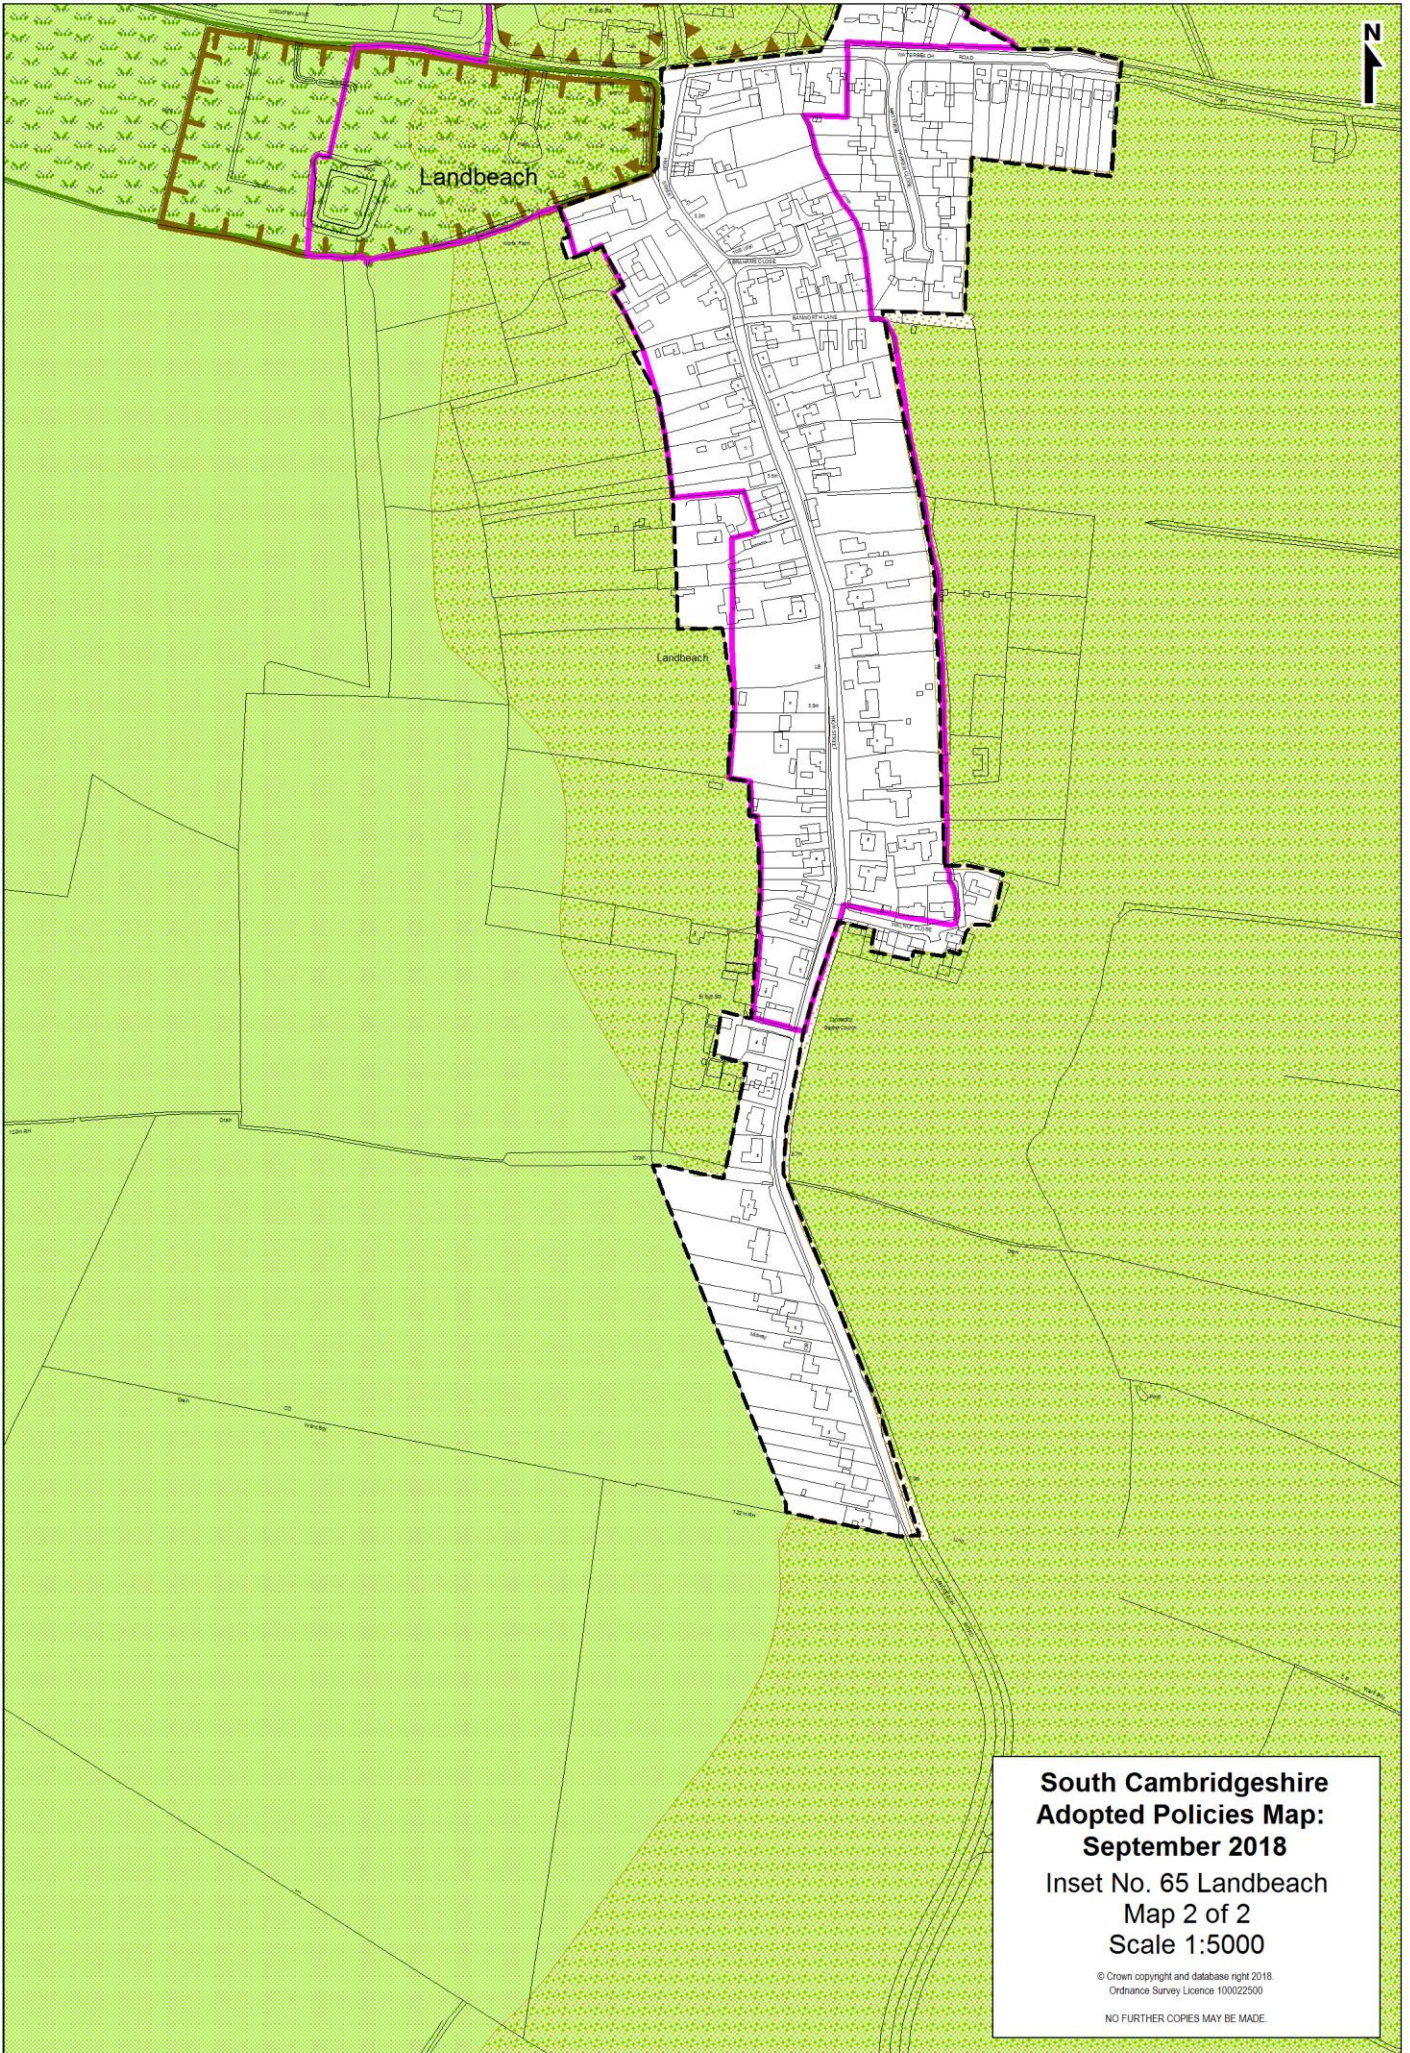

**South Cambridgeshire
Adopted Policies Map:
September 2018**

**Inset No. 65 Landbeach
Map 2 of 2
Scale 1:5000**

NO FURTHER COPIES MAY BE MADE.