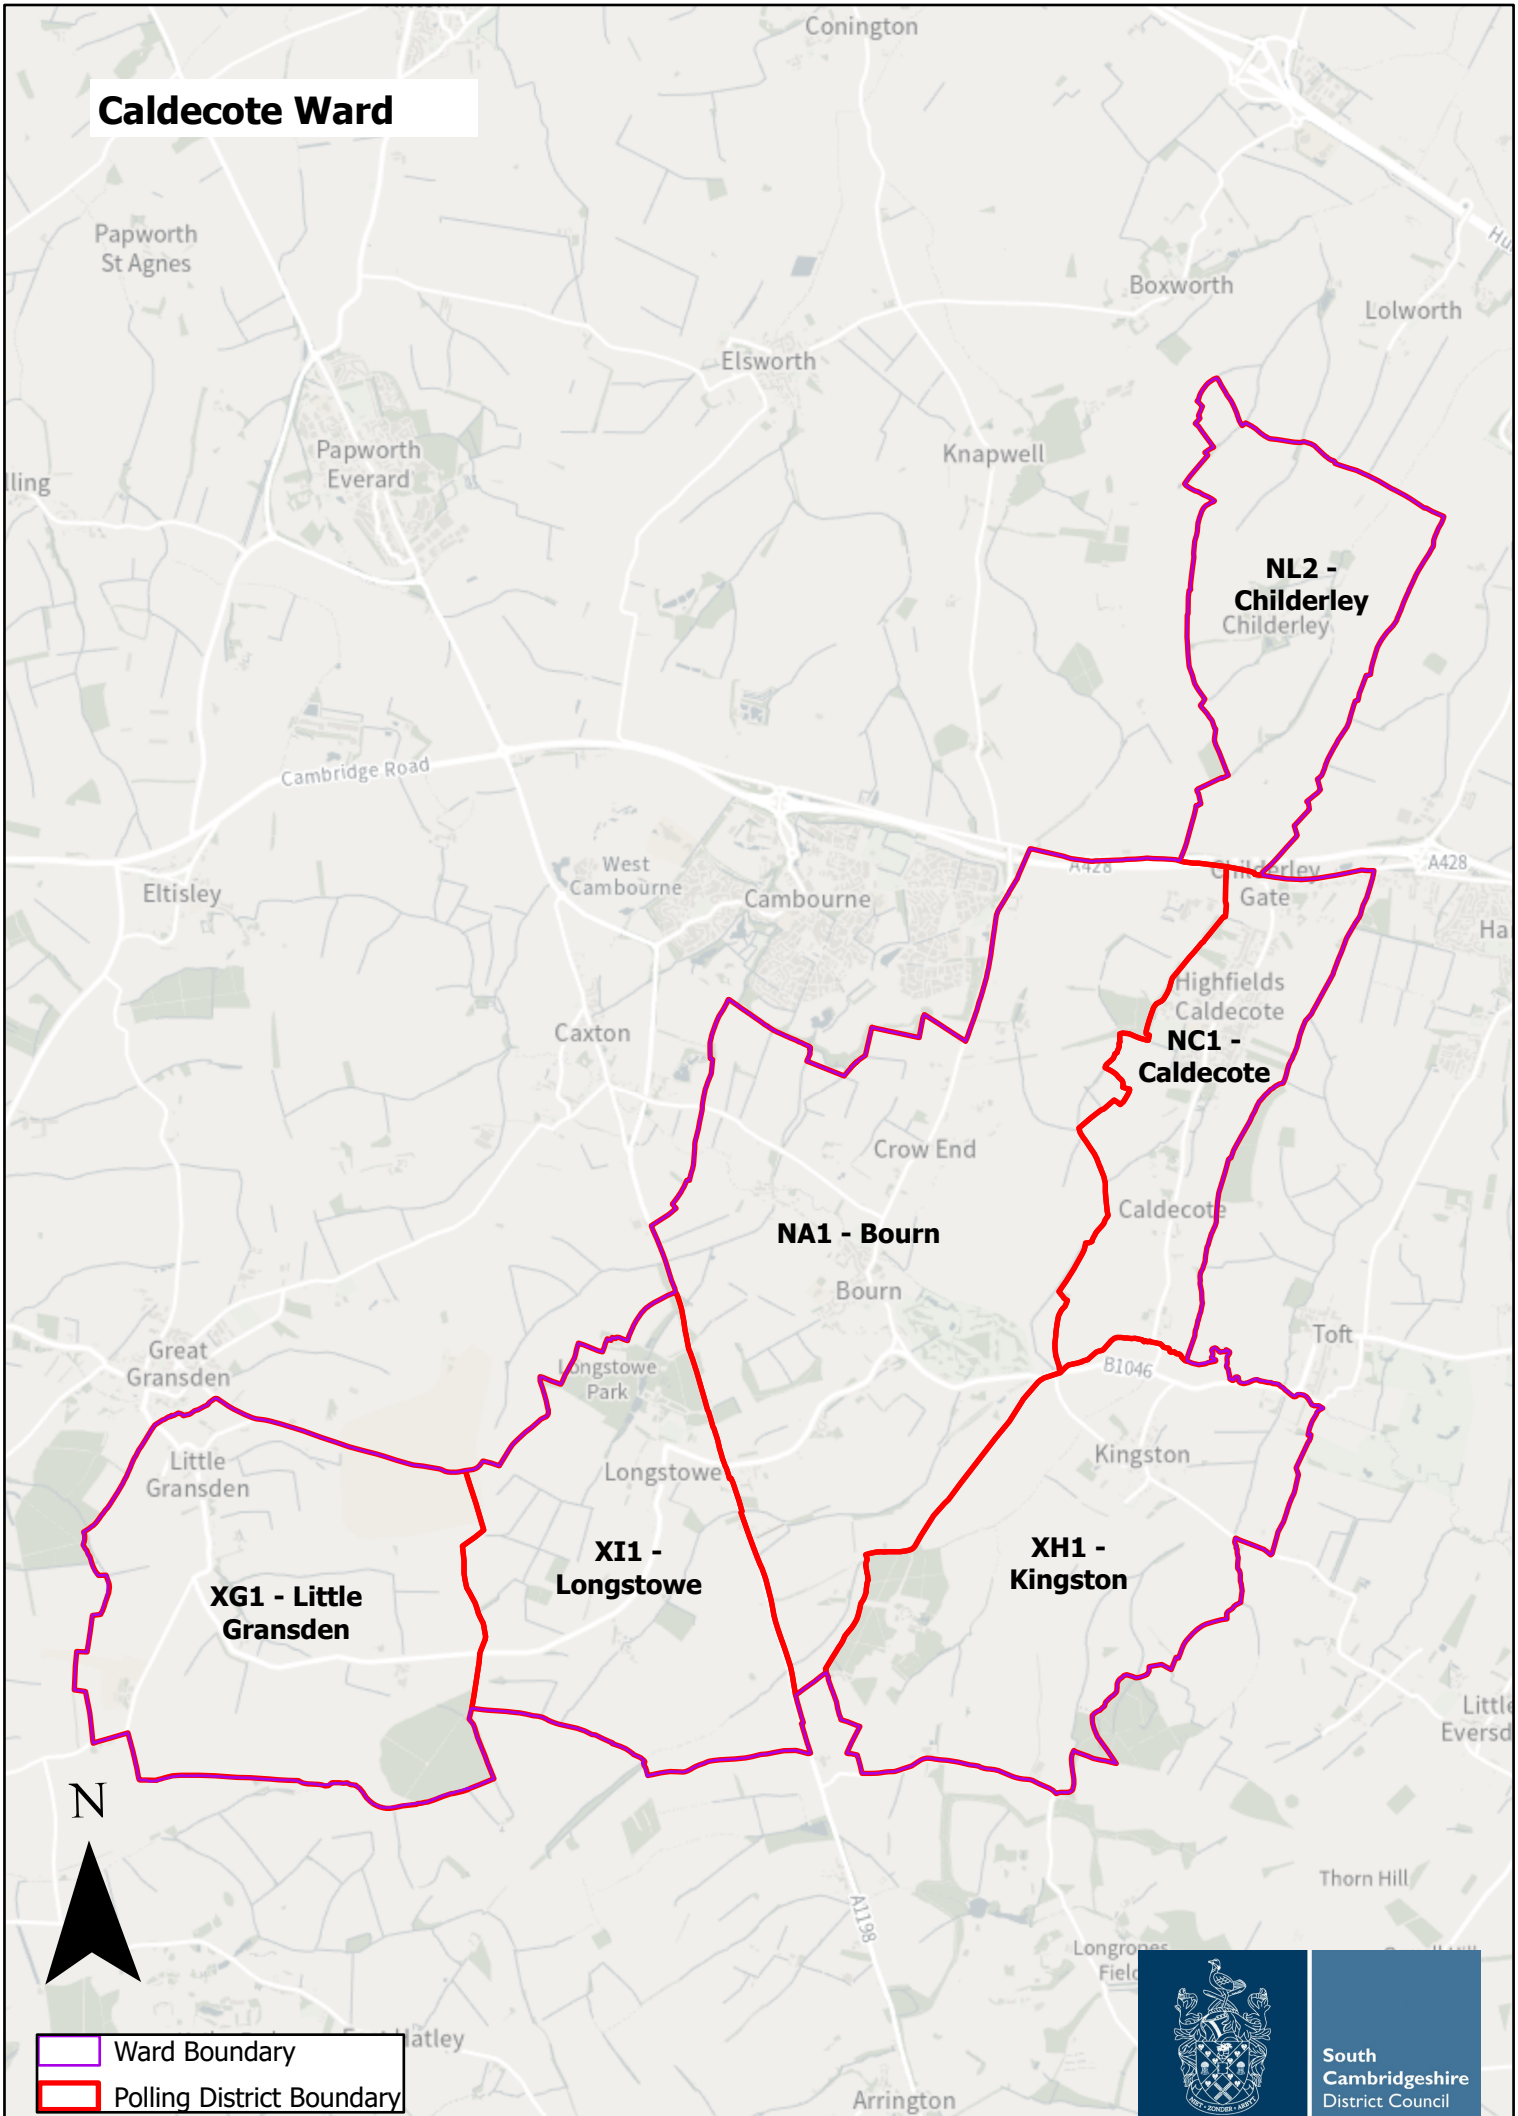

Caldecote Ward

N

	Ward Boundary
	Polling District Boundary