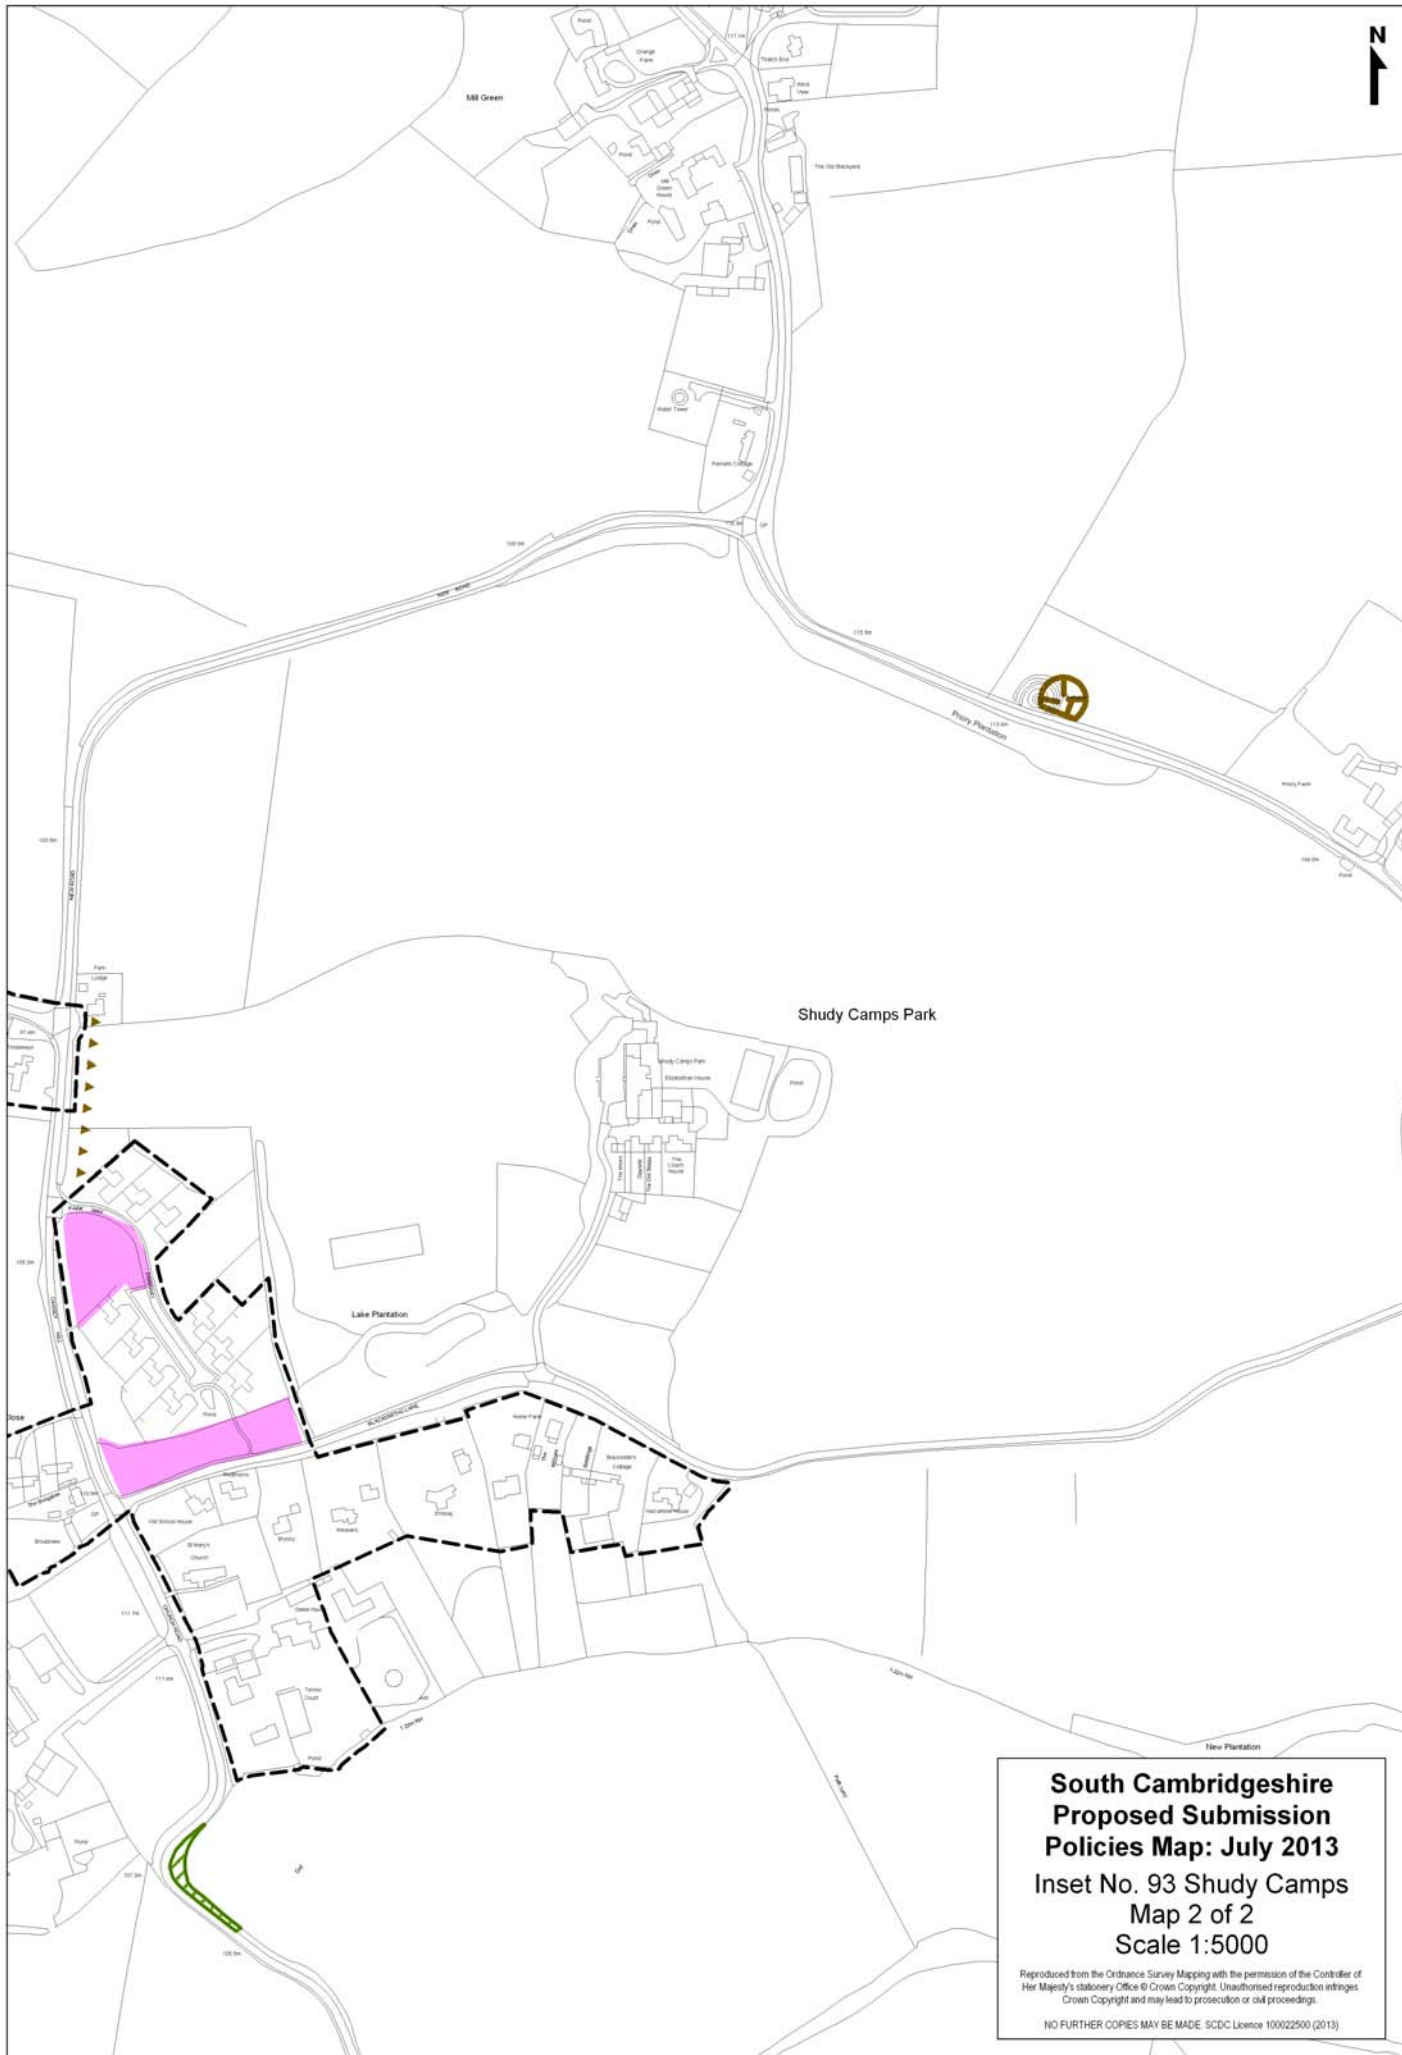

**South Cambridgeshire  
Proposed Submission  
Policies Map: July 2013**  
Inset No. 93 Shudy Camps  
Map 1 of 2  
Scale 1:5000

Reproduced from the Ordnance Survey Mapping with the permission of the Controller of Her Majesty's Stationery Office © Crown Copyright. Unauthorised reproduction infringes Crown Copyright and may lead to prosecution or civil proceedings.

NO FURTHER COPIES MAY BE MADE. SCDC Licence 100022500 (2013)

**South Cambridgeshire  
Proposed Submission  
Policies Map: July 2013**  
Inset No. 93 Shudy Camps  
Map 2 of 2  
Scale 1:5000

Reproduced from the Ordnance Survey Mapping with the permission of the Controller of Her Majesty's Stationery Office © Crown Copyright. Unauthorised reproduction infringes Crown Copyright and may lead to prosecution or civil proceedings.