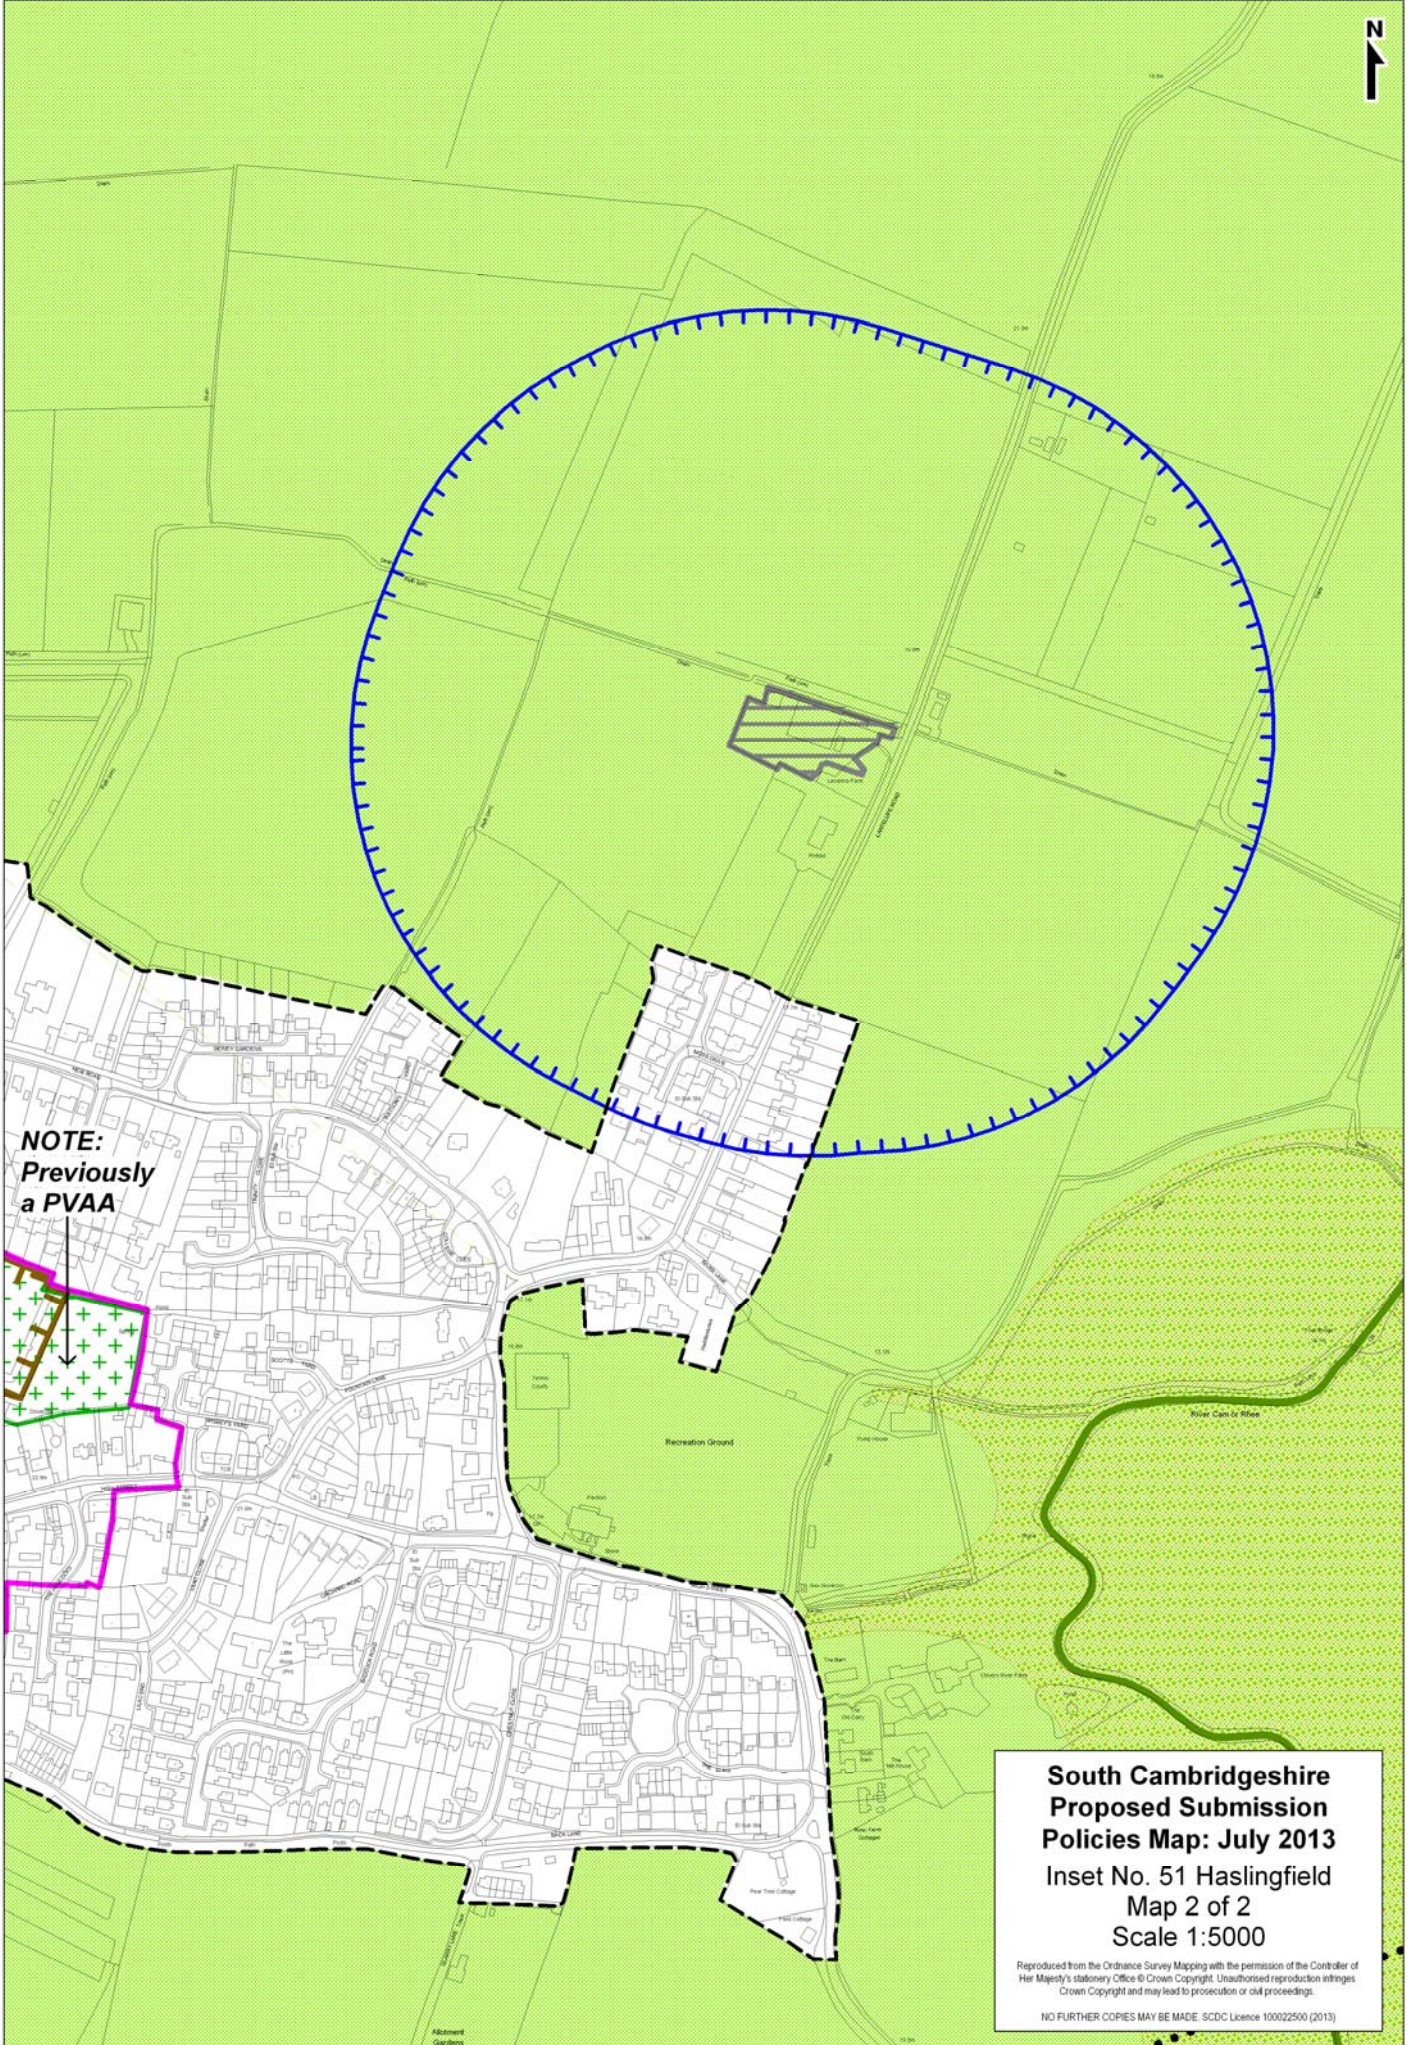

NOTE:
Previously
a PVAA

**South Cambridgeshire
Proposed Submission
Policies Map: July 2013**
Inset No. 51 Haslingfield
Map 2 of 2
Scale 1:5000

NO FURTHER COPIES MAY BE MADE. SCDC Licence 100022500 (2013)