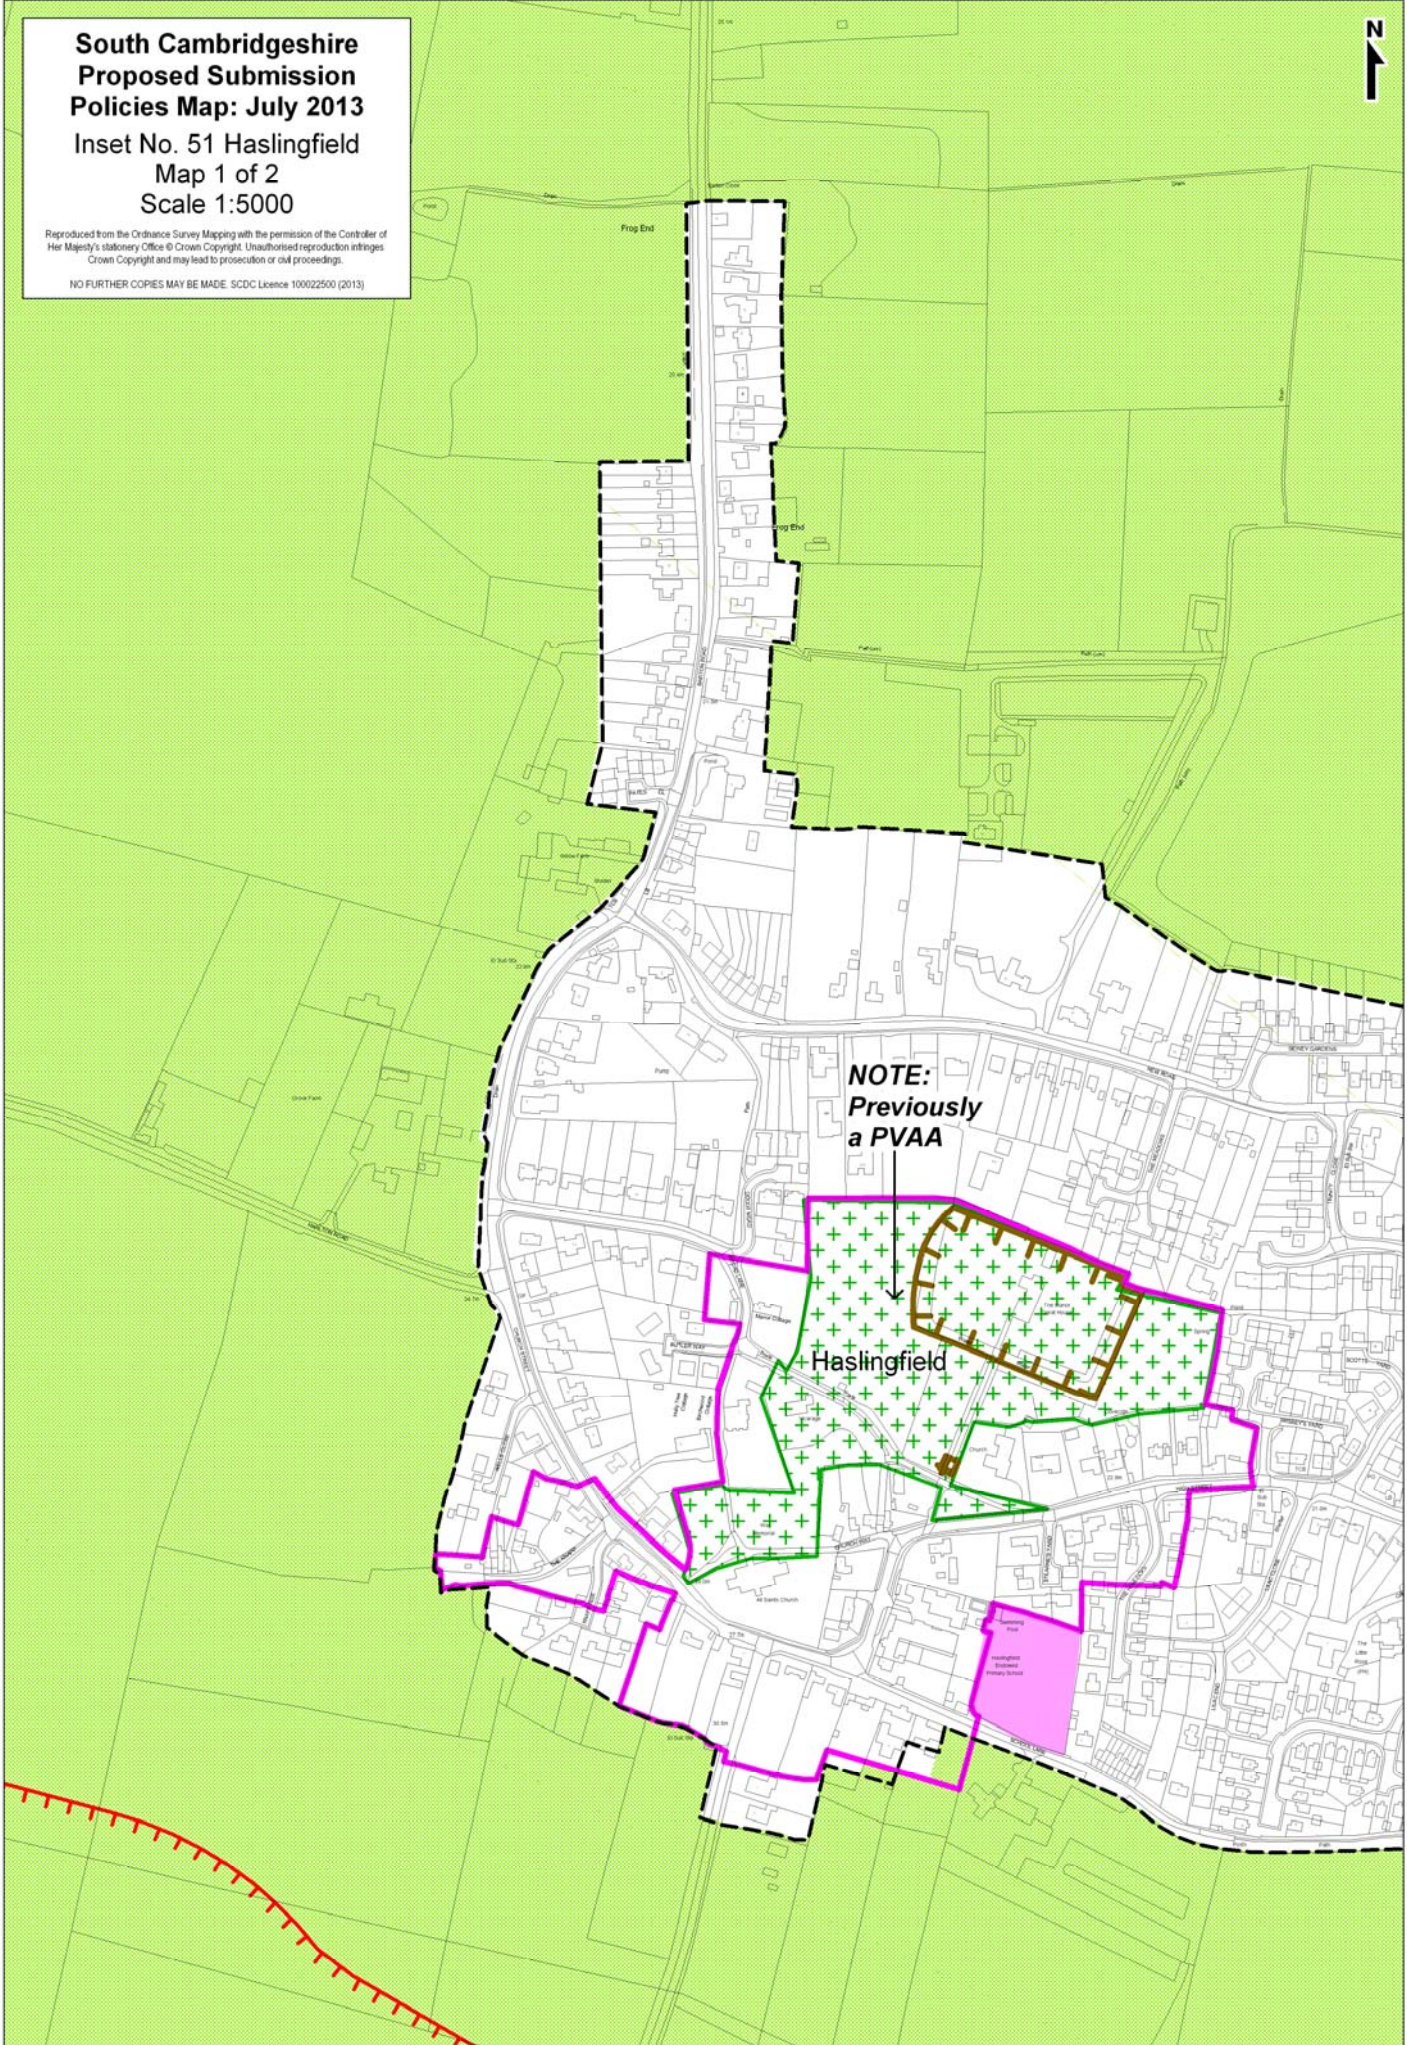

**South Cambridgeshire
Proposed Submission
Policies Map: July 2013**
Inset No. 51 Haslingfield
Map 1 of 2
Scale 1:5000