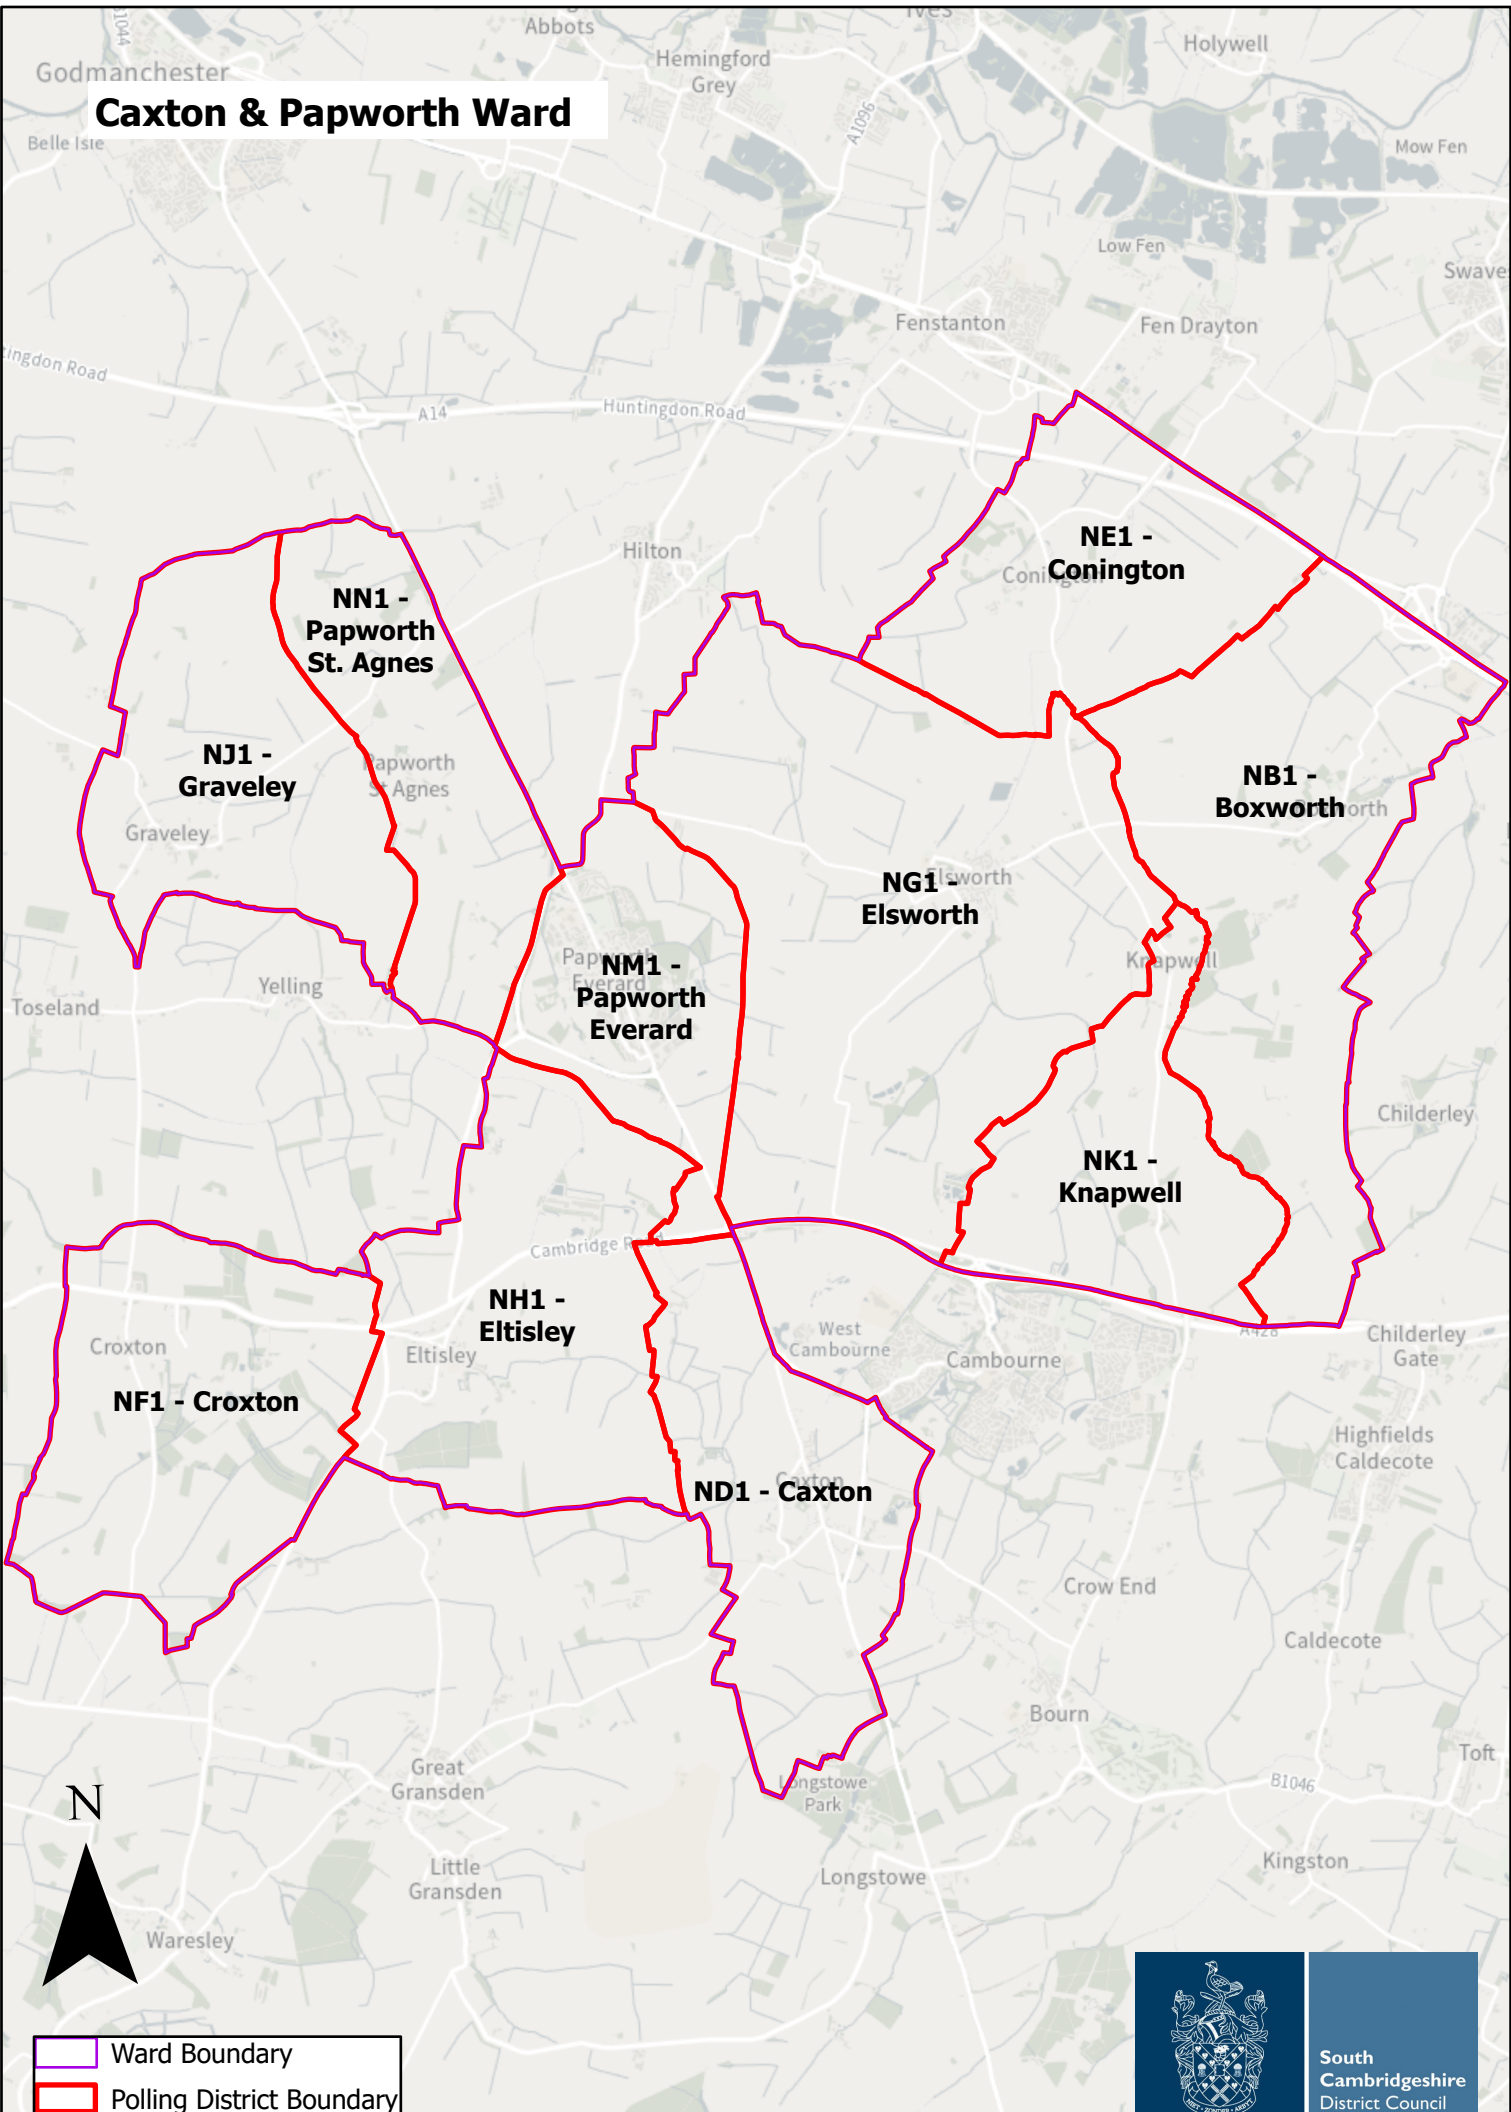

Caxton & Papworth Ward

Legend:
Ward Boundary (Purple line)
Polling District Boundary (Red line)