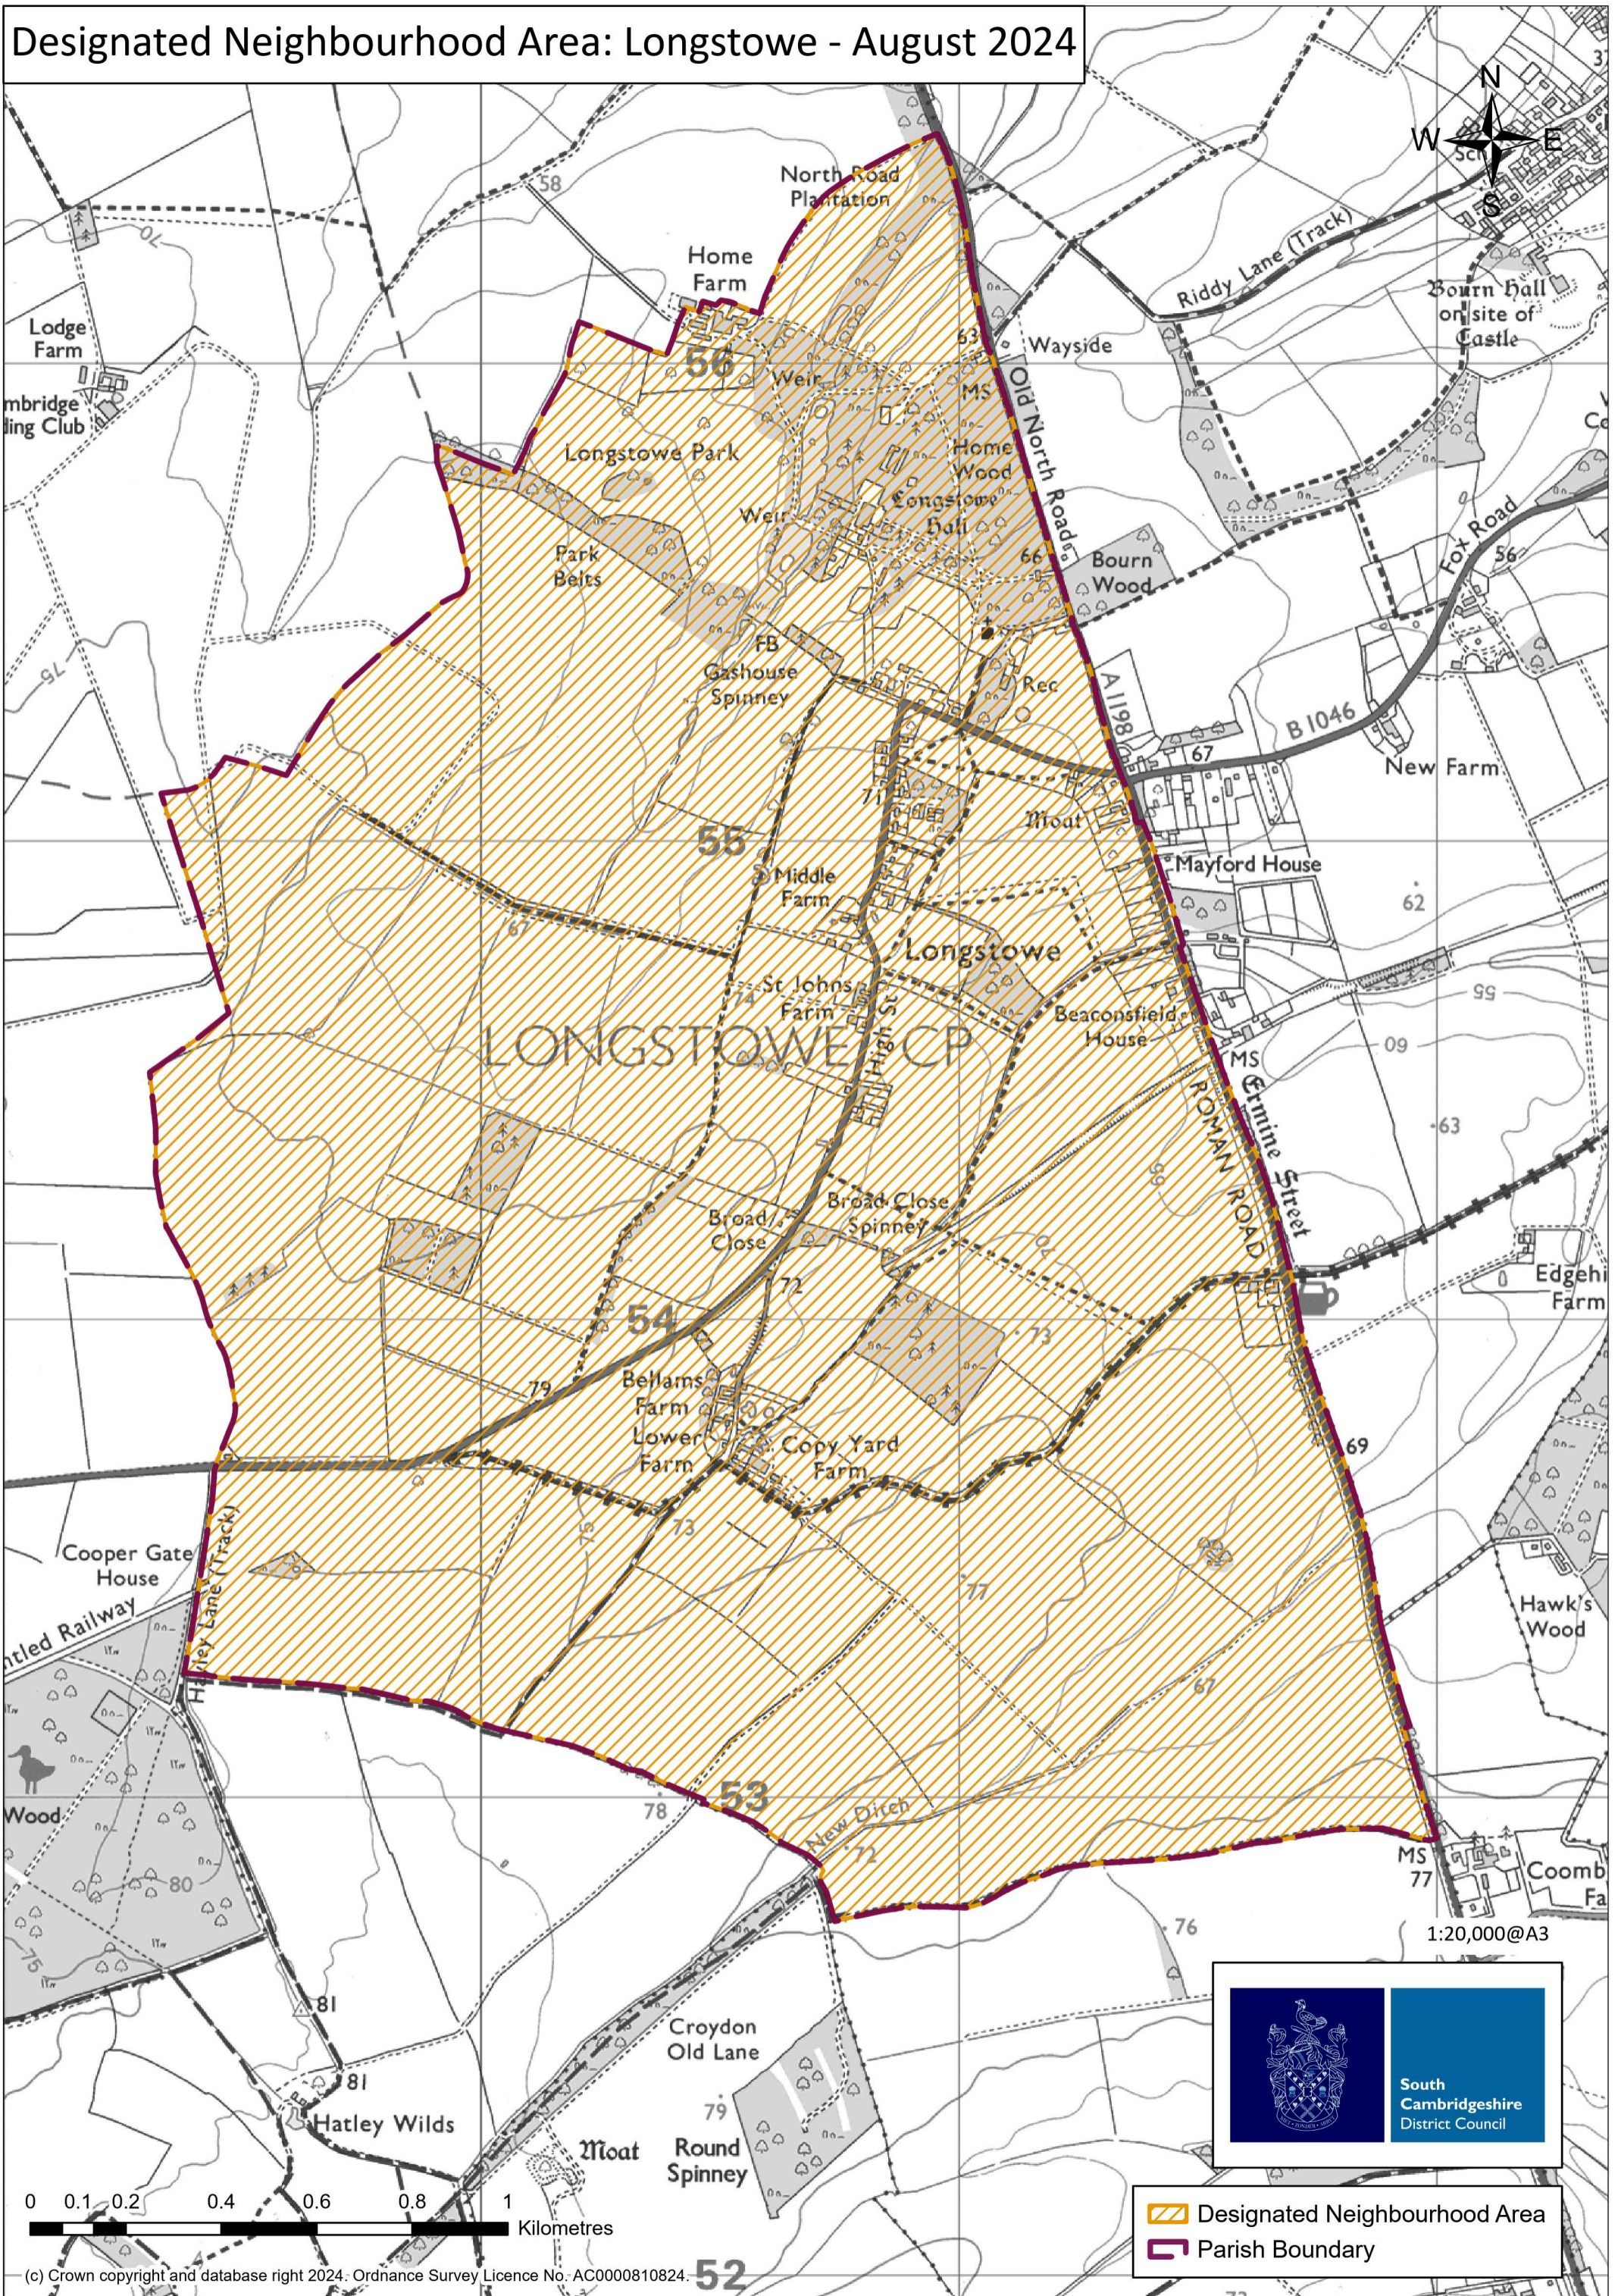

Designated Neighbourhood Area: Longstowe - August 2024

- Designated Neighbourhood Area
- Parish Boundary

(c) Crown copyright and database right 2024. Ordnance Survey Licence No. AC0000810824.